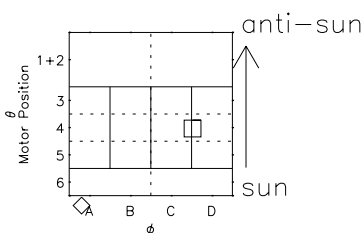

Galileo EPD Real Time Azimuth Anisotropies 98243

Software Version: RTAZIM_MEAN V 1.20
Data Production: 06-03-00
Plot Production: Sun Sep 16 13:05:39 2001
Color File: wondr3
Geofactor File: 1.1

- ◇ = Jupiter look direction
- = Corotation look direction