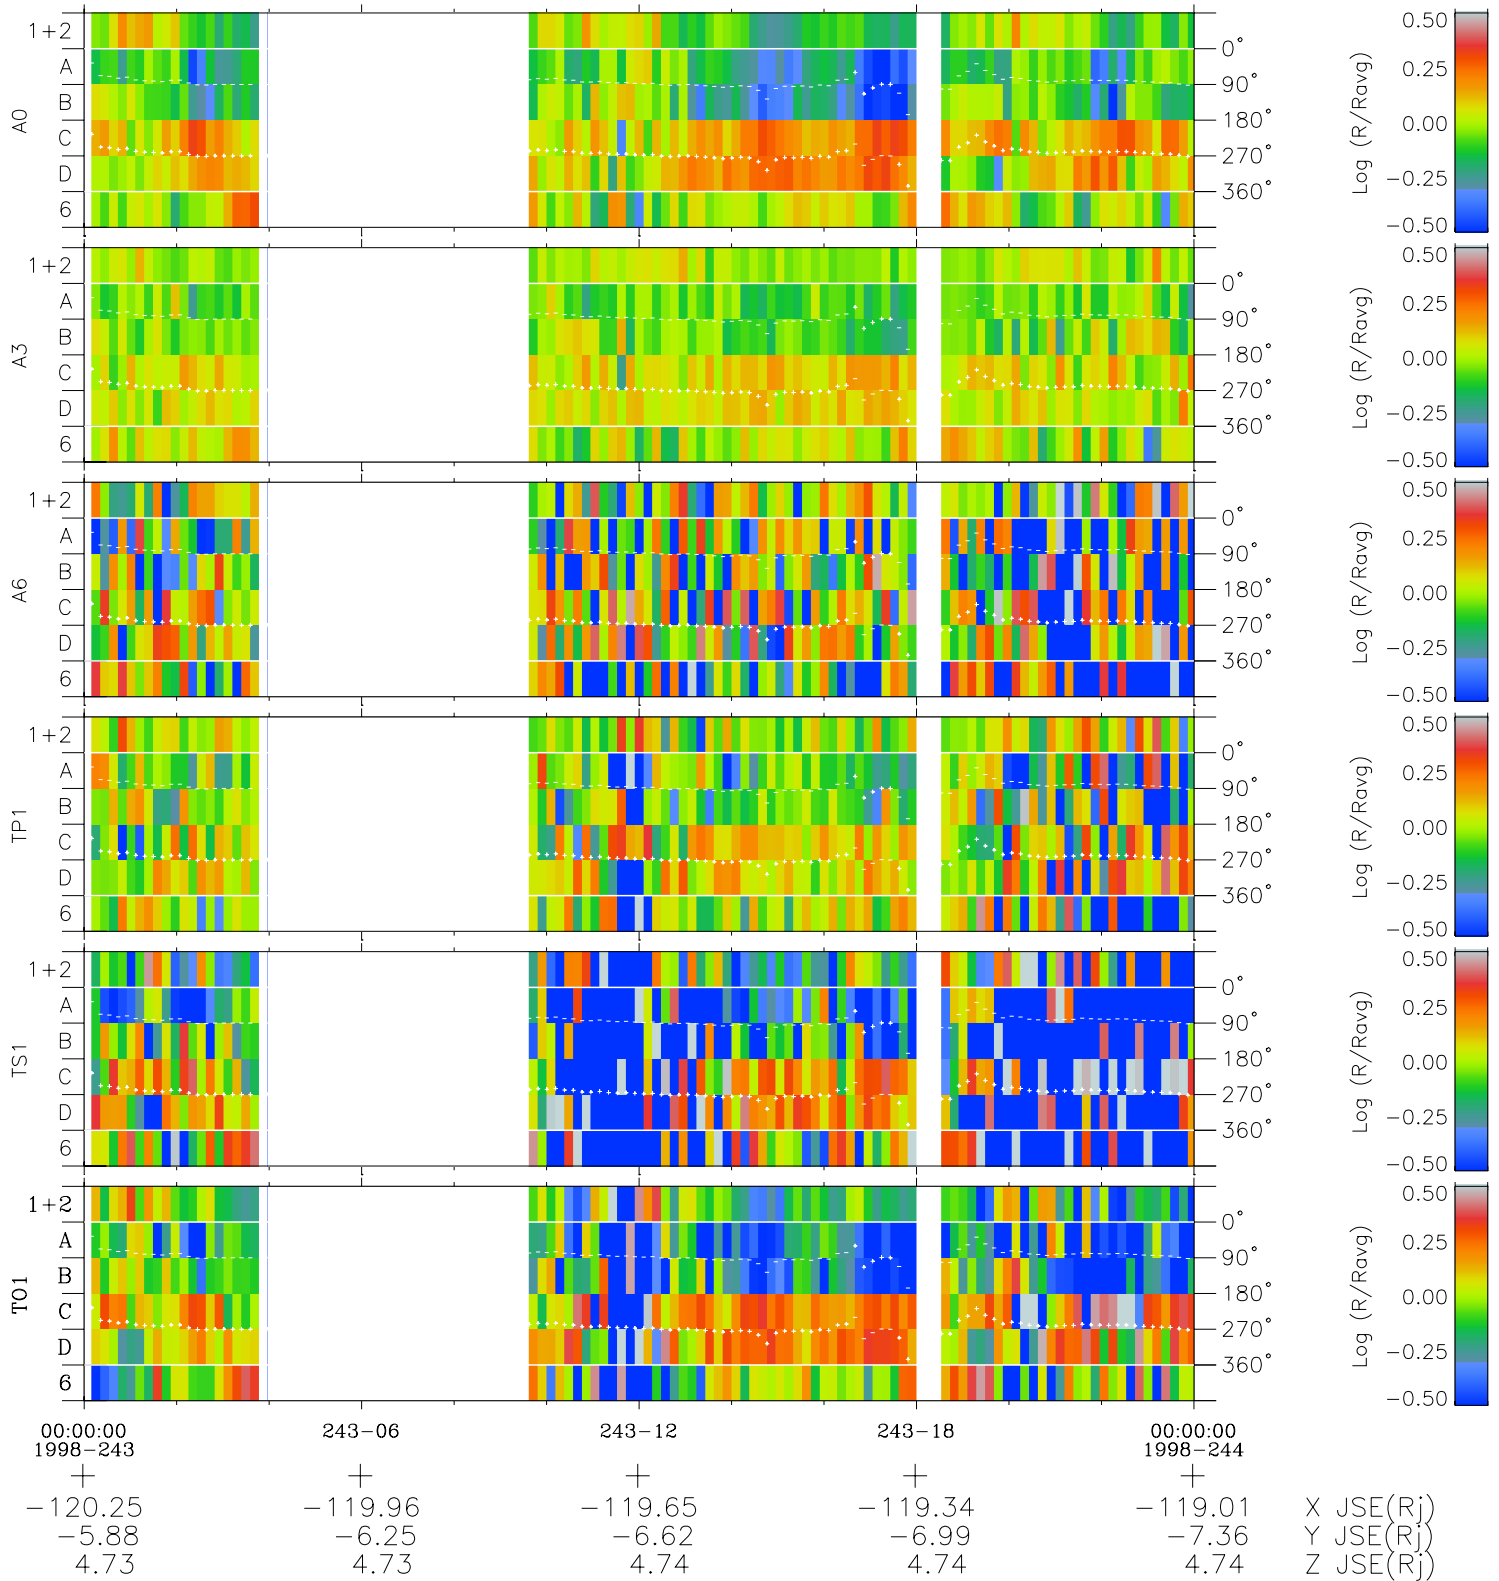

Galileo EPD Real Time Azimuth Anisotropies 98243

Software Version: RTAZIM_MEAN V 1.20
Data Production: 06-03-00
Plot Production: Sun Sep 16 13:05:39 2001
Color File: wondr3
Geofactor File: 1.1

- ◇ = Jupiter look direction
- = Corotation look direction