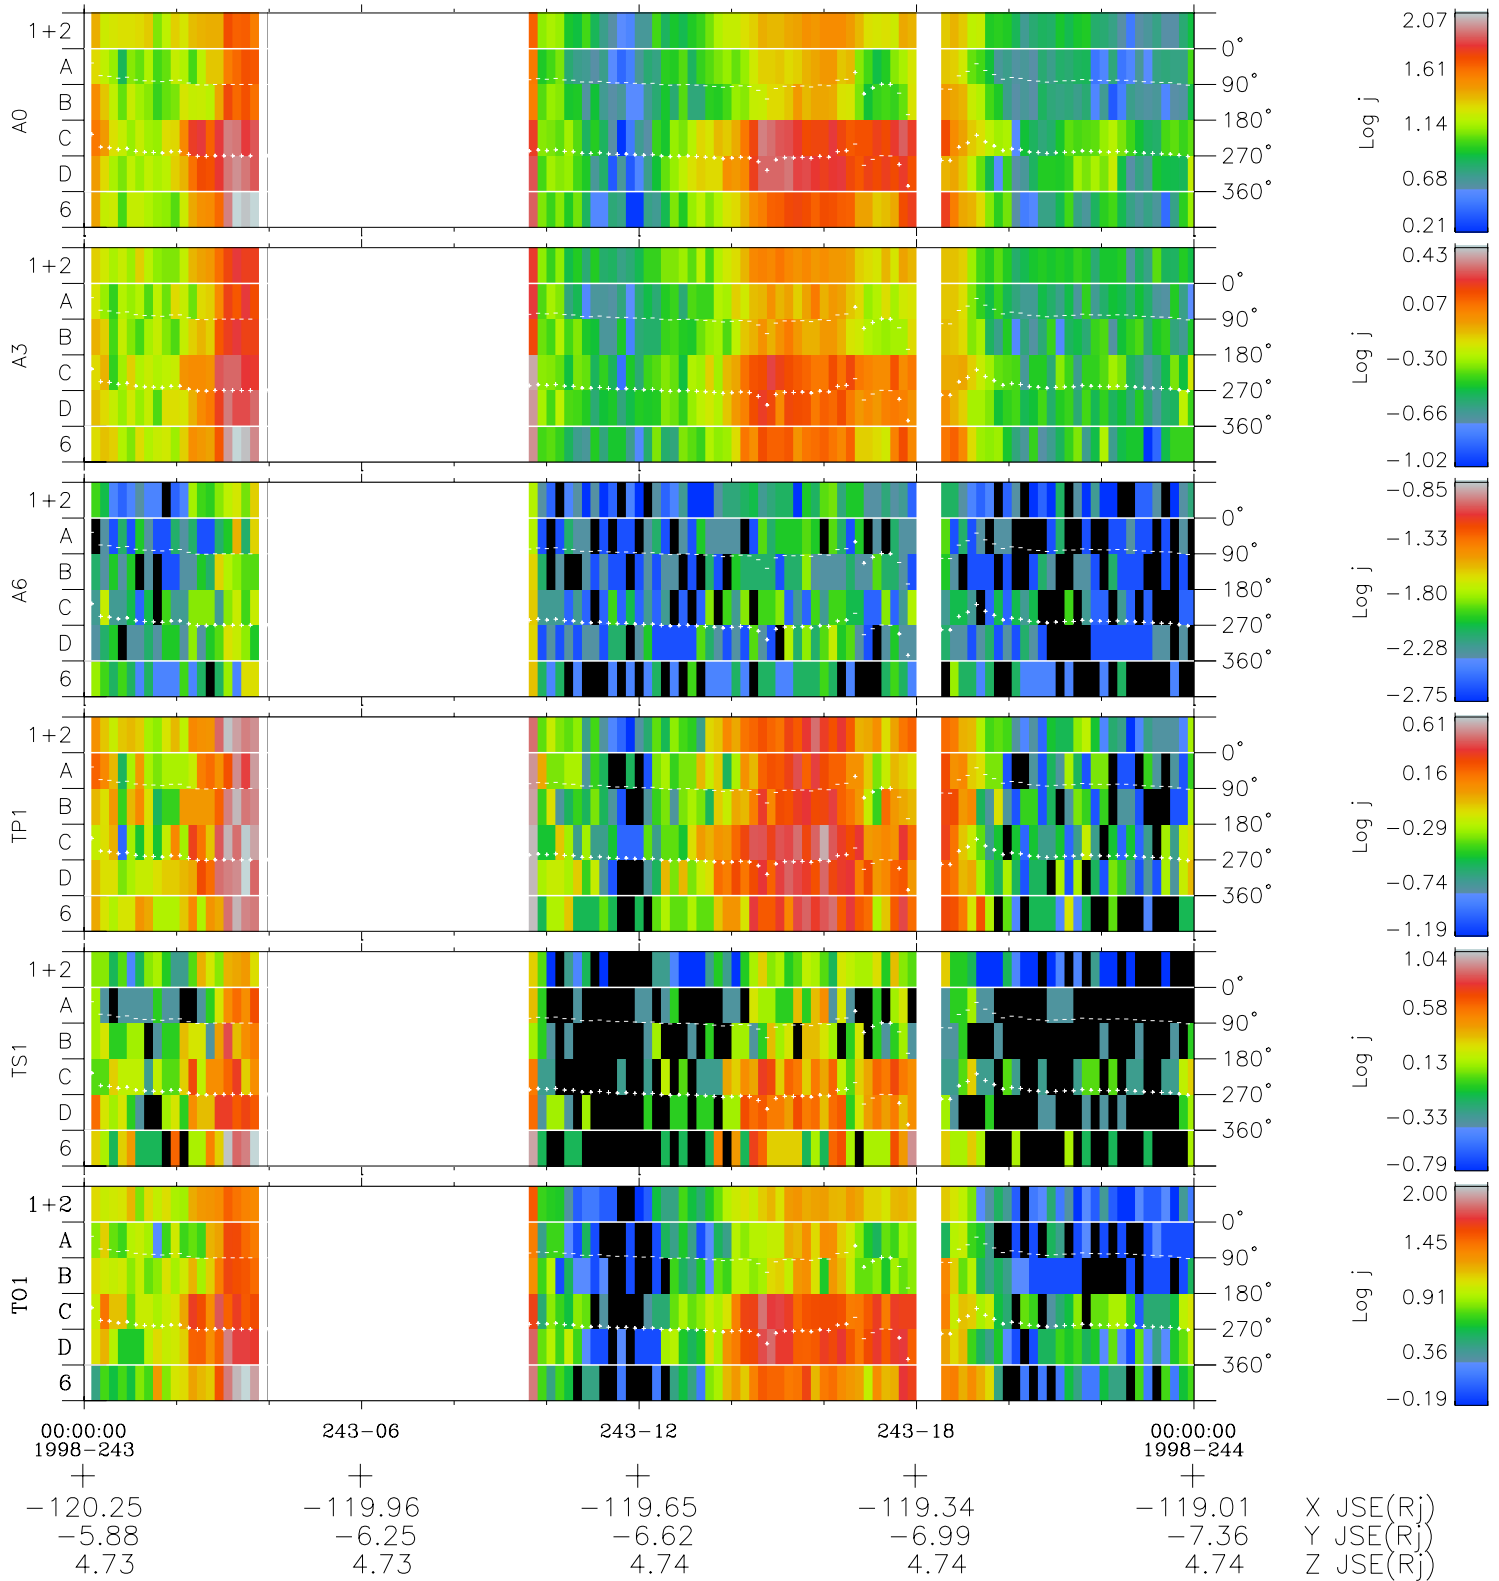

Galileo EPD Real Time Azimuth Anisotropies 98243

Software Version: RTAZIM_FLUX V 1.20
Data Production: 06-03-00
Plot Production: Sun Sep 16 13:05:47 2001
Color File: wondr3
Geofactor File: 1.1

◇ = Jupiter look direction
□ = Corotation look direction