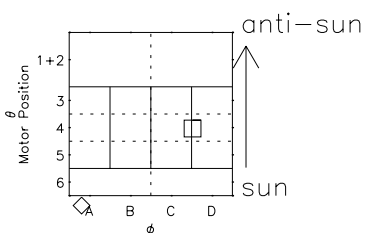

Galileo EPD Real Time Azimuth Anisotropies 98243

Software Version: RTAZIM_FLUX V 1.20
Data Production: 06-03-00
Plot Production: Sun Sep 16 13:05:47 2001
Color File: wondr3
Geofactor File: 1.1

◇ = Jupiter look direction
□ = Corotation look direction