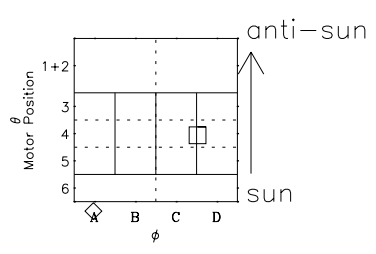

Galileo EPD Real Time Omni Spectrum 98242

Software Version: RTSPEC_OMNI V 1.20
 Data Production: 06-03-00
 Plot Production: Sun Sep 16 12:56:26 2001
 Color File: wondr3
 Geofactor File: 1.1

◇ = Jupiter look direction
 □ = Corotation look direction