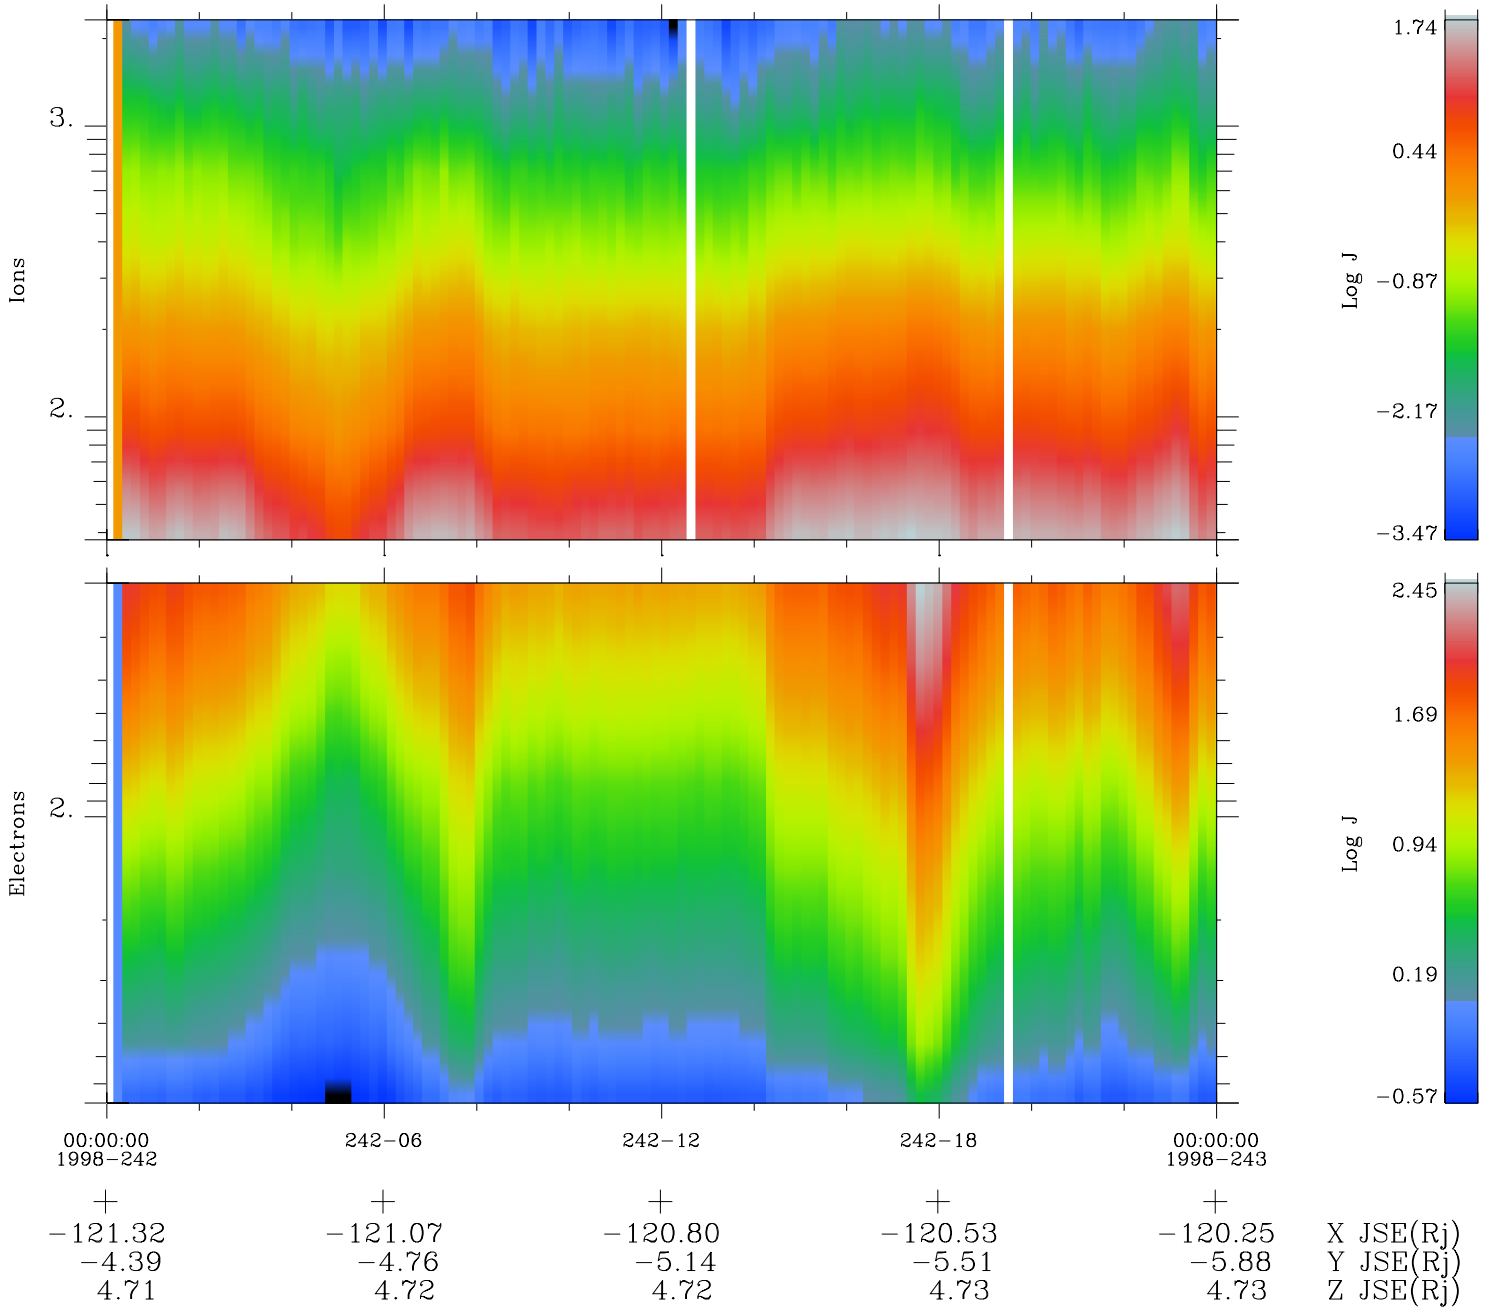

Galileo EPD Real Time Omni Spectrum 98242

Software Version: RTSPEC_OMNI V 1.20
 Data Production: 06-03-00
 Plot Production: Sun Sep 16 12:56:26 2001
 Color File: wondr3
 Geofactor File: 1.1

◇ = Jupiter look direction
 □ = Corotation look direction