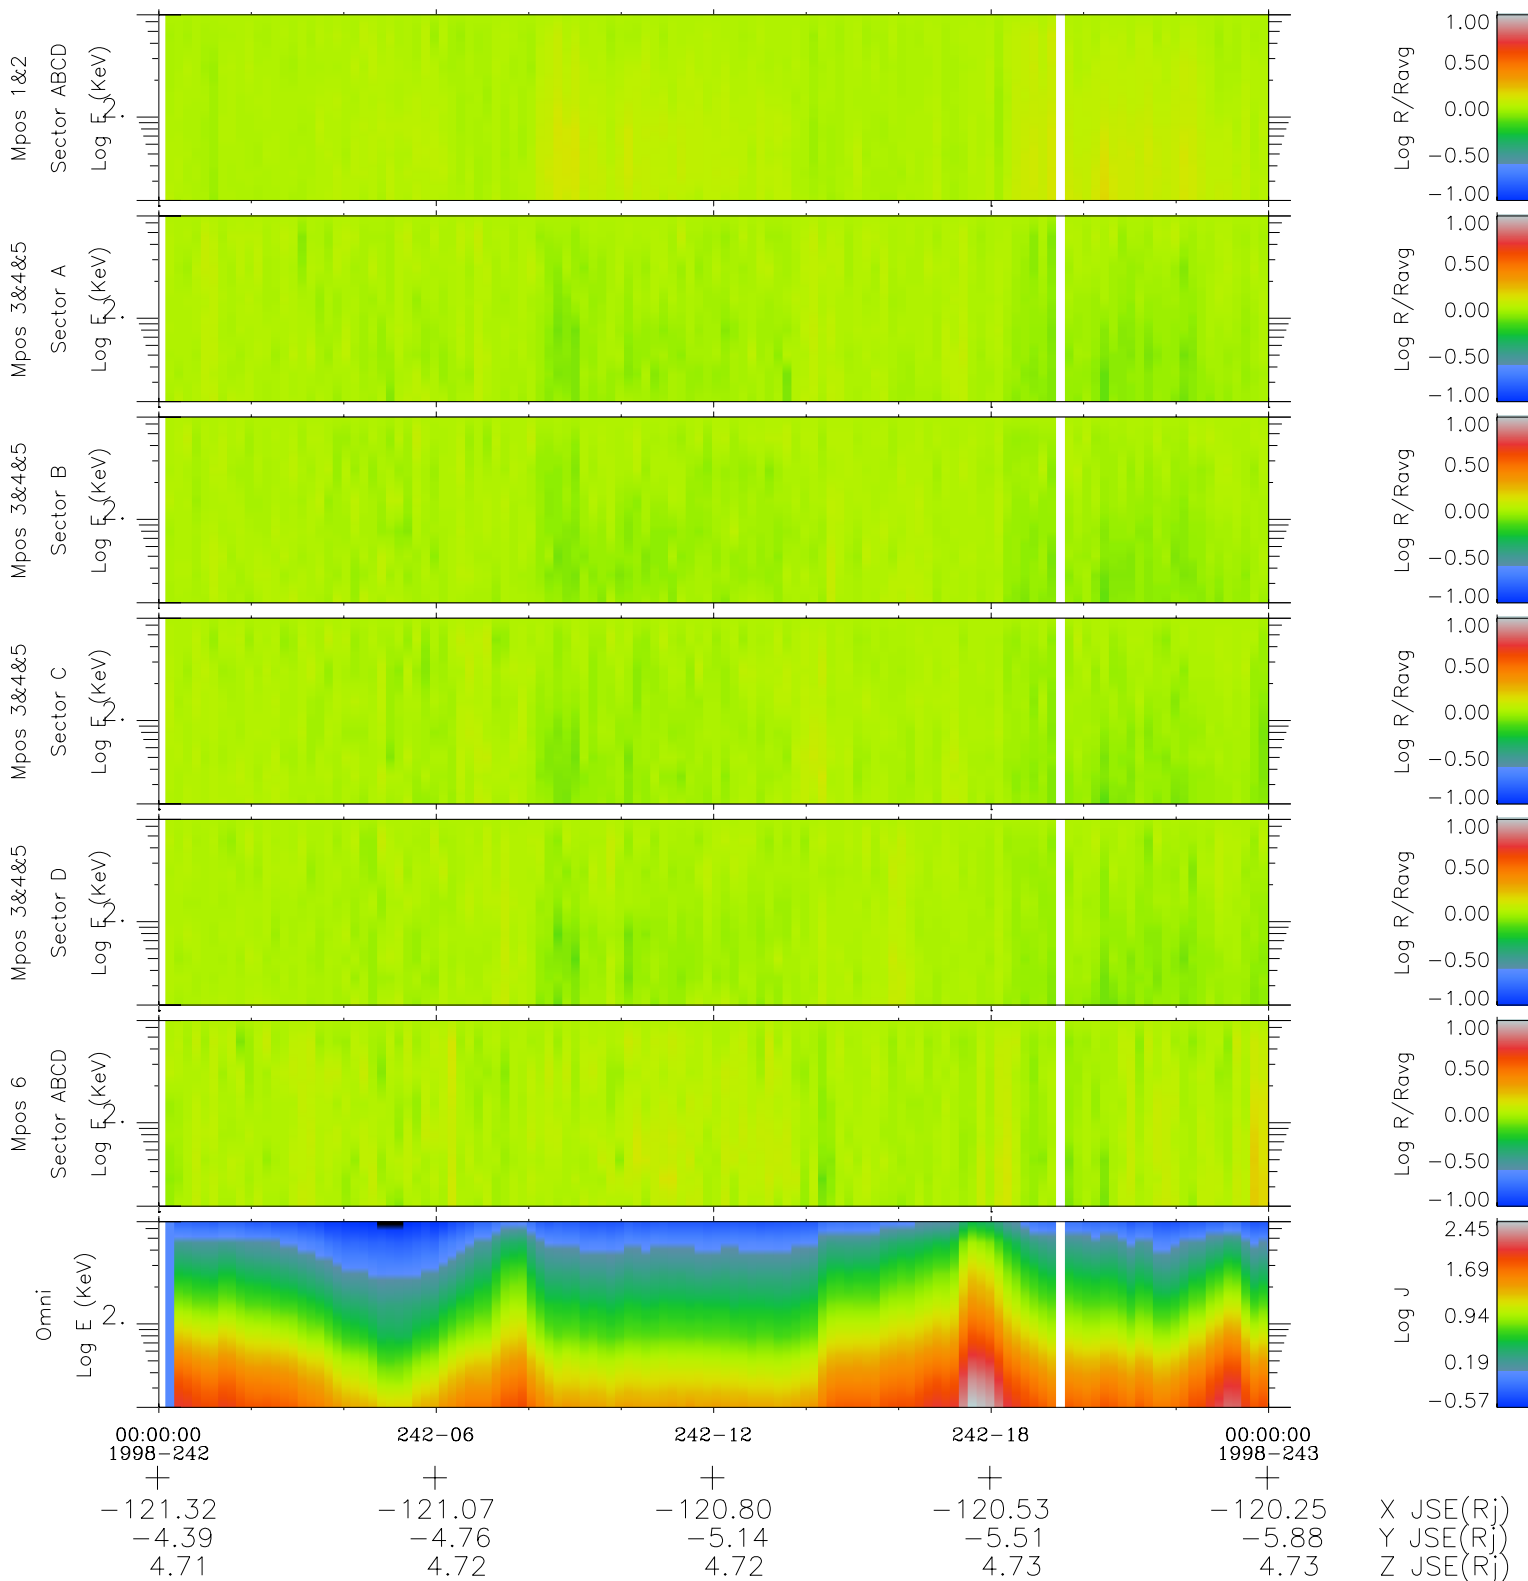

# Galileo EPD Real Time R6 Electrons Spectra 98242

Software Version: RTSPEC\_R6 V 1.20  
 Data Production: 06-03-00  
 Plot Production: Sun Sep 16 12:56:20 2001  
 Color File: wondr3  
 Geofactor File: 1.1

- ◇ = Jupiter look direction
- = Corotation look direction