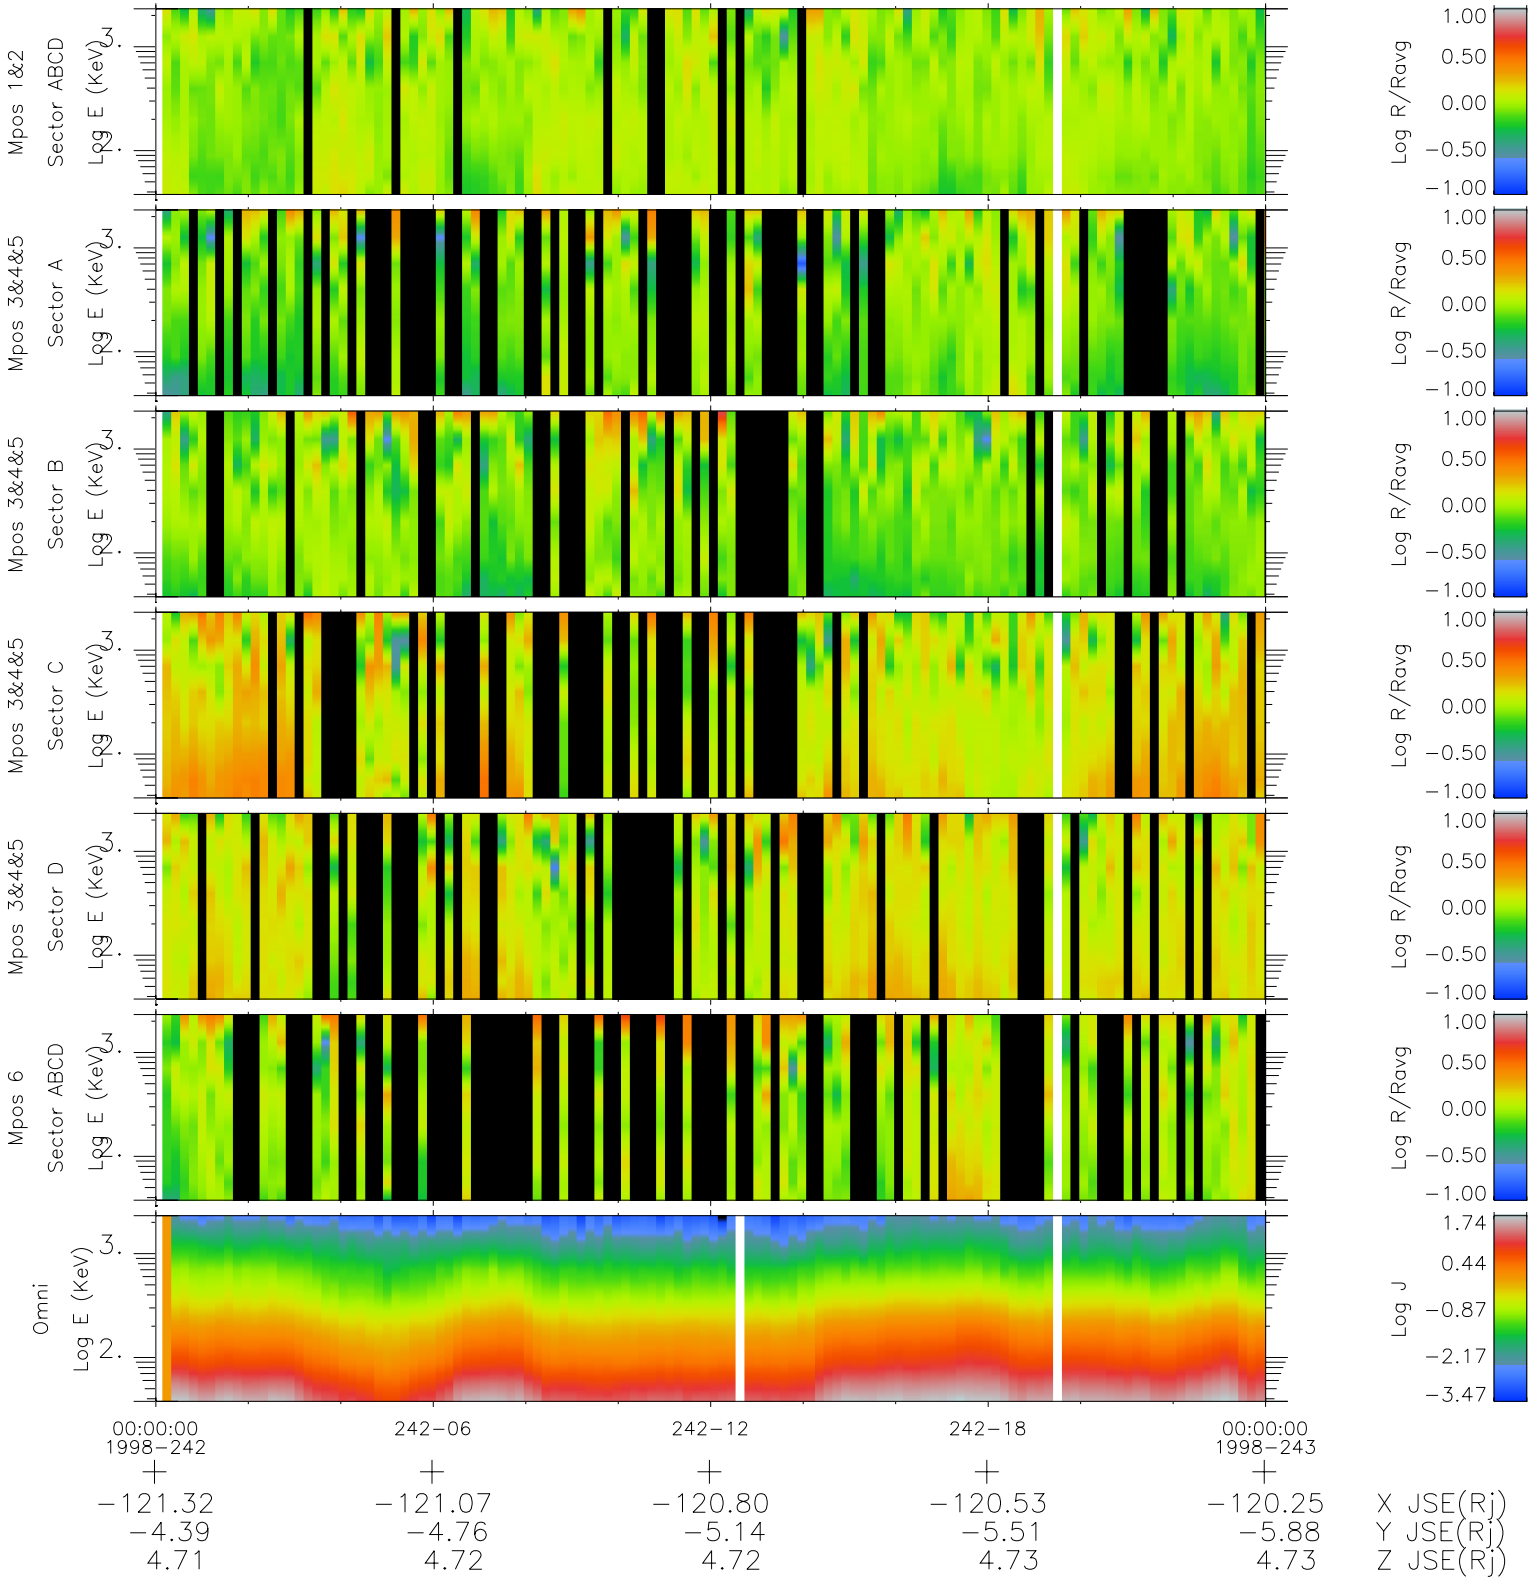

Galileo EPD Real Time R6 Ions Spectra 98242

Software Version: RTSPEC_R6 V 1.20
 Data Production: 06-03-00
 Plot Production: Sun Sep 16 12:56:14 2001
 Color File: wondr3
 Geofactor File: 1.1

- ◇ = Jupiter look direction
- = Corotation look direction