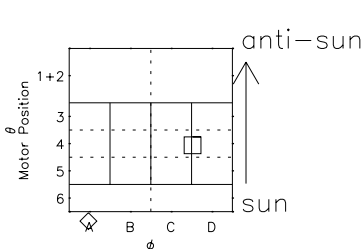

Galileo EPD Real Time R6 Ions Spectra 98242

Software Version: RTSPEC_R6 V 1.20
 Data Production: 06-03-00
 Plot Production: Sun Sep 16 12:56:14 2001
 Color File: wondr3
 Geofactor File: 1.1

- ◇ = Jupiter look direction
- = Corotation look direction