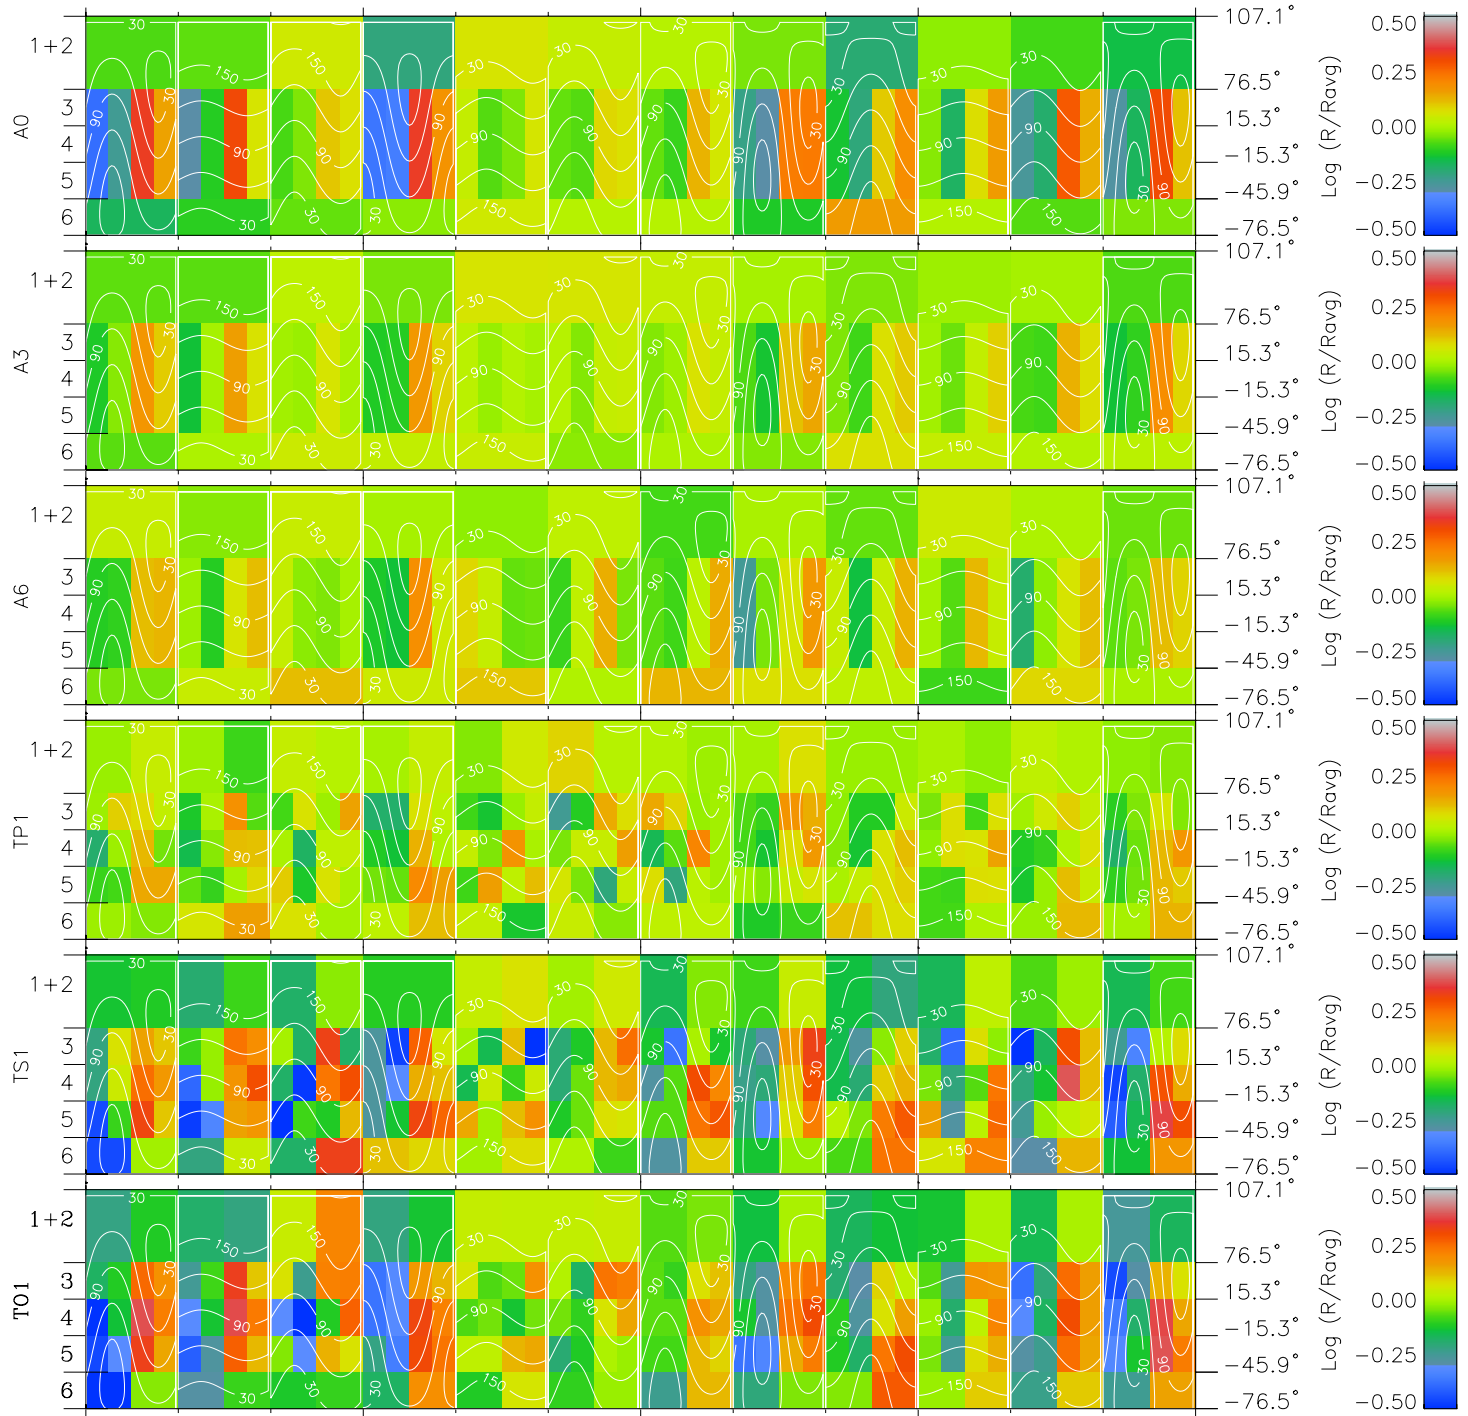

Galileo EPD Real Time All-Sky Anisotropies 98242

Software Version: RTSKY_MEAN V 1.20
 Data Production: 06-03-00
 Plot Production: Sun Sep 16 12:56:34 2001
 Color File: wondr3
 Geofactor File: 1.1

00:00:00 1998-242	242-06	242-12	242-18	00:00:00 1998-243	X JSE(R _j)
+ -121.32	+ -121.07	+ -120.80	+ -120.53	+ -120.25	Y JSE(R _j)
-4.39	-4.76	-5.14	-5.51	-5.88	Z JSE(R _j)
4.71	4.72	4.72	4.73	4.73	

- ◇ = Jupiter look direction
- = Corotation look direction