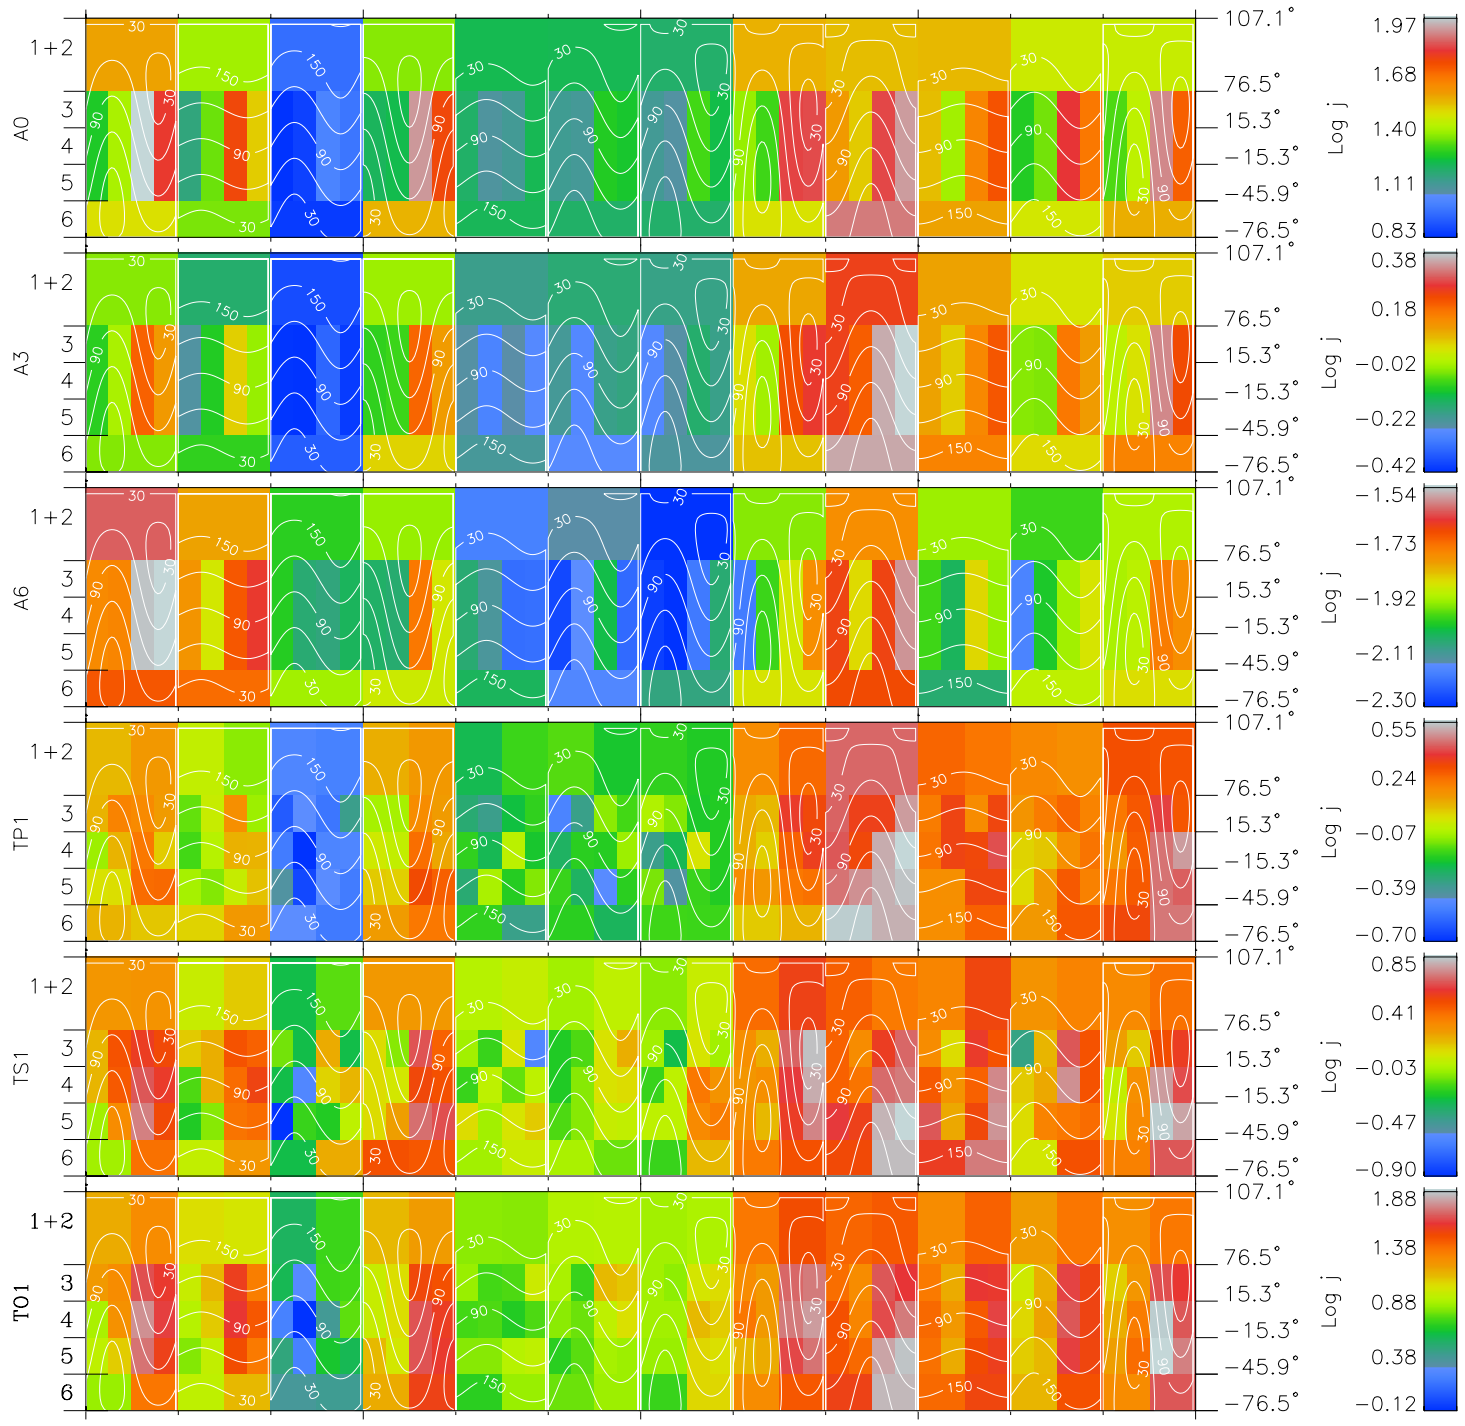

Galileo EPD Real Time All-Sky Anisotropies 98242

Software Version: RTSKY_FLUX V 1.20
Data Production: 06-03-00
Plot Production: Sun Sep 16 12:56:48 2001
Color File: wondr3
Geofactor File: 1.1

00:00:00 1998-242	242-06	242-12	242-18	00:00:00 1998-243	
+	+	+	+	+	X JSE(R _j)
-121.32	-121.07	-120.80	-120.53	-120.25	Y JSE(R _j)
-4.39	-4.76	-5.14	-5.51	-5.88	Z JSE(R _j)
4.71	4.72	4.72	4.73	4.73	

- ◇ = Jupiter look direction
- = Corotation look direction