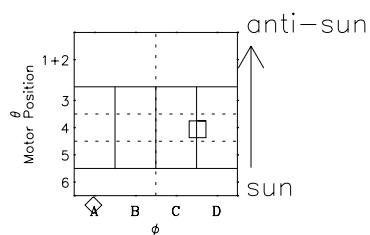

Galileo EPD Real-Time Omni 98242

Software Version: RTLINE_OMNI V 1.20
Data Production: 06-03-00
Plot Production: Sun Sep 16 12:58:22 2001

◇ = Jupiter look direction
□ = Corotation look direction