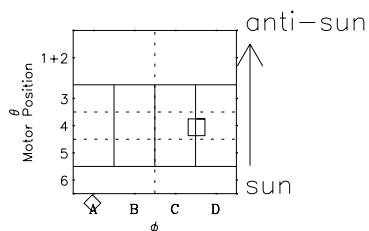

# Galileo EPD Real-Time Omni 98242

Software Version: RTLINE\_OMNI V 1.20  
Data Production: 06-03-00  
Plot Production: Sun Sep 16 12:58:21 2001

- ◇ = Jupiter look direction
- = Corotation look direction