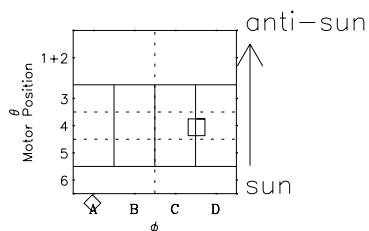

Galileo EPD Real-Time Omni 98242

Software Version: RTLINE_OMNI V 1.20
Data Production: 06-03-00
Plot Production: Sun Sep 16 12:58:21 2001

◇ = Jupiter look direction
□ = Corotation look direction