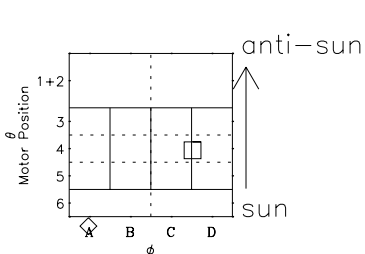

Galileo EPD Real-Time Omni 98242

Software Version: RTLINE_OMNI V 1.20
Data Production: 06-03-00
Plot Production: Sun Sep 16 12:58:20 2001

◇ = Jupiter look direction
□ = Corotation look direction