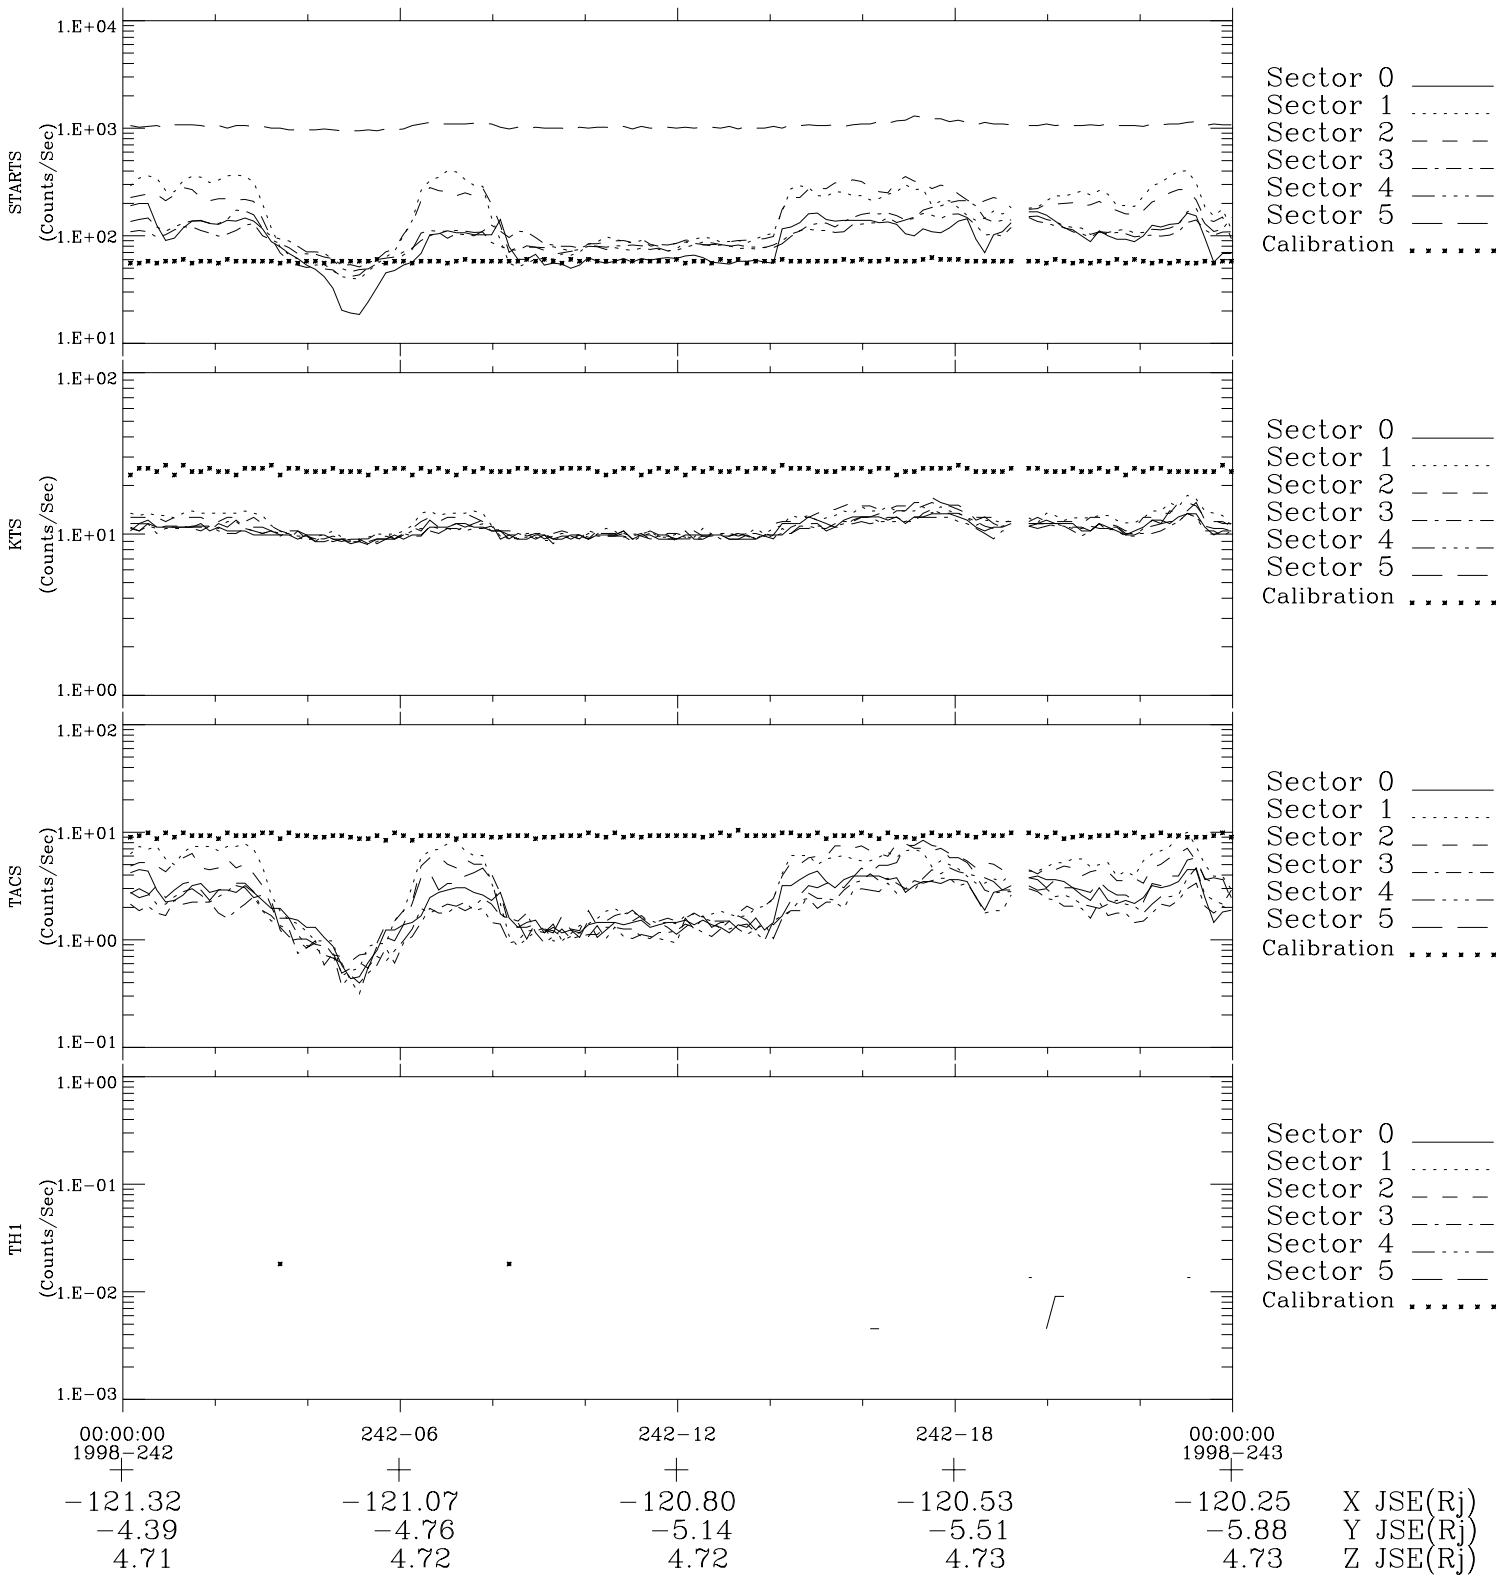

Galileo EPD Real-Time Six-Sector 98242

Software Version: RTLINE_R6 V 1.20
Data Production: 06-03-00
Plot Production: Sun Sep 16 12:58:29 2001

◇ = Jupiter look direction
□ = Corotation look direction