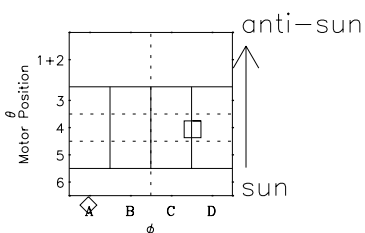

Galileo EPD Real-Time Six-Sector 98242

Software Version: RTLINE_R6 V 1.20
Data Production: 06-03-00
Plot Production: Sun Sep 16 12:58:29 2001

◇ = Jupiter look direction
□ = Corotation look direction