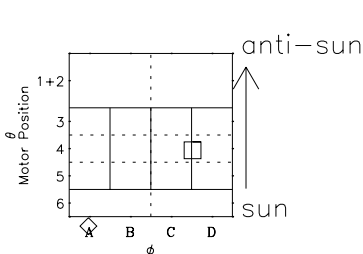

Galileo EPD Real-Time Six-Sector 98242

Software Version: RTLINE_R6 V 1.20
Data Production: 06-03-00
Plot Production: Sun Sep 16 12:58:29 2001

◇ = Jupiter look direction
□ = Corotation look direction