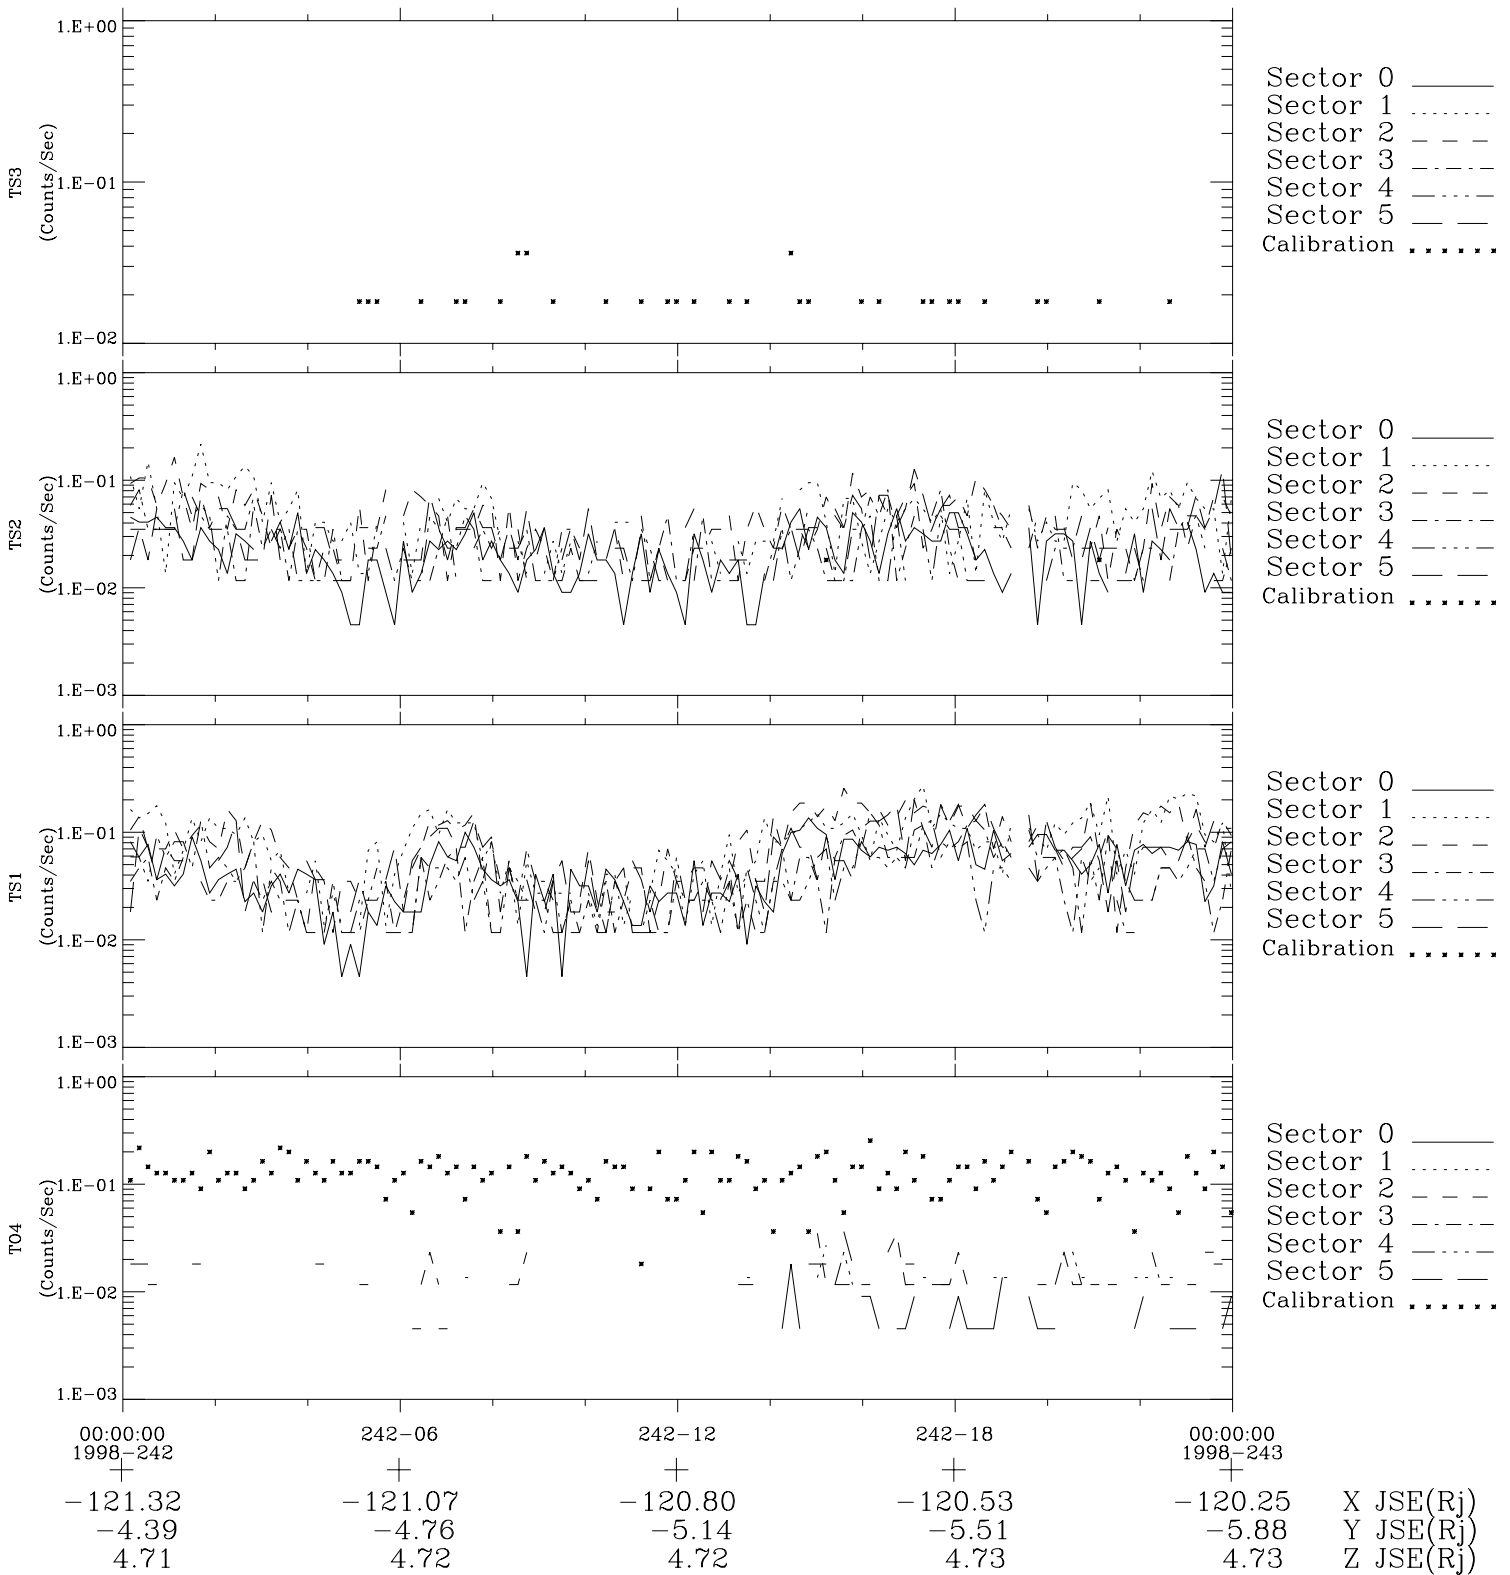

Galileo EPD Real-Time Six-Sector 98242

Software Version: RTLINE_R6 V 1.20
Data Production: 06-03-00
Plot Production: Sun Sep 16 12:58:29 2001

◇ = Jupiter look direction
□ = Corotation look direction