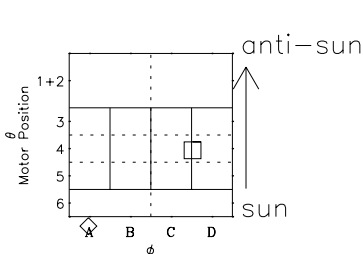

# Galileo EPD Real-Time Six-Sector 98242

Software Version: RTLINE\_R6 V 1.20  
Data Production: 06-03-00  
Plot Production: Sun Sep 16 12:58:28 2001

◇ = Jupiter look direction  
□ = Corotation look direction