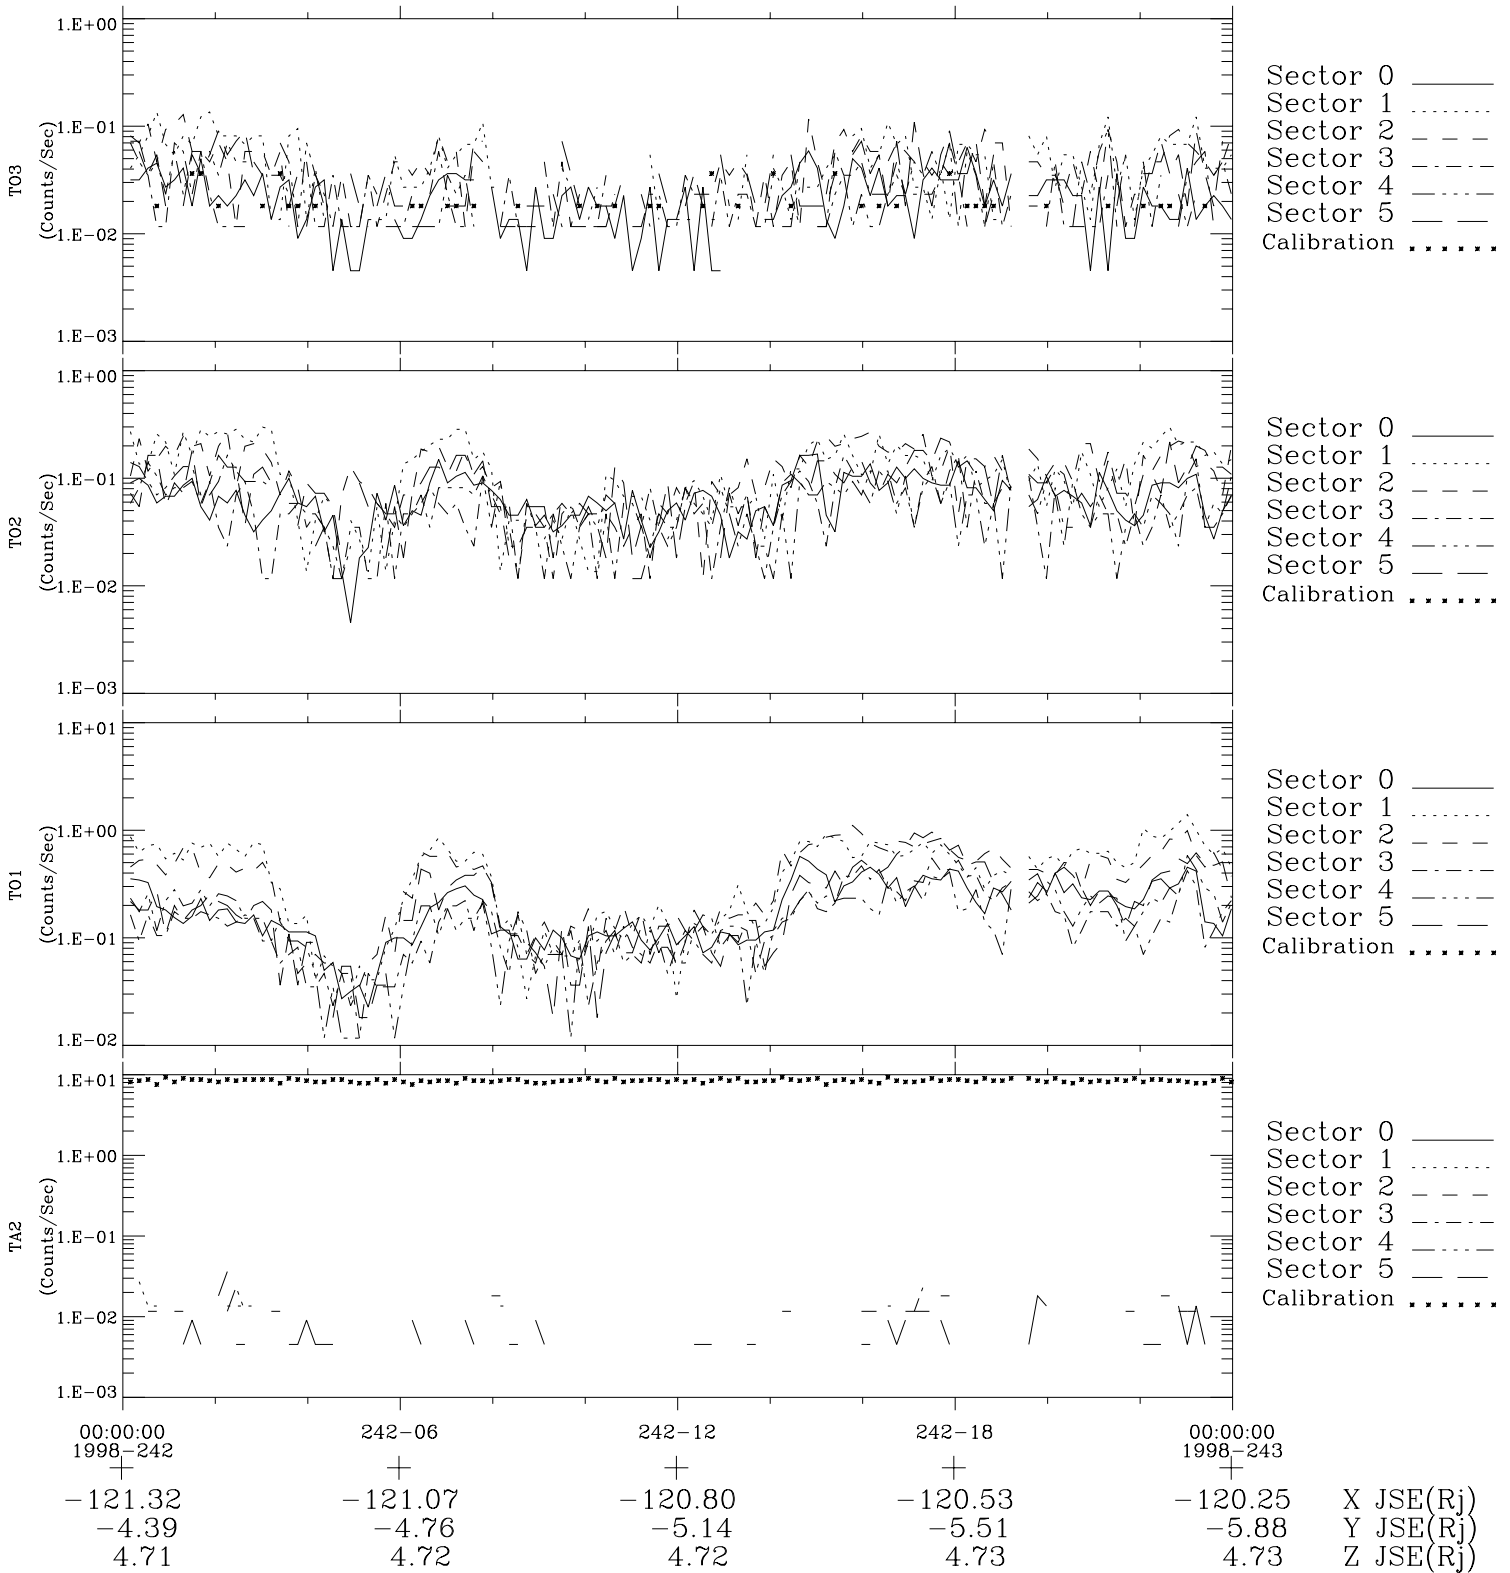

# Galileo EPD Real-Time Six-Sector 98242

Software Version: RTLINE\_R6 V 1.20  
Data Production: 06-03-00  
Plot Production: Sun Sep 16 12:58:28 2001

◇ = Jupiter look direction  
□ = Corotation look direction