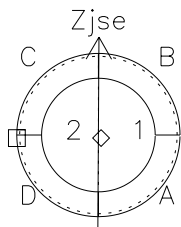

# Galileo EPD Real-Time Six-Sector 98242

Software Version: RTLINE\_R6 V 1.20  
Data Production: 06-03-00  
Plot Production: Sun Sep 16 12:58:28 2001

◇ = Jupiter look direction  
□ = Corotation look direction