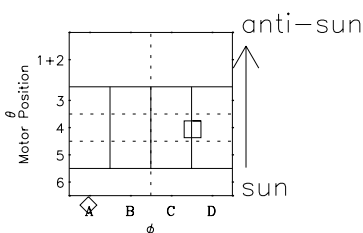

# Galileo EPD Real-Time Six-Sector 98242

Software Version: RTLINE\_R6 V 1.20  
Data Production: 06-03-00  
Plot Production: Sun Sep 16 12:58:27 2001

◇ = Jupiter look direction  
□ = Corotation look direction