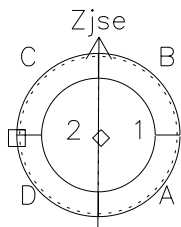

# Galileo EPD Real-Time Six-Sector 98242

Software Version: RTLINE\_R6 V 1.20  
Data Production: 06-03-00  
Plot Production: Sun Sep 16 12:58:27 2001

◇ = Jupiter look direction  
□ = Corotation look direction