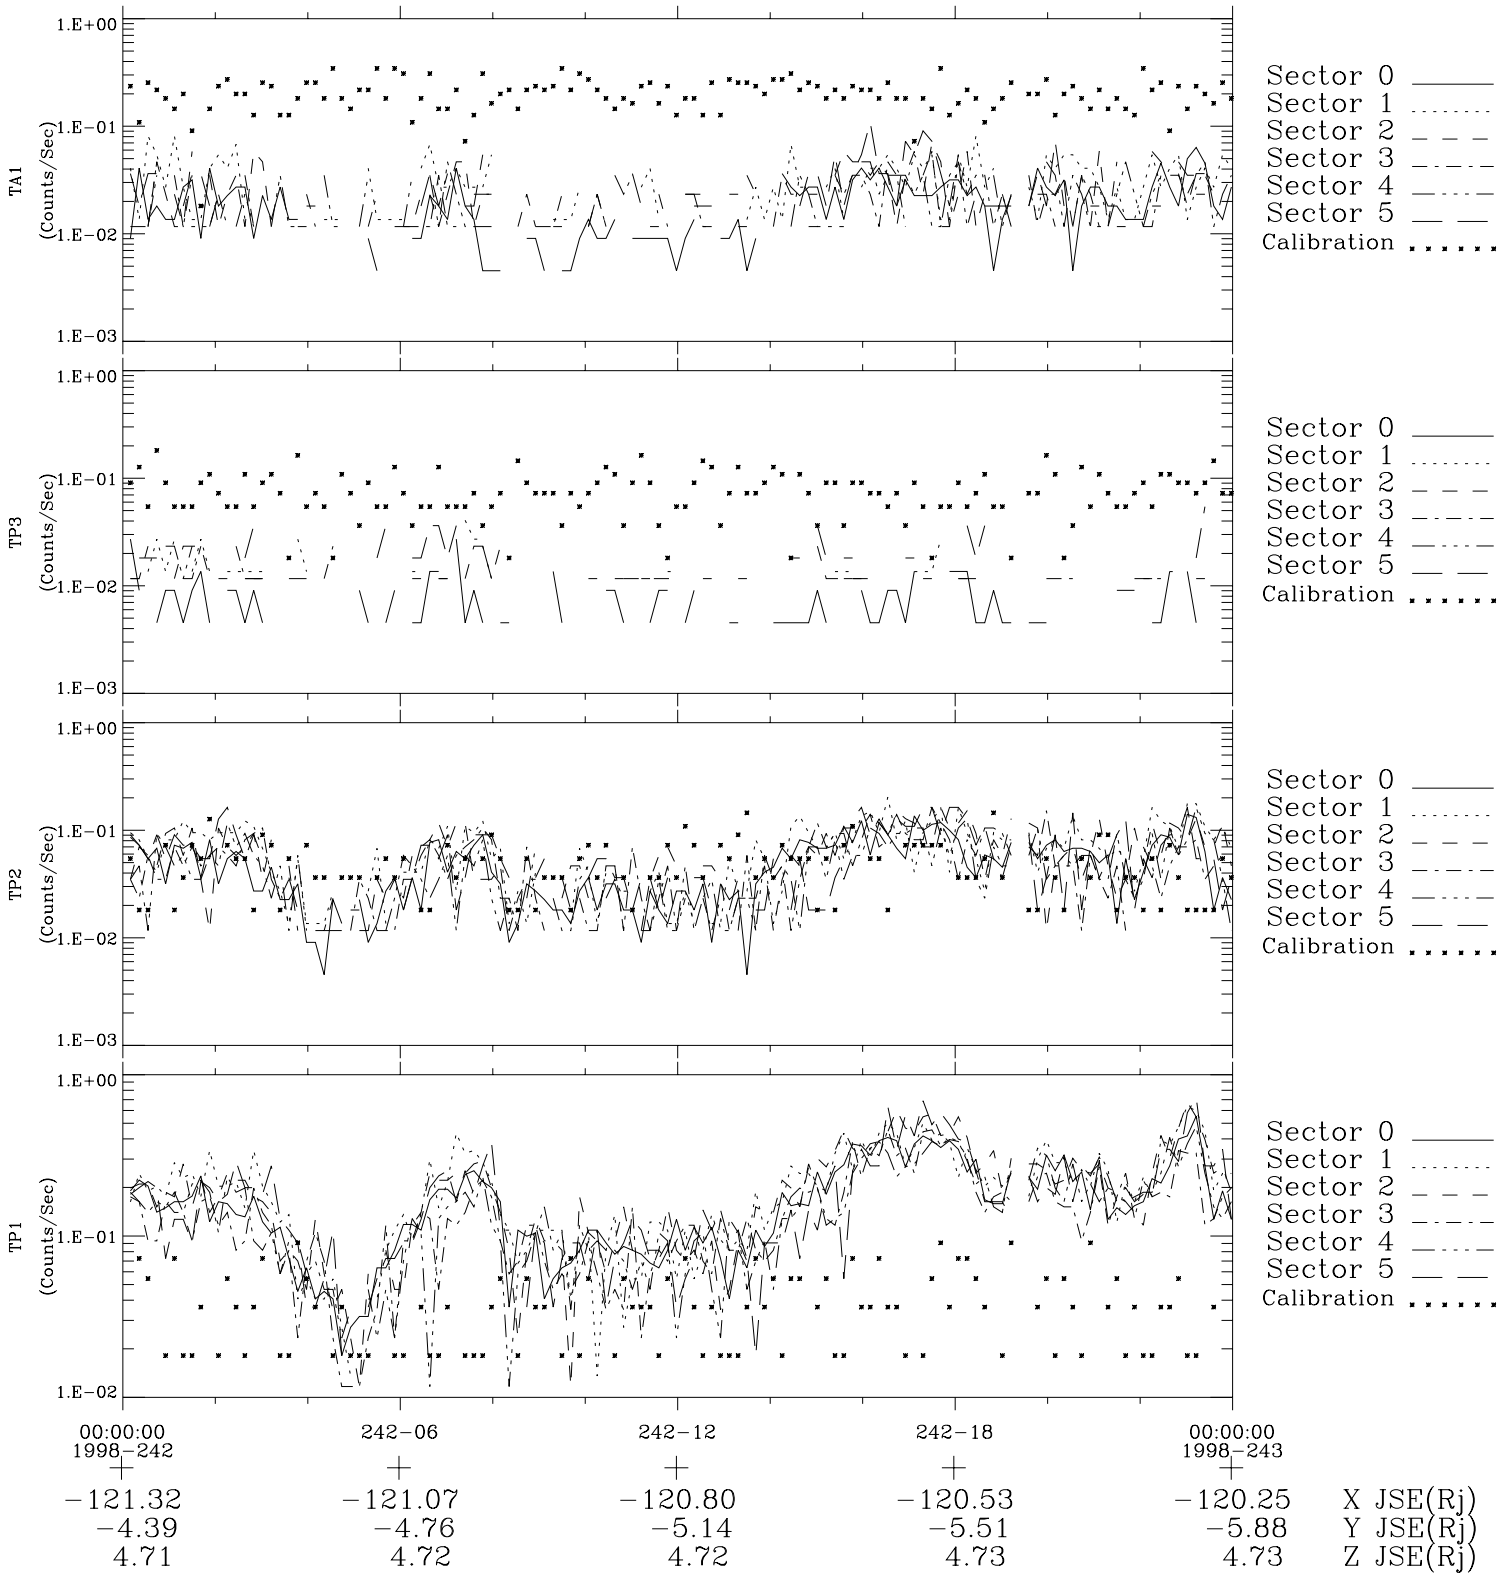

# Galileo EPD Real-Time Six-Sector 98242

Software Version: RTLINE\_R6 V 1.20  
Data Production: 06-03-00  
Plot Production: Sun Sep 16 12:58:27 2001

◇ = Jupiter look direction  
□ = Corotation look direction