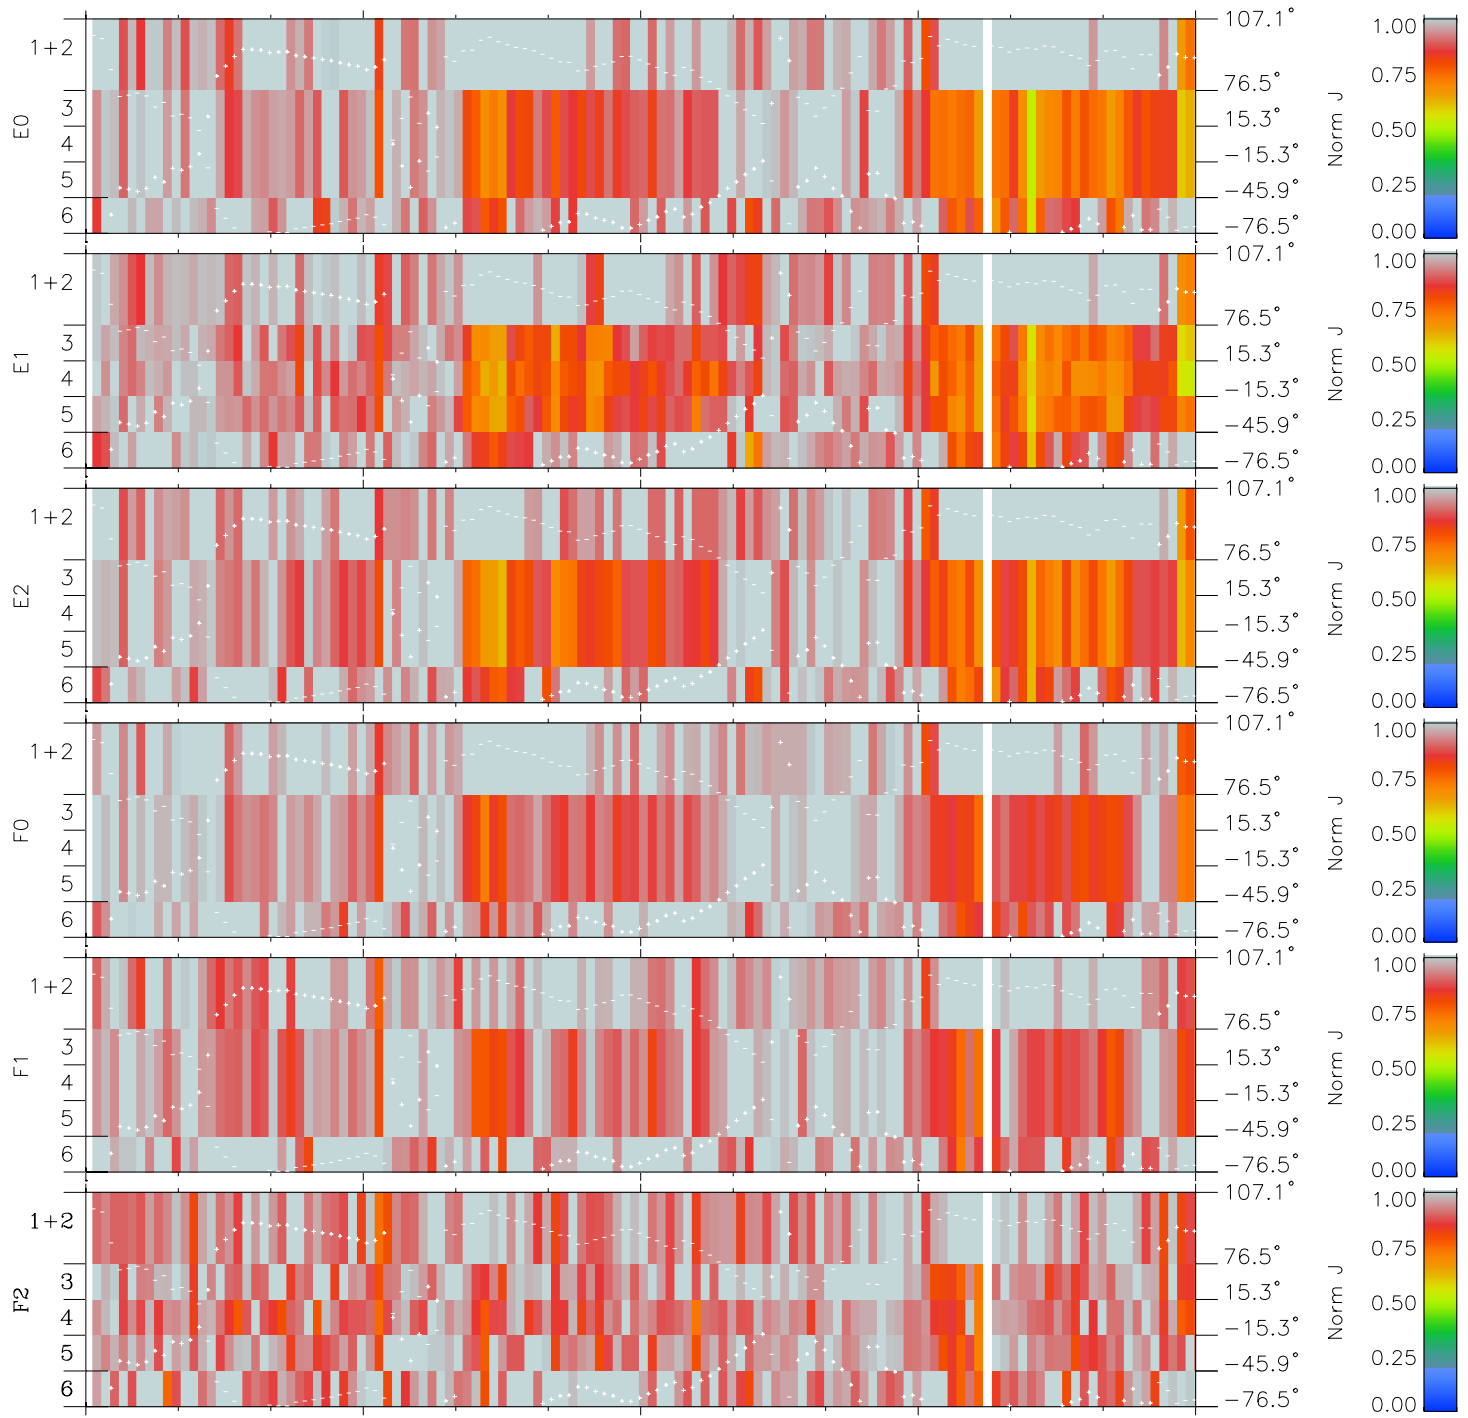

Galileo EPD Real Elevation Anisotropies 98242

Software Version: RTELEV_NORM V 1.20
Data Production: 06-03-00
Plot Production: Sun Sep 16 12:57:44 2001
Color File: wondr3
Geofactor File: 1.1

00:00:00 1998-242	242-06	242-12	242-18	00:00:00 1998-243	
+	+	+	+	+	X JSE(R _j)
-121.32	-121.07	-120.80	-120.53	-120.25	Y JSE(R _j)
-4.39	-4.76	-5.14	-5.51	-5.88	Z JSE(R _j)
4.71	4.72	4.72	4.73	4.73	

- ◇ = Jupiter look direction
- = Corotation look direction