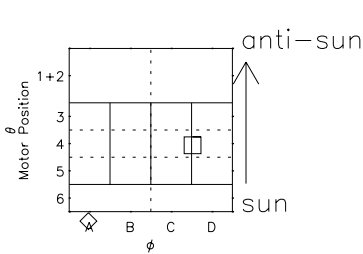

Galileo EPD Real Elevation Anisotropies 98242

Software Version: RTELEV_NORM V 1.20
Data Production: 06-03-00
Plot Production: Sun Sep 16 12:57:44 2001
Color File: wondr3
Geofactor File: 1.1

00:00:00 1998-242	242-06	242-12	242-18	00:00:00 1998-243	
+	+	+	+	+	X JSE(R _j)
-121.32	-121.07	-120.80	-120.53	-120.25	Y JSE(R _j)
-4.39	-4.76	-5.14	-5.51	-5.88	Z JSE(R _j)
4.71	4.72	4.72	4.73	4.73	

- ◇ = Jupiter look direction
- = Corotation look direction