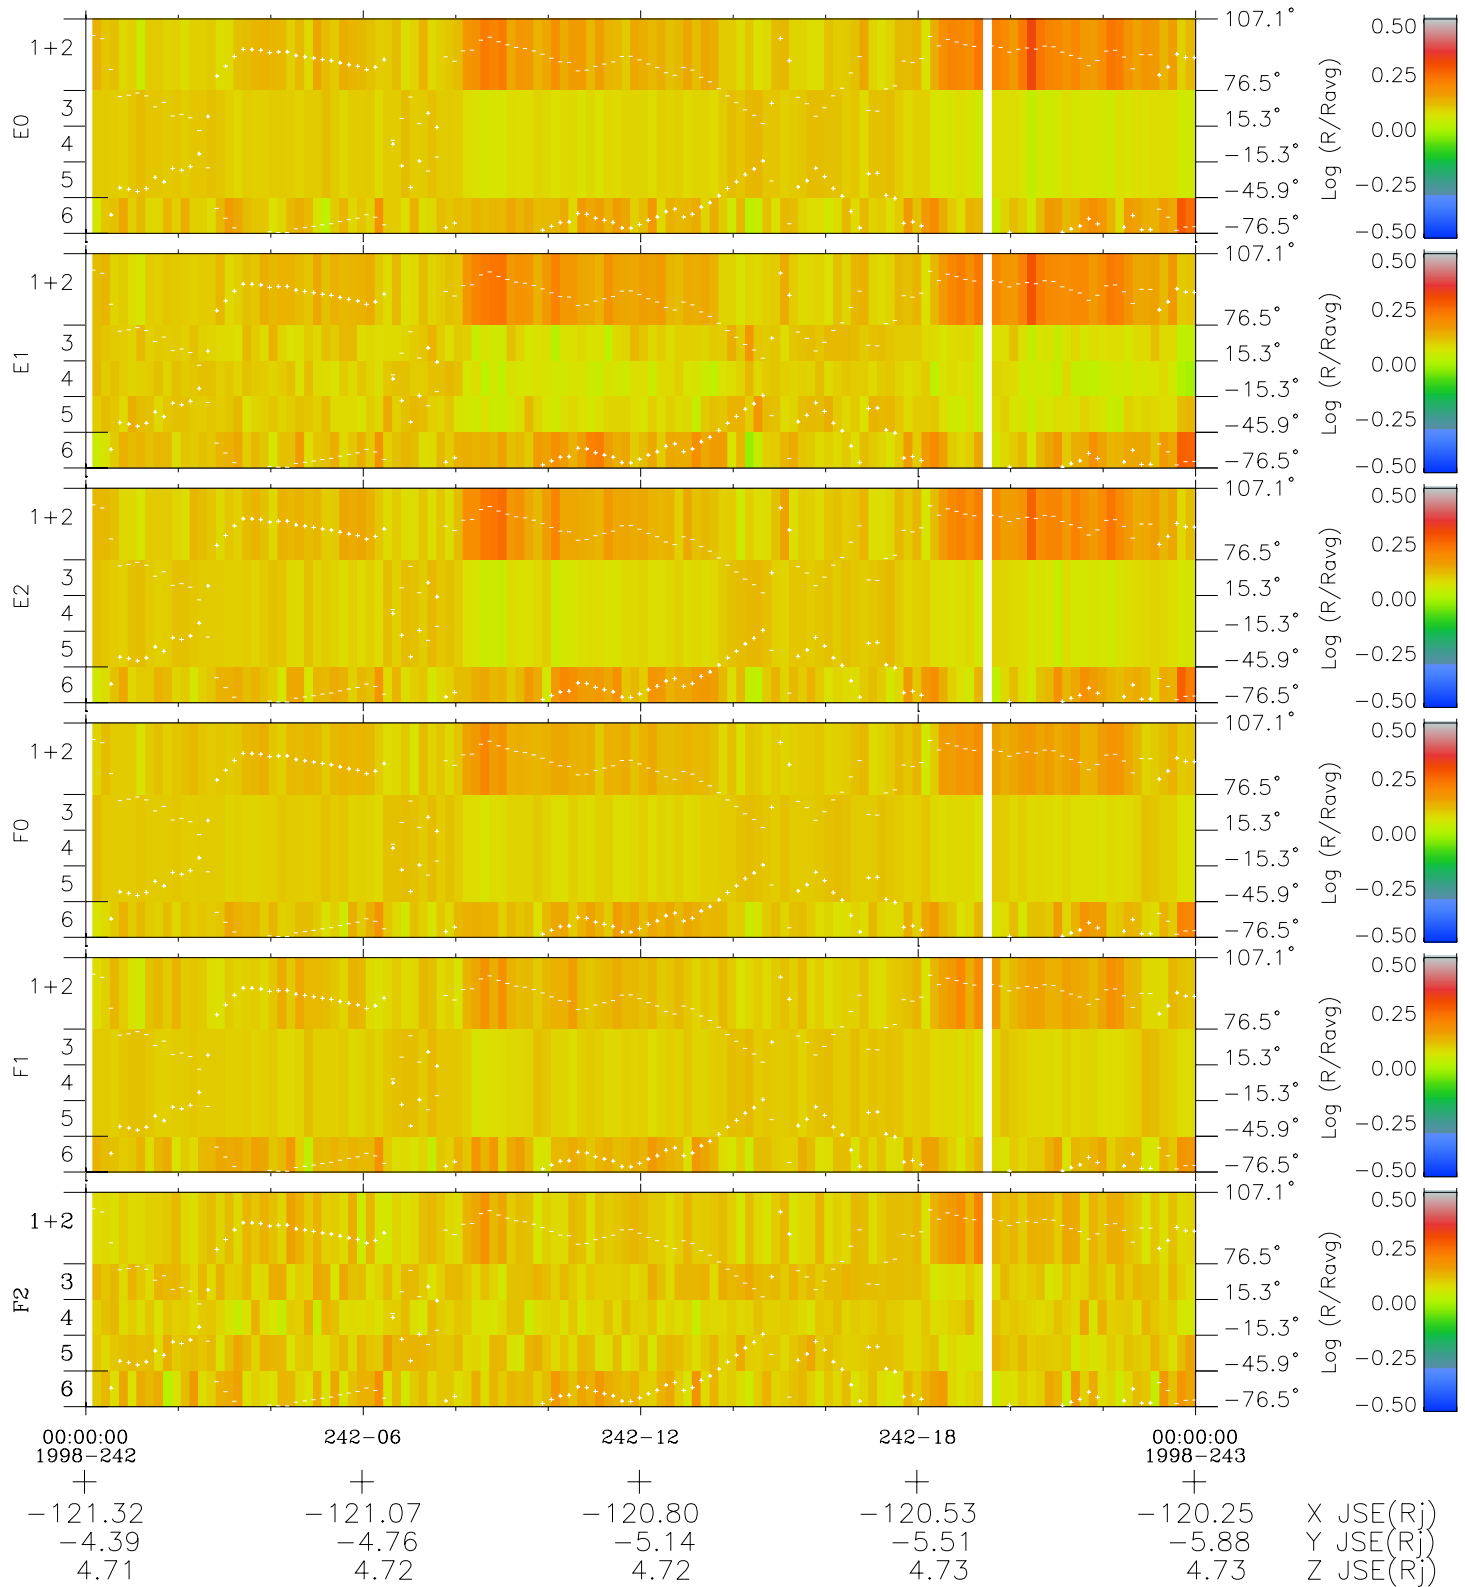

# Galileo EPD Real Elevation Anisotropies 98242

Software Version: RTELEV\_MEAN V 1.20  
 Data Production: 06-03-00  
 Plot Production: Sun Sep 16 12:57:22 2001  
 Color File: wondr3  
 Geofactor File: 1.1

- ◇ = Jupiter look direction
- = Corotation look direction