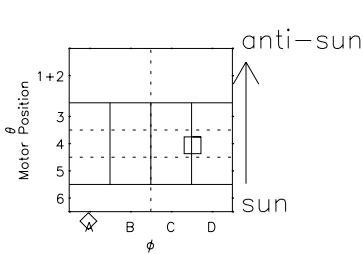

Galileo EPD Real Elevation Anisotropies 98242

Software Version: RTELEV_FLUX V 1.20
Data Production: 06-03-00
Plot Production: Sun Sep 16 12:57:33 2001
Color File: wondr3
Geofactor File: 1.1

00:00:00 1998-242	242-06	242-12	242-18	00:00:00 1998-243	
+	+	+	+	+	X JSE(R _j)
-121.32	-121.07	-120.80	-120.53	-120.25	Y JSE(R _j)
-4.39	-4.76	-5.14	-5.51	-5.88	Z JSE(R _j)
4.71	4.72	4.72	4.73	4.73	

- ◇ = Jupiter look direction
- = Corotation look direction