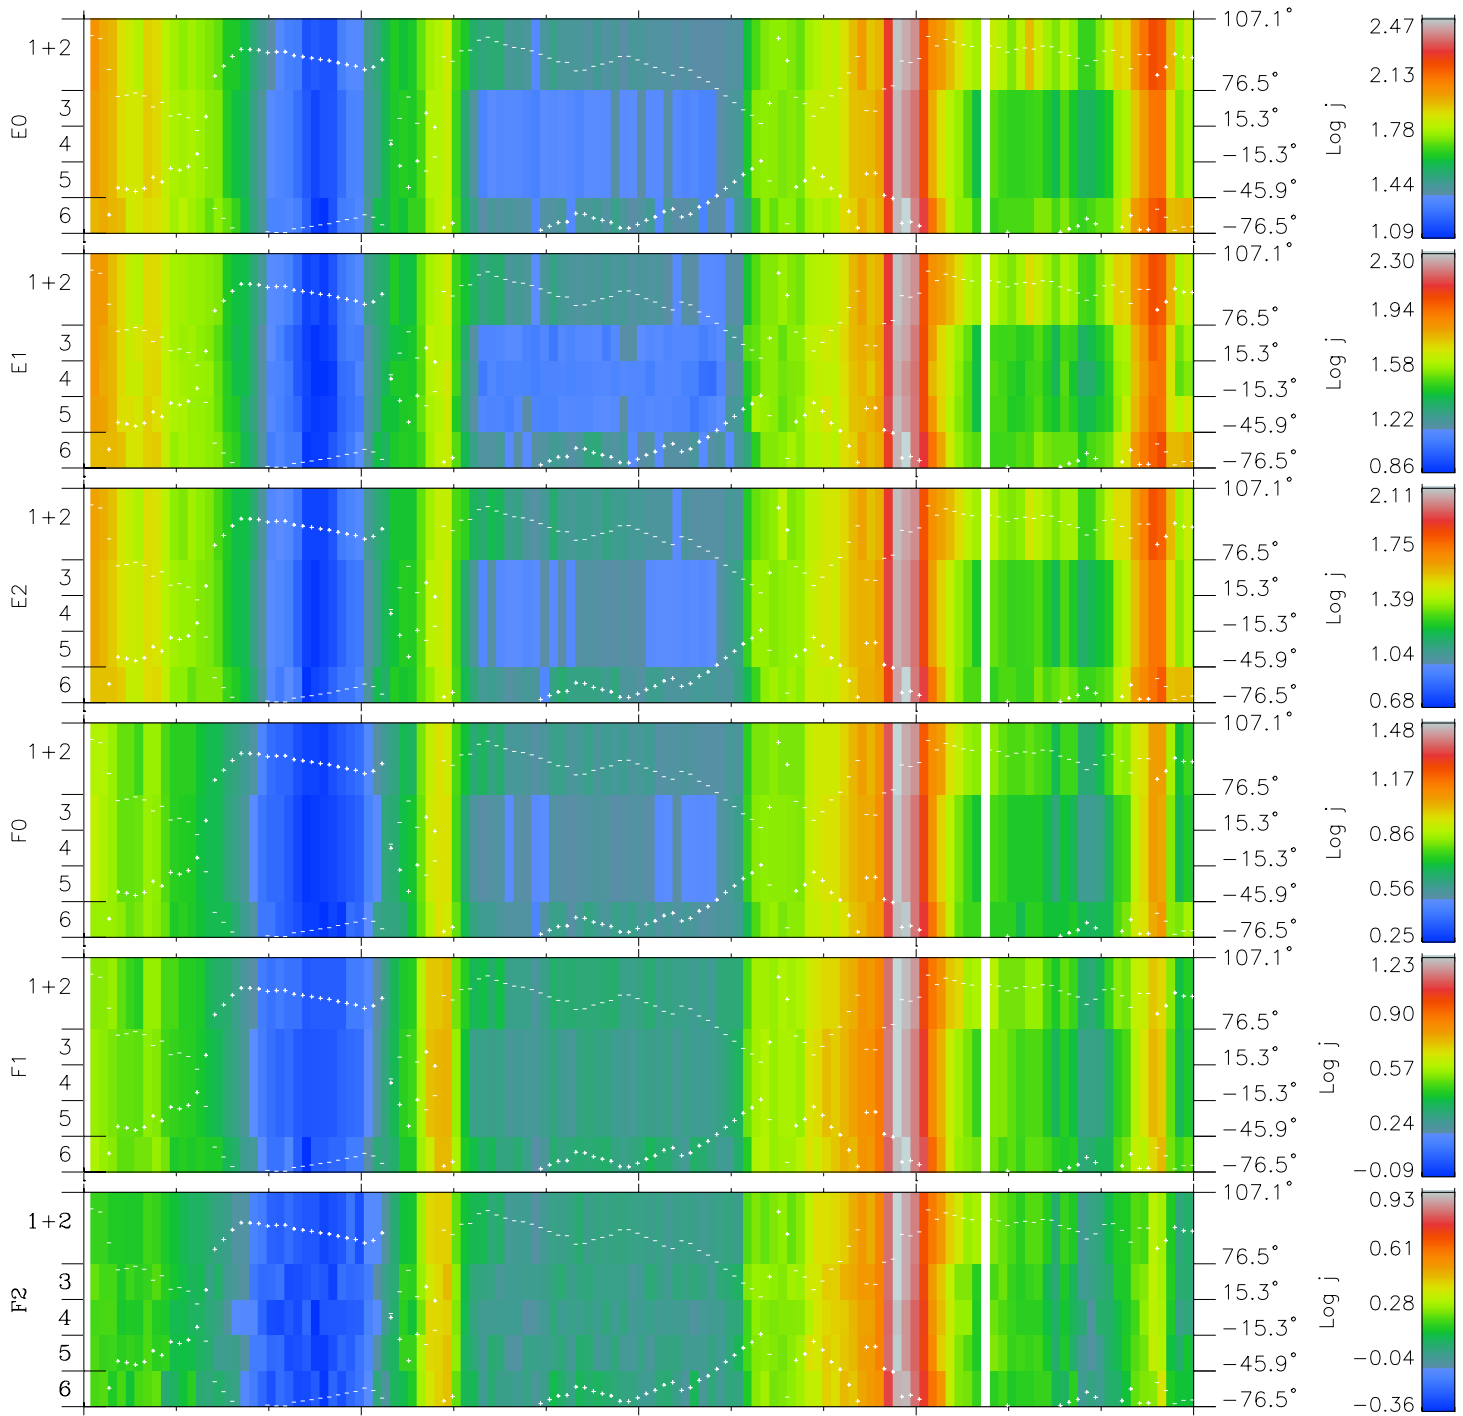

Galileo EPD Real Elevation Anisotropies 98242

Software Version: RTELEV_FLUX V 1.20
Data Production: 06-03-00
Plot Production: Sun Sep 16 12:57:33 2001
Color File: wondr3
Geofactor File: 1.1

00:00:00 1998-242	242-06	242-12	242-18	00:00:00 1998-243	
+	+	+	+	+	X JSE(R _j)
-121.32	-121.07	-120.80	-120.53	-120.25	Y JSE(R _j)
-4.39	-4.76	-5.14	-5.51	-5.88	Z JSE(R _j)
4.71	4.72	4.72	4.73	4.73	

- ◇ = Jupiter look direction
- = Corotation look direction