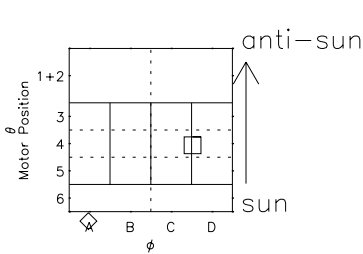

Galileo EPD Real Elevation Anisotropies 98242

Software Version: RTELEV_NORM V 1.20
Data Production: 06-03-00
Plot Production: Sun Sep 16 12:57:39 2001
Color File: wondr3
Geofactor File: 1.1

00:00:00 1998-242	242-06	242-12	242-18	00:00:00 1998-243	
+	+	+	+	+	X JSE(R _j)
-121.32	-121.07	-120.80	-120.53	-120.25	Y JSE(R _j)
-4.39	-4.76	-5.14	-5.51	-5.88	Z JSE(R _j)
4.71	4.72	4.72	4.73	4.73	

- ◇ = Jupiter look direction
- = Corotation look direction