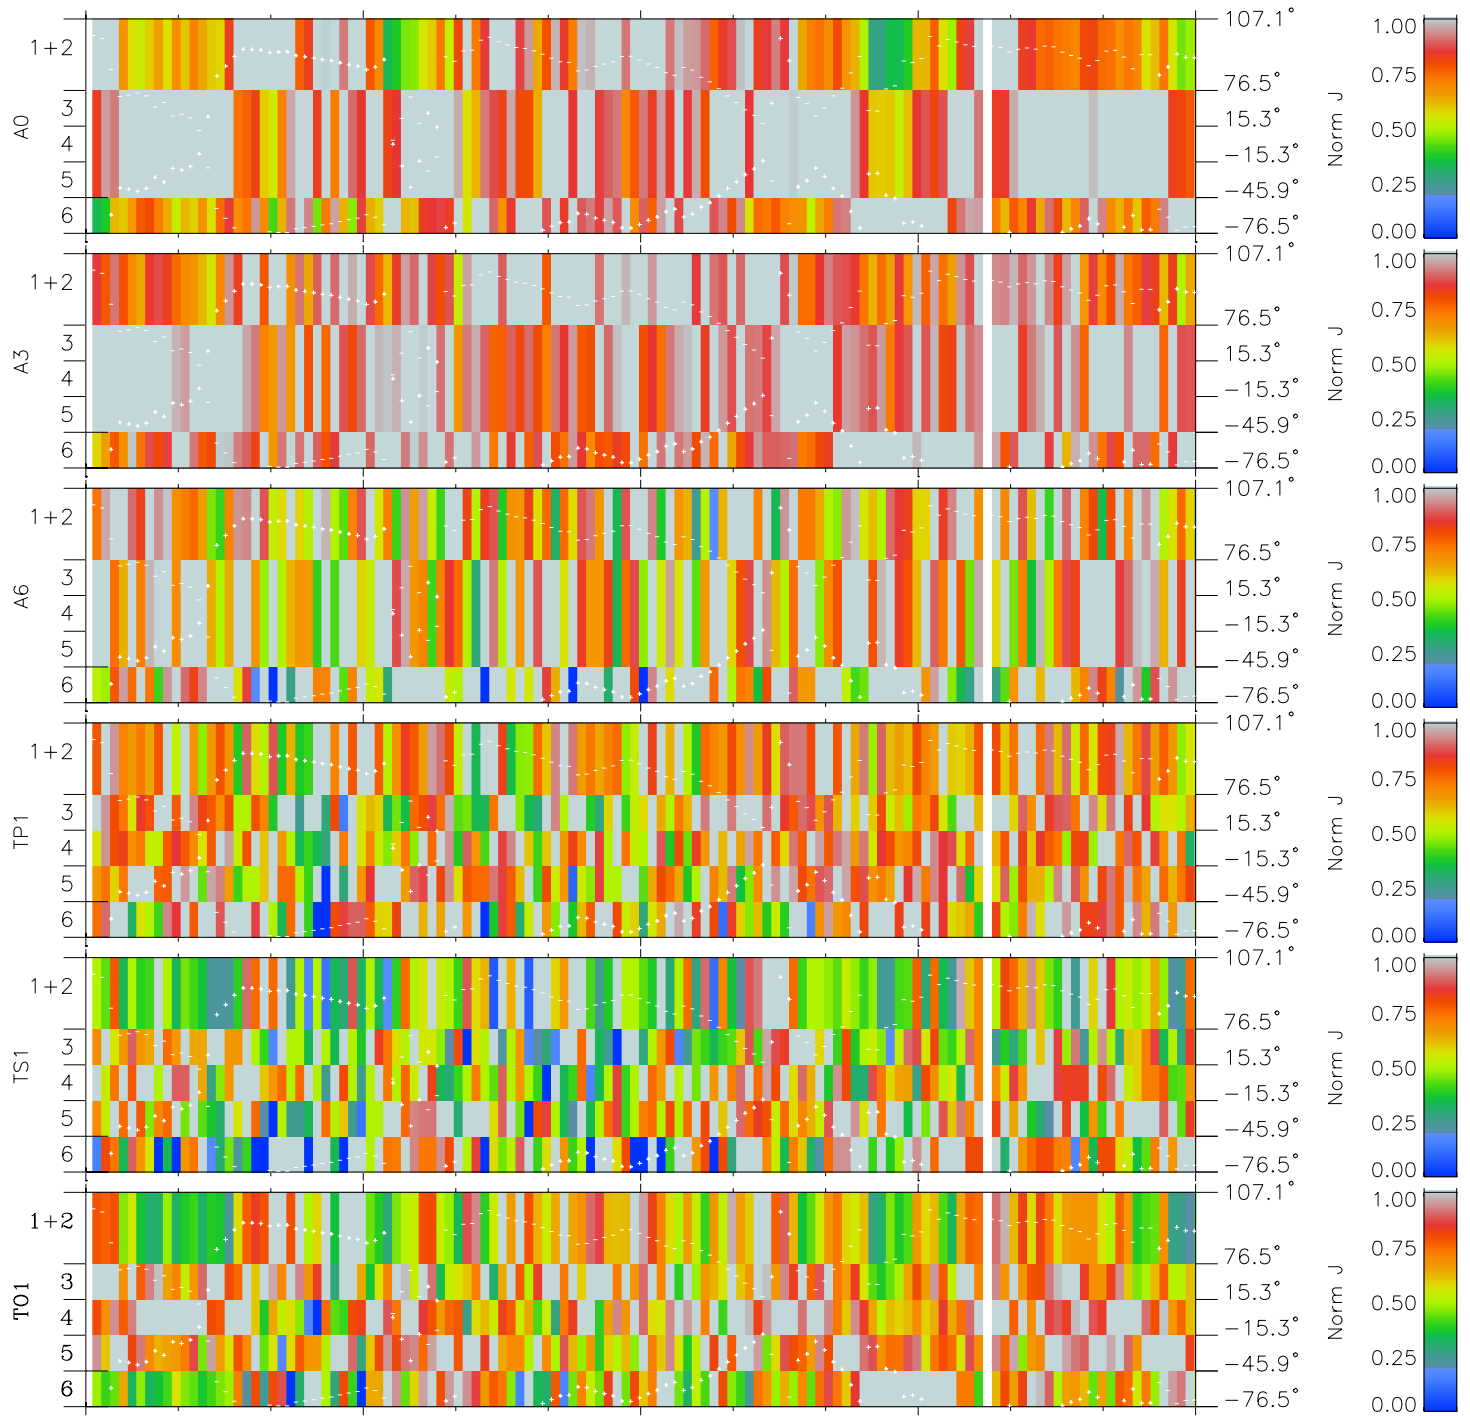

Galileo EPD Real Elevation Anisotropies 98242

Software Version: RTELEV_NORM V 1.20
Data Production: 06-03-00
Plot Production: Sun Sep 16 12:57:39 2001
Color File: wondr3
Geofactor File: 1.1

00:00:00 1998-242	242-06	242-12	242-18	00:00:00 1998-243	
+	+	+	+	+	X JSE(R _j)
-121.32	-121.07	-120.80	-120.53	-120.25	Y JSE(R _j)
-4.39	-4.76	-5.14	-5.51	-5.88	Z JSE(R _j)
4.71	4.72	4.72	4.73	4.73	

- ◇ = Jupiter look direction
- = Corotation look direction