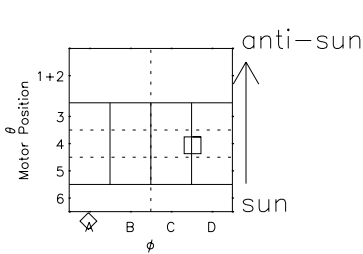

Galileo EPD Real Elevation Anisotropies 98242

Software Version: RTELEV_MEAN V 1.20
 Data Production: 06-03-00
 Plot Production: Sun Sep 16 12:57:16 2001
 Color File: wondr3
 Geofactor File: 1.1

Time	00:00:00 1998-242	242-06	242-12	242-18	00:00:00 1998-243	
X	-121.32	-121.07	-120.80	-120.53	-120.25	X JSE(R _j)
Y	-4.39	-4.76	-5.14	-5.51	-5.88	Y JSE(R _j)
Z	4.71	4.72	4.72	4.73	4.73	Z JSE(R _j)

- ◇ = Jupiter look direction
- = Corotation look direction