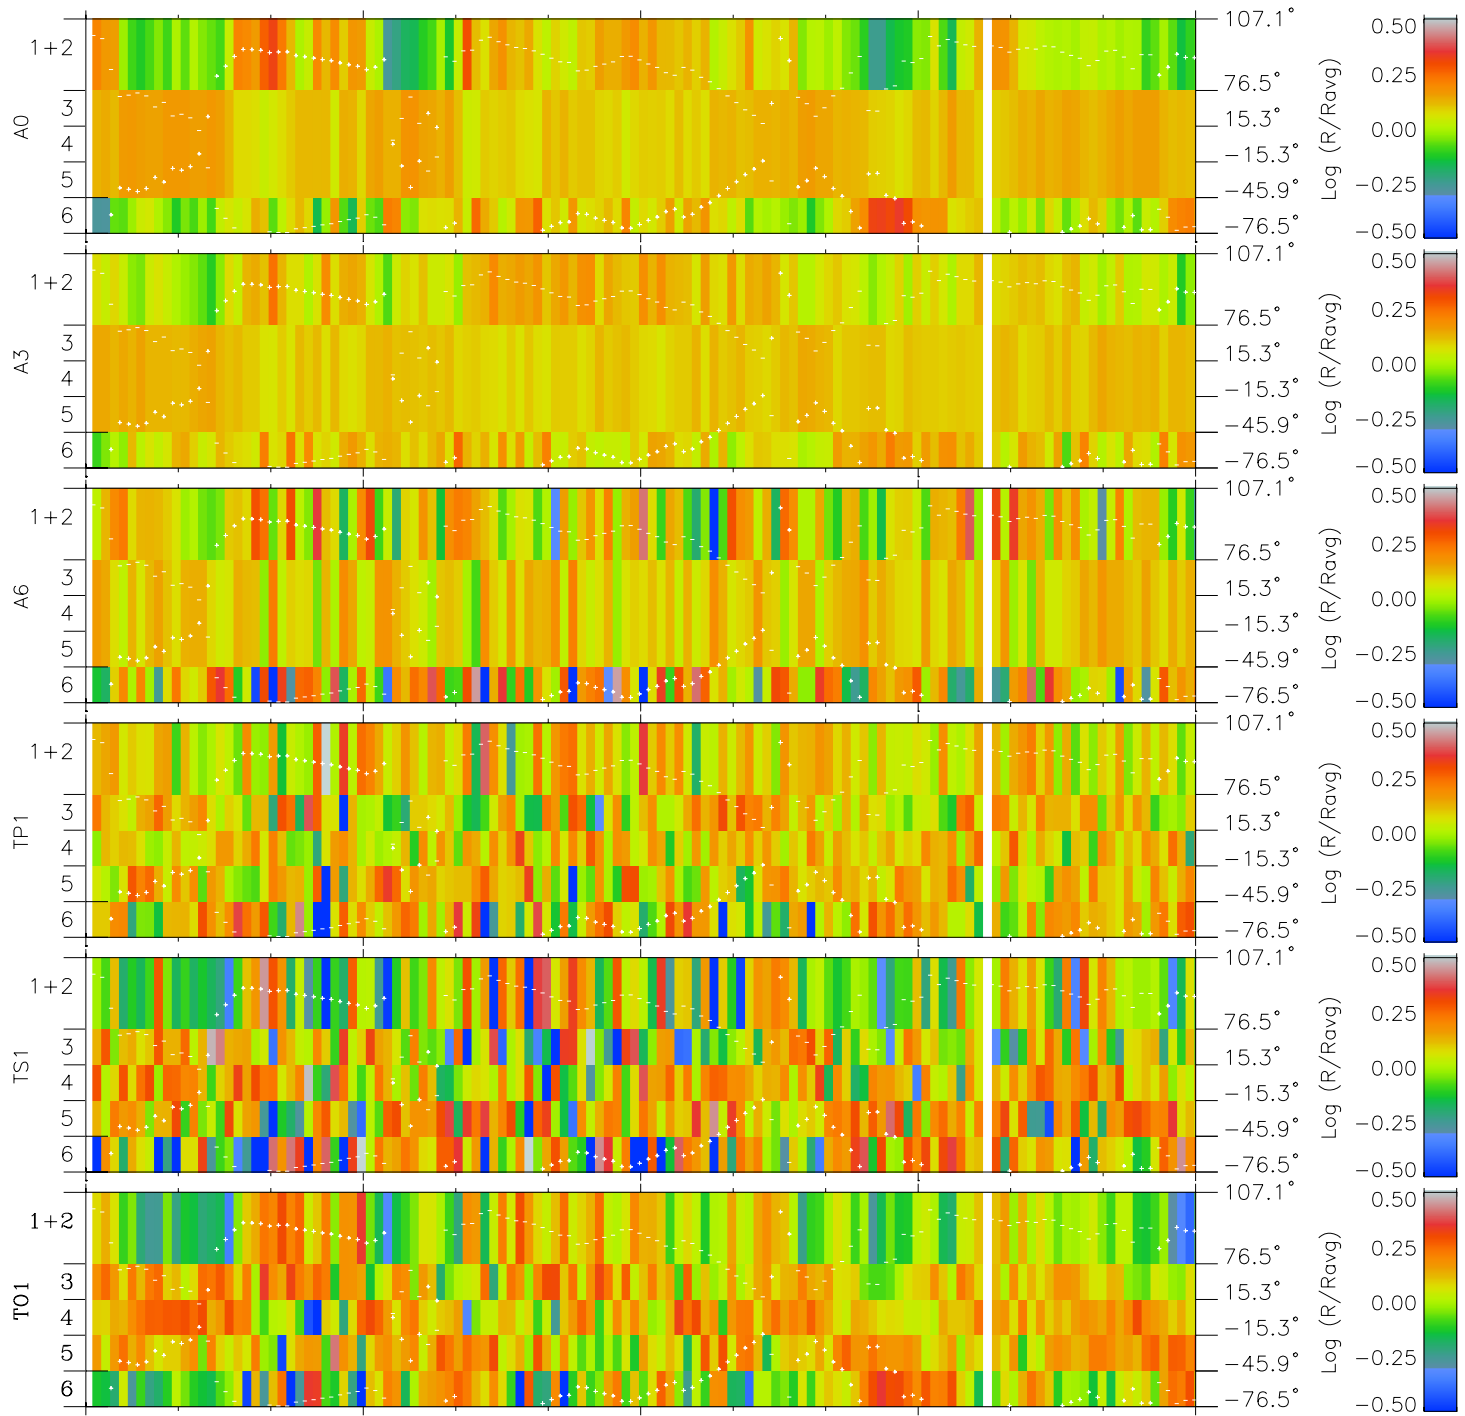

Galileo EPD Real Elevation Anisotropies 98242

Software Version: RTELEV_MEAN V 1.20
 Data Production: 06-03-00
 Plot Production: Sun Sep 16 12:57:16 2001
 Color File: wondr3
 Geofactor File: 1.1

Time	00:00:00 1998-242	242-06	242-12	242-18	00:00:00 1998-243	
X	-121.32	-121.07	-120.80	-120.53	-120.25	X JSE(R _j)
Y	-4.39	-4.76	-5.14	-5.51	-5.88	Y JSE(R _j)
Z	4.71	4.72	4.72	4.73	4.73	Z JSE(R _j)

- ◇ = Jupiter look direction
- = Corotation look direction