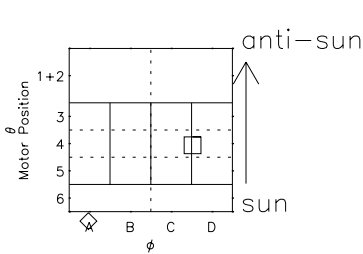

Galileo EPD Real Elevation Anisotropies 98242

Software Version: RTELEV_FLUX V 1.20
Data Production: 06-03-00
Plot Production: Sun Sep 16 12:57:28 2001
Color File: wondr3
Geofactor File: 1.1

00:00:00 1998-242	242-06	242-12	242-18	00:00:00 1998-243	
+	+	+	+	+	X JSE(R _j)
-121.32	-121.07	-120.80	-120.53	-120.25	Y JSE(R _j)
-4.39	-4.76	-5.14	-5.51	-5.88	Z JSE(R _j)
4.71	4.72	4.72	4.73	4.73	

- ◇ = Jupiter look direction
- = Corotation look direction