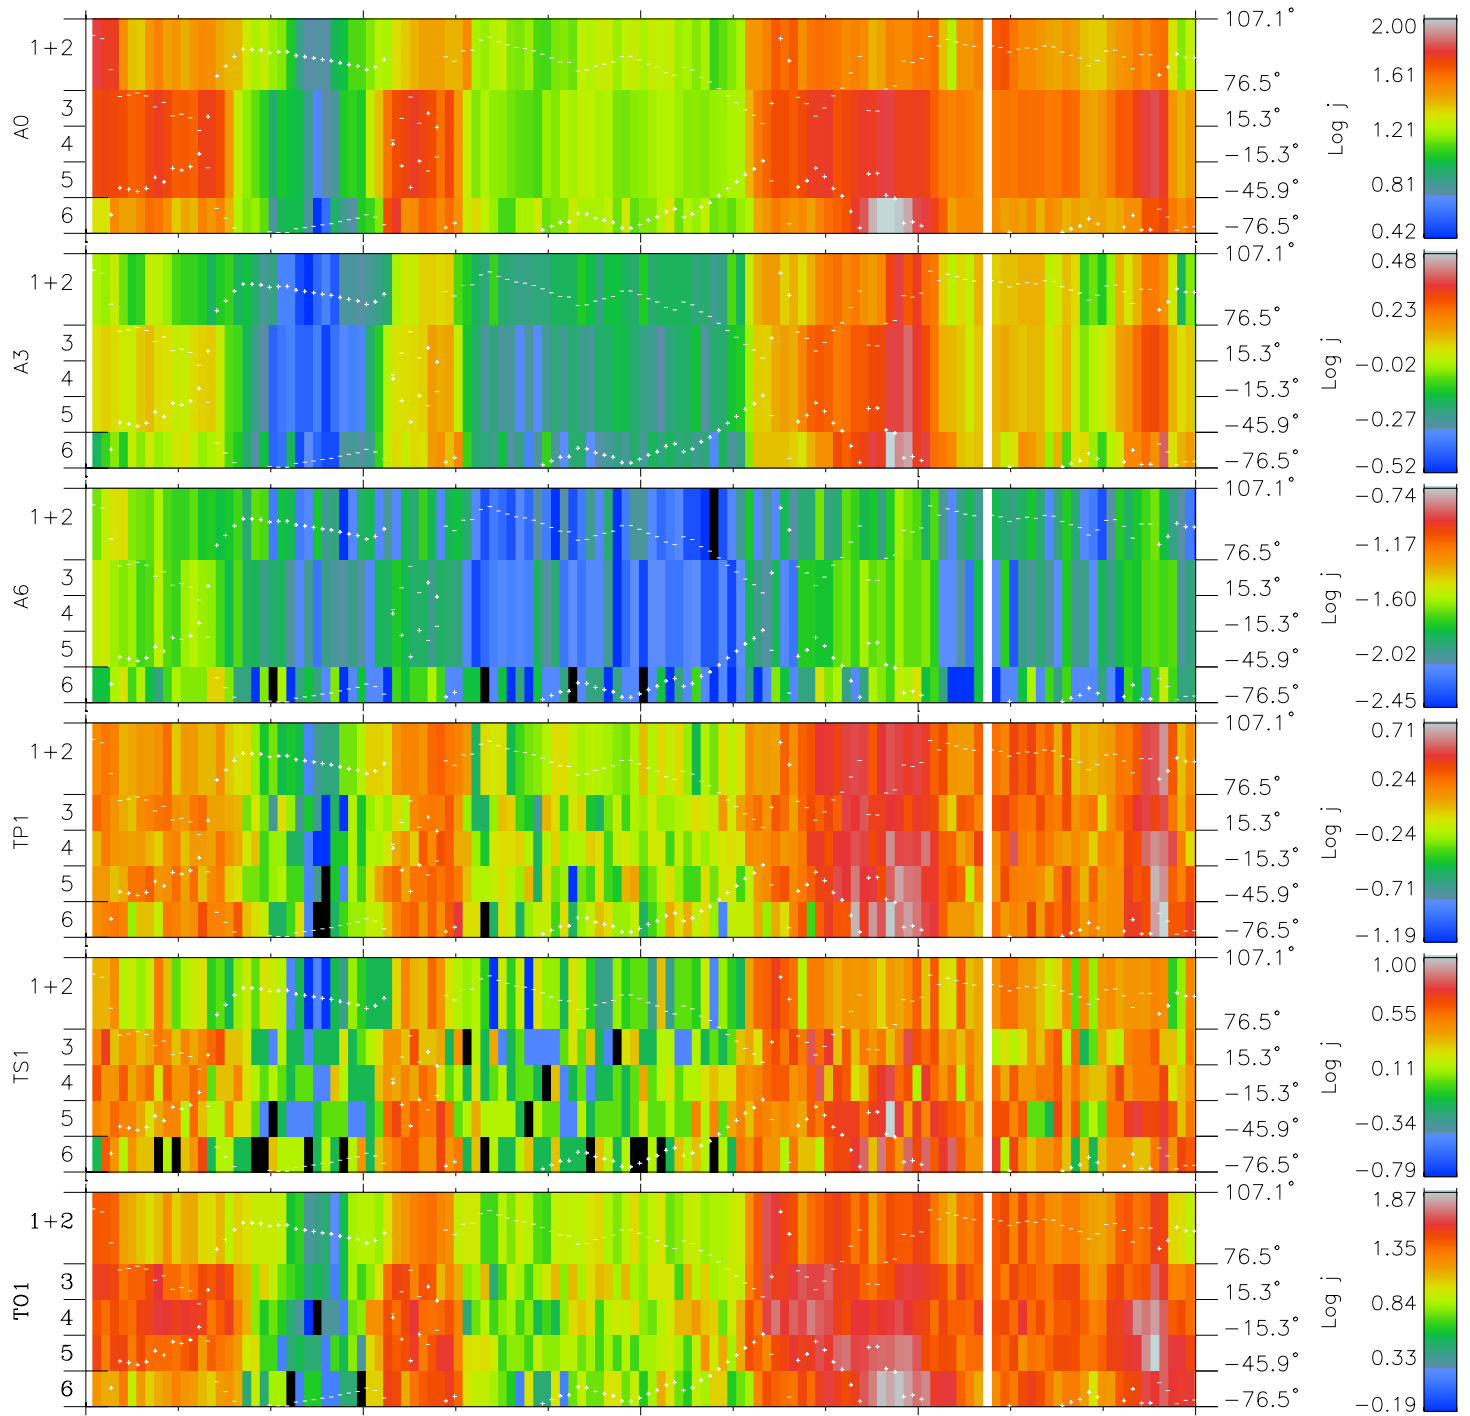

Galileo EPD Real Elevation Anisotropies 98242

Software Version: RTELEV_FLUX V 1.20
Data Production: 06-03-00
Plot Production: Sun Sep 16 12:57:28 2001
Color File: wondr3
Geofactor File: 1.1

00:00:00 1998-242	242-06	242-12	242-18	00:00:00 1998-243	
+	+	+	+	+	X JSE(R _j)
-121.32	-121.07	-120.80	-120.53	-120.25	Y JSE(R _j)
-4.39	-4.76	-5.14	-5.51	-5.88	Z JSE(R _j)
4.71	4.72	4.72	4.73	4.73	

- ◇ = Jupiter look direction
- = Corotation look direction