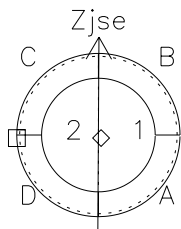

Galileo EPD Real Time Azimuth Anisotropies 98242

Software Version: RTAZIM_NORM V 1.20
 Data Production: 06-03-00
 Plot Production: Sun Sep 16 12:58:15 2001
 Color File: wondr3
 Geofactor File: 1.1

◇ = Jupiter look direction
 □ = Corotation look direction