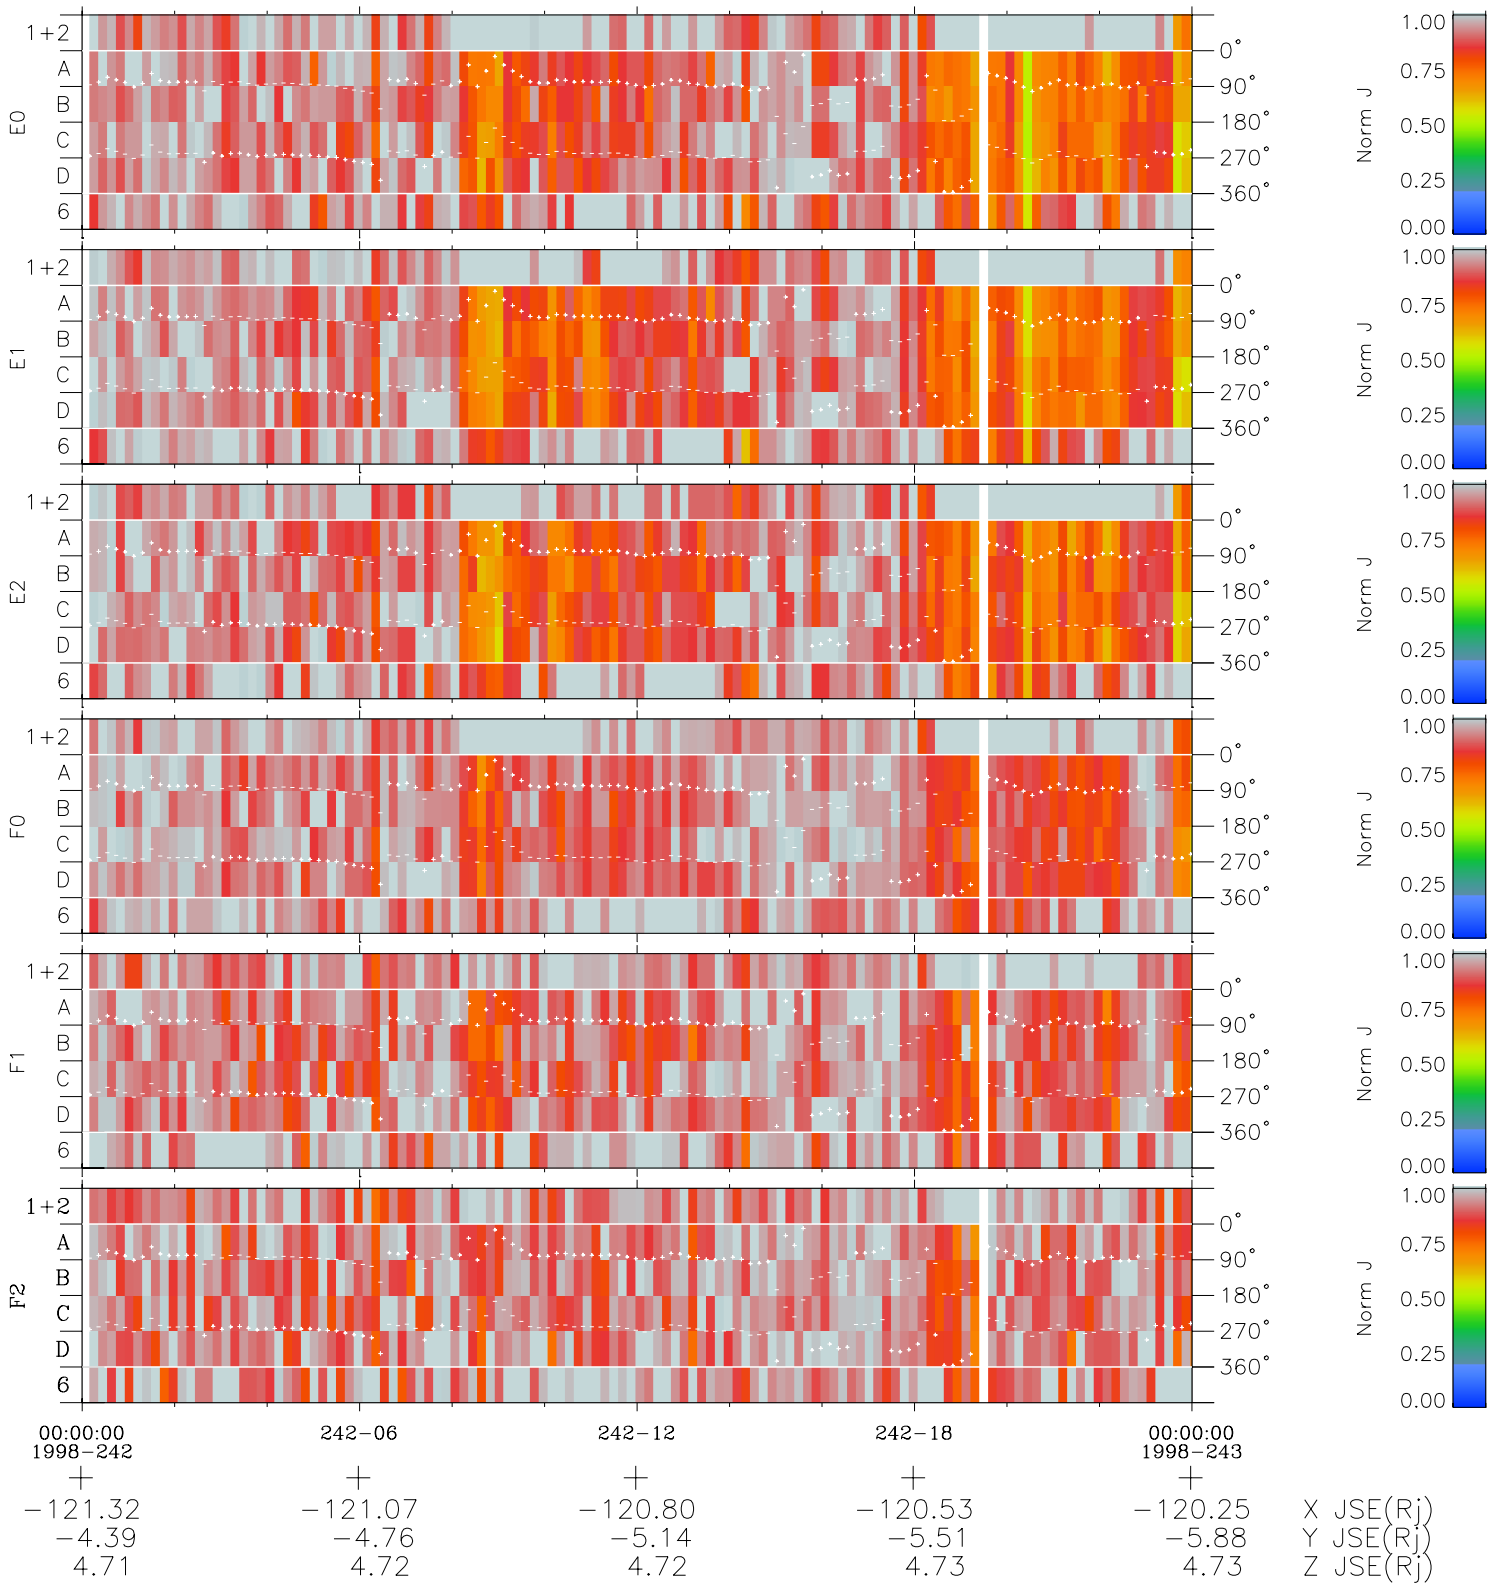

Galileo EPD Real Time Azimuth Anisotropies 98242

Software Version: RTAZIM_NORM V 1.20
 Data Production: 06-03-00
 Plot Production: Sun Sep 16 12:58:15 2001
 Color File: wondr3
 Geofactor File: 1.1

◇ = Jupiter look direction
 □ = Corotation look direction