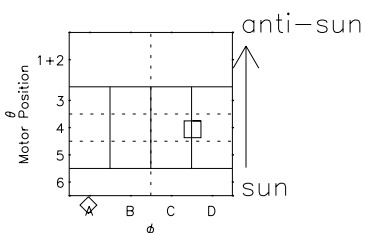

Galileo EPD Real Time Azimuth Anisotropies 98242

Software Version: RTAZIM_NORM V 1.20
 Data Production: 06-03-00
 Plot Production: Sun Sep 16 12:58:15 2001
 Color File: wondr3
 Geofactor File: 1.1

◇ = Jupiter look direction
 □ = Corotation look direction