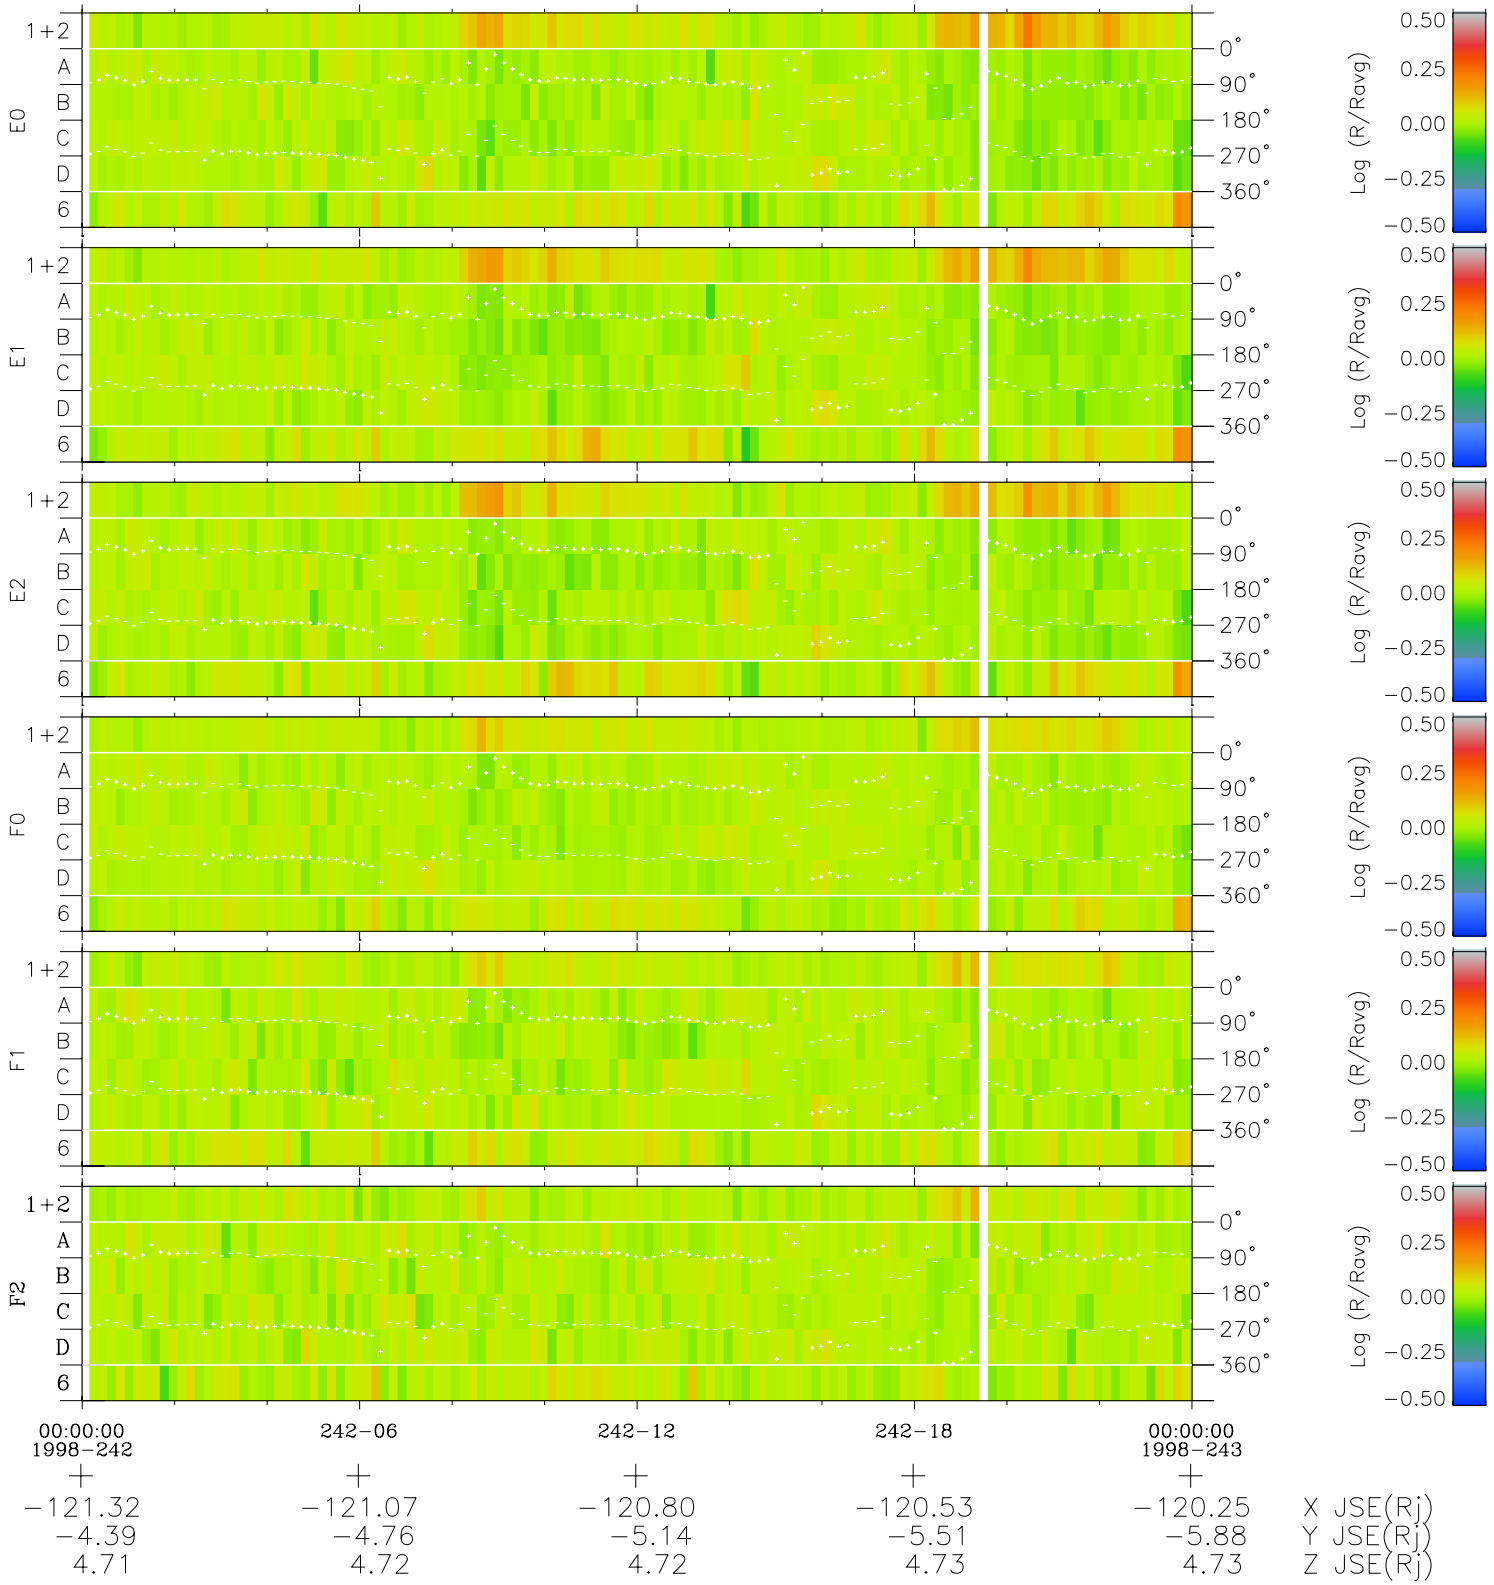

# Galileo EPD Real Time Azimuth Anisotropies 98242

Software Version: RTAZIM\_MEAN V 1.20  
 Data Production: 06-03-00  
 Plot Production: Sun Sep 16 12:57:55 2001  
 Color File: wondr3  
 Geofactor File: 1.1

- ◇ = Jupiter look direction
- = Corotation look direction