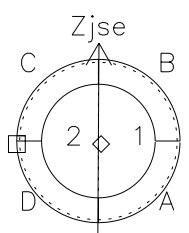

Galileo EPD Real Time Azimuth Anisotropies 98242

Software Version: RTAZIM_FLUX V 1.20
 Data Production: 06-03-00
 Plot Production: Sun Sep 16 12:58:05 2001
 Color File: wondr3
 Geofactor File: 1.1

00:00:00 1998-242	242-06	242-12	242-18	00:00:00 1998-243	
+	+	+	+	+	X JSE(R _j)
-121.32	-121.07	-120.80	-120.53	-120.25	Y JSE(R _j)
-4.39	-4.76	-5.14	-5.51	-5.88	Z JSE(R _j)
4.71	4.72	4.72	4.73	4.73	

◇ = Jupiter look direction
 □ = Corotation look direction