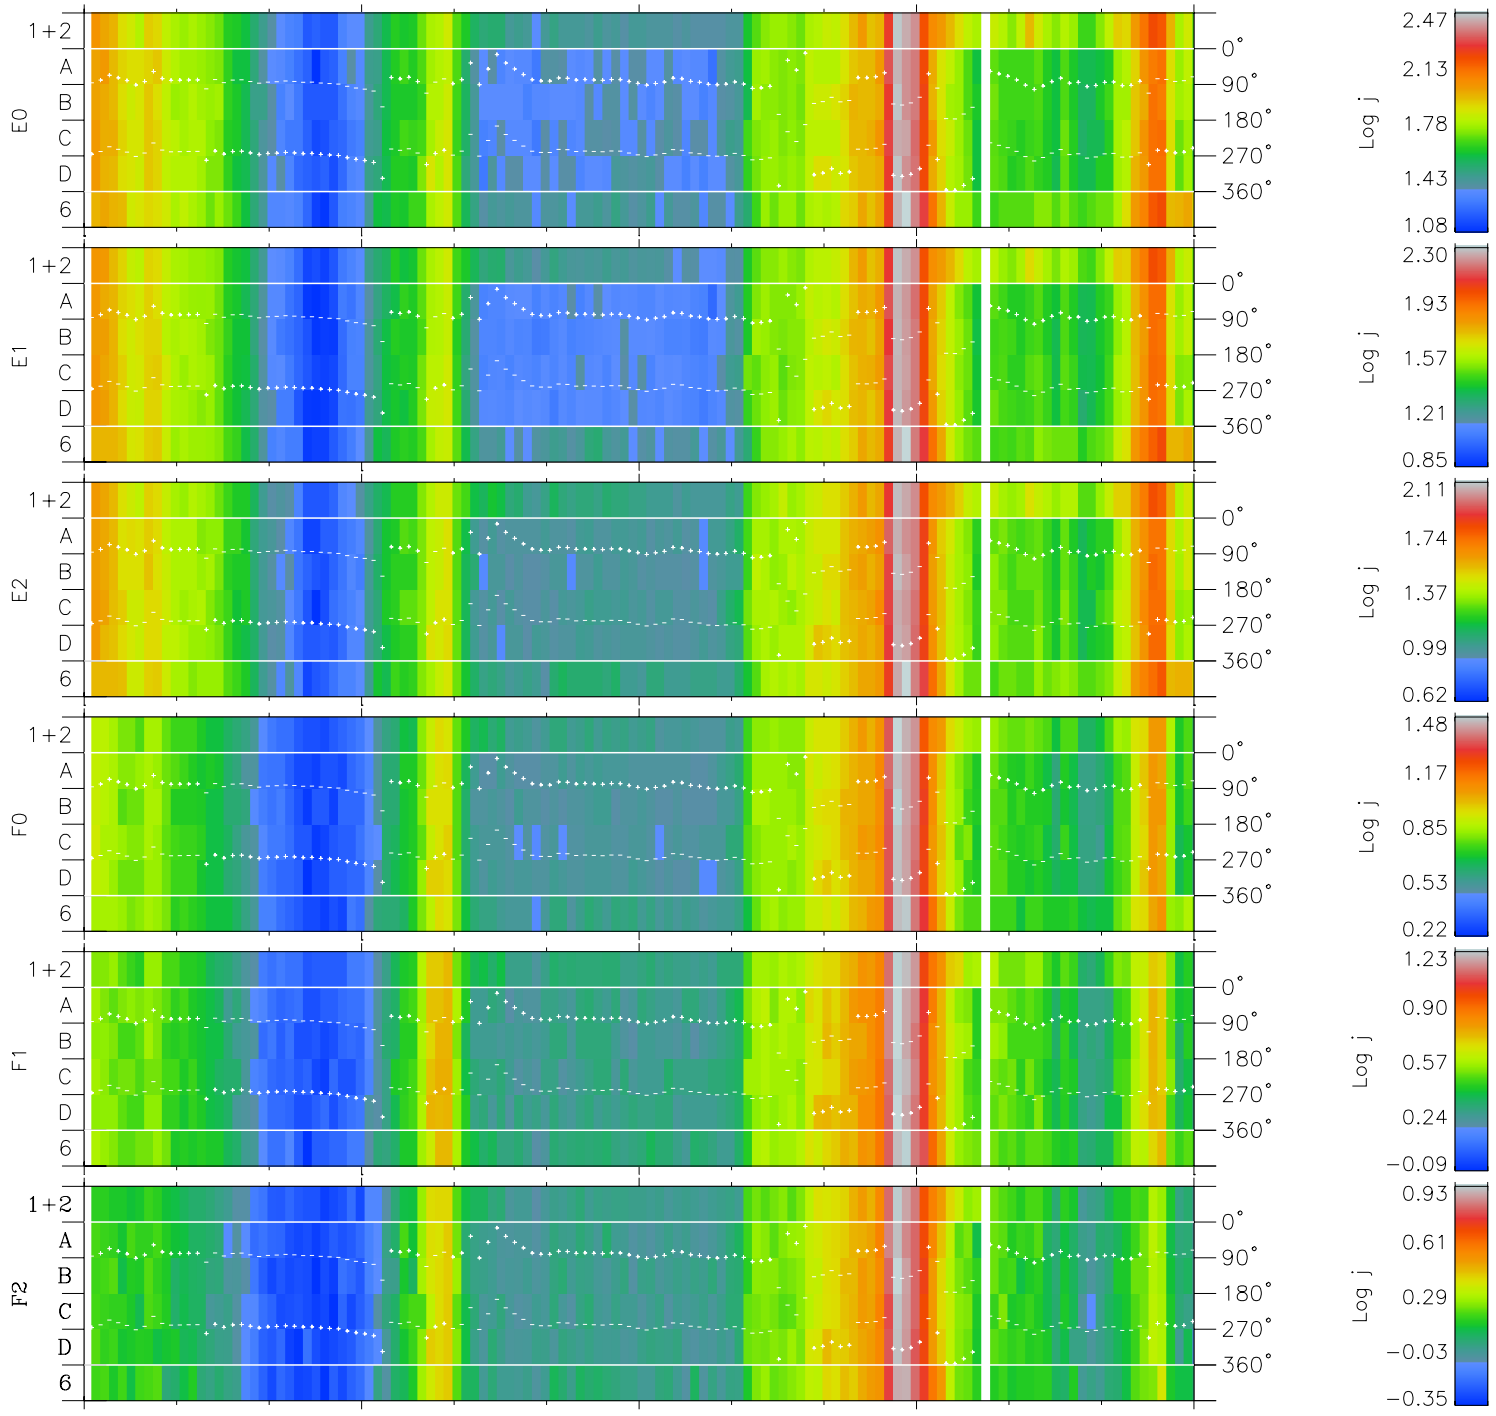

Galileo EPD Real Time Azimuth Anisotropies 98242

Software Version: RTAZIM_FLUX V 1.20
 Data Production: 06-03-00
 Plot Production: Sun Sep 16 12:58:05 2001
 Color File: wondr3
 Geofactor File: 1.1

00:00:00 1998-242	242-06	242-12	242-18	00:00:00 1998-243	
+	+	+	+	+	X JSE(R _j)
-121.32	-121.07	-120.80	-120.53	-120.25	Y JSE(R _j)
-4.39	-4.76	-5.14	-5.51	-5.88	Z JSE(R _j)
4.71	4.72	4.72	4.73	4.73	

◇ = Jupiter look direction
 □ = Corotation look direction