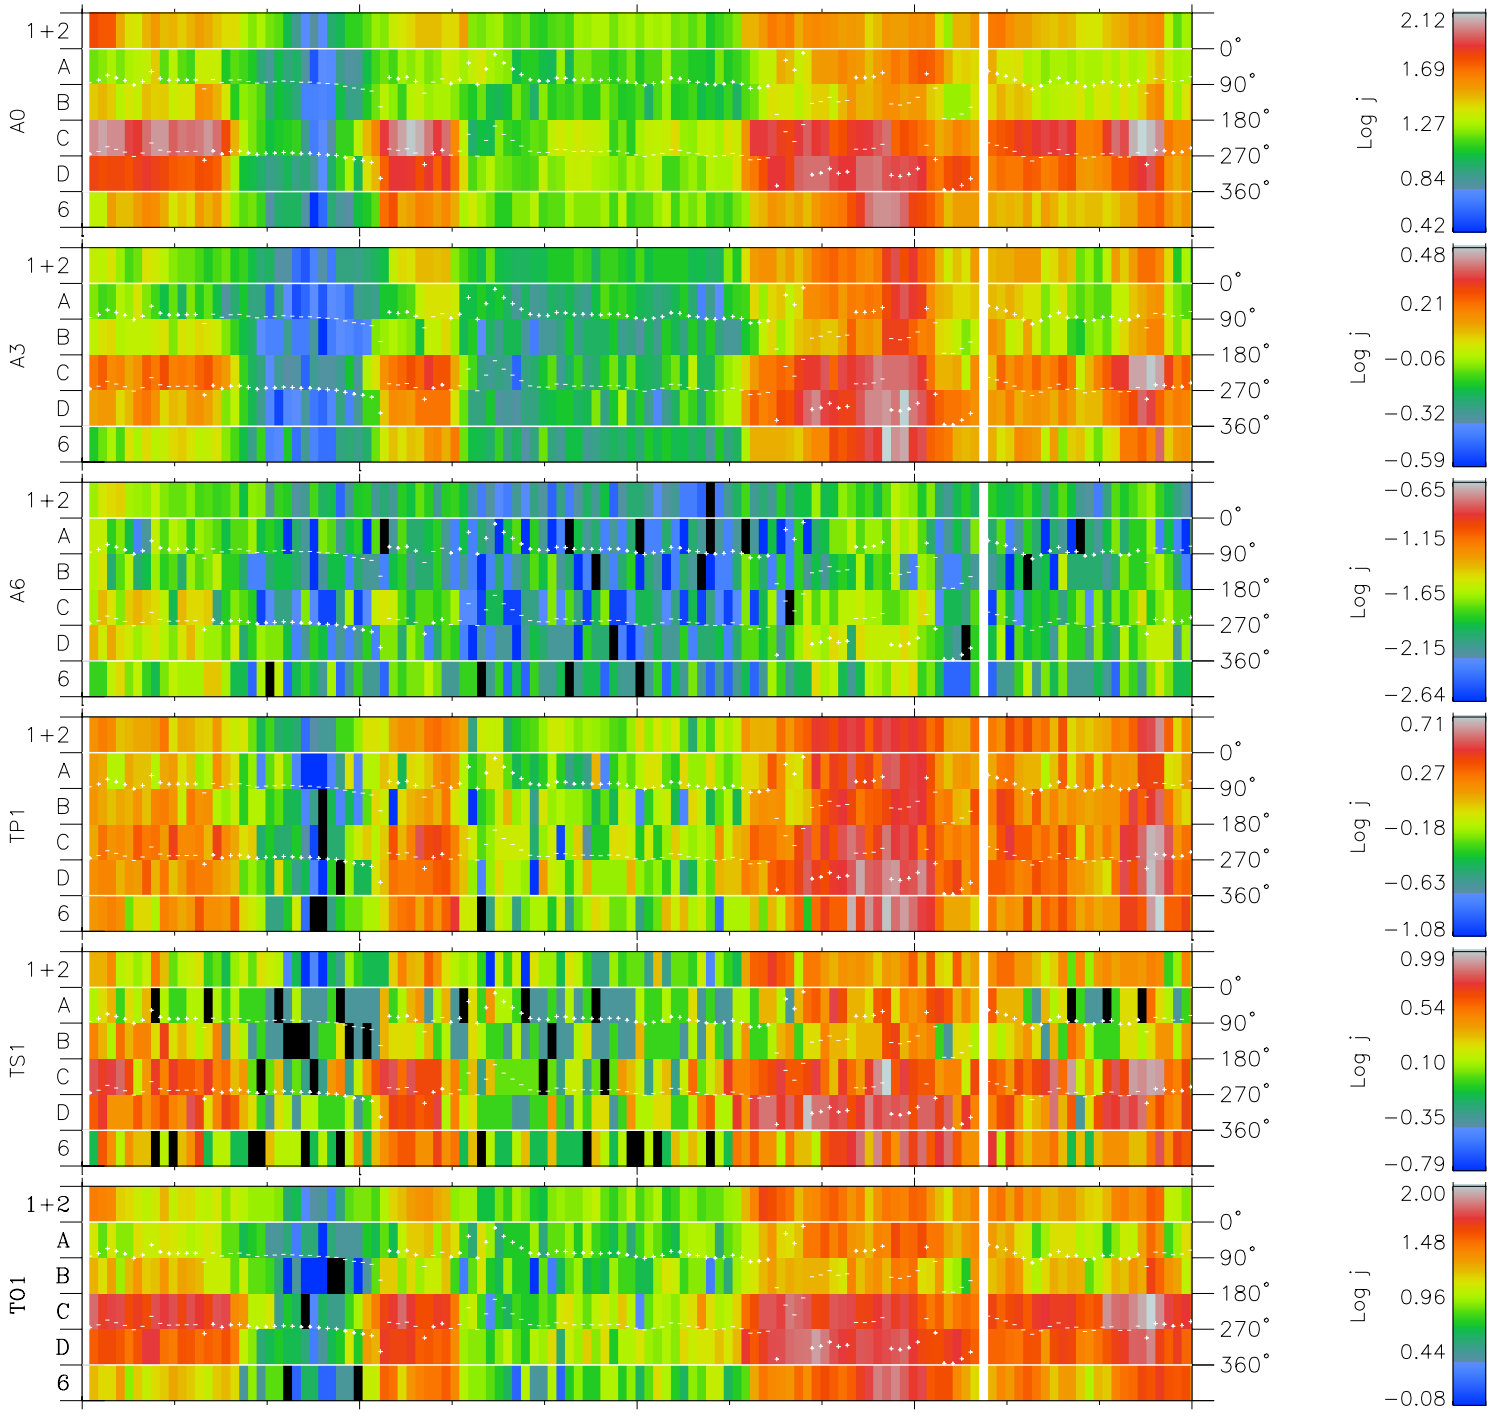

# Galileo EPD Real Time Azimuth Anisotropies 98242

Software Version: RTAZIM\_FLUX V 1.20  
 Data Production: 06-03-00  
 Plot Production: Sun Sep 16 12:58:00 2001  
 Color File: wondr3  
 Geofactor File: 1.1

00:00:00 1998-242	242-06	242-12	242-18	00:00:00 1998-243	
+	+	+	+	+	X JSE(R <sub>j</sub> )
-121.32	-121.07	-120.80	-120.53	-120.25	Y JSE(R <sub>j</sub> )
-4.39	-4.76	-5.14	-5.51	-5.88	Z JSE(R <sub>j</sub> )
4.71	4.72	4.72	4.73	4.73	

◇ = Jupiter look direction  
 □ = Corotation look direction