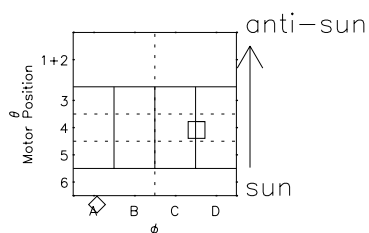

Galileo EPD Real Time R6 Ions Spectra 98241

Software Version: RTSPEC_R6 V 1.20
 Data Production: 06-03-00
 Plot Production: Sun Sep 16 12:48:06 2001
 Color File: wondr3
 Geofactor File: 1.1

- ◇ = Jupiter look direction
- = Corotation look direction