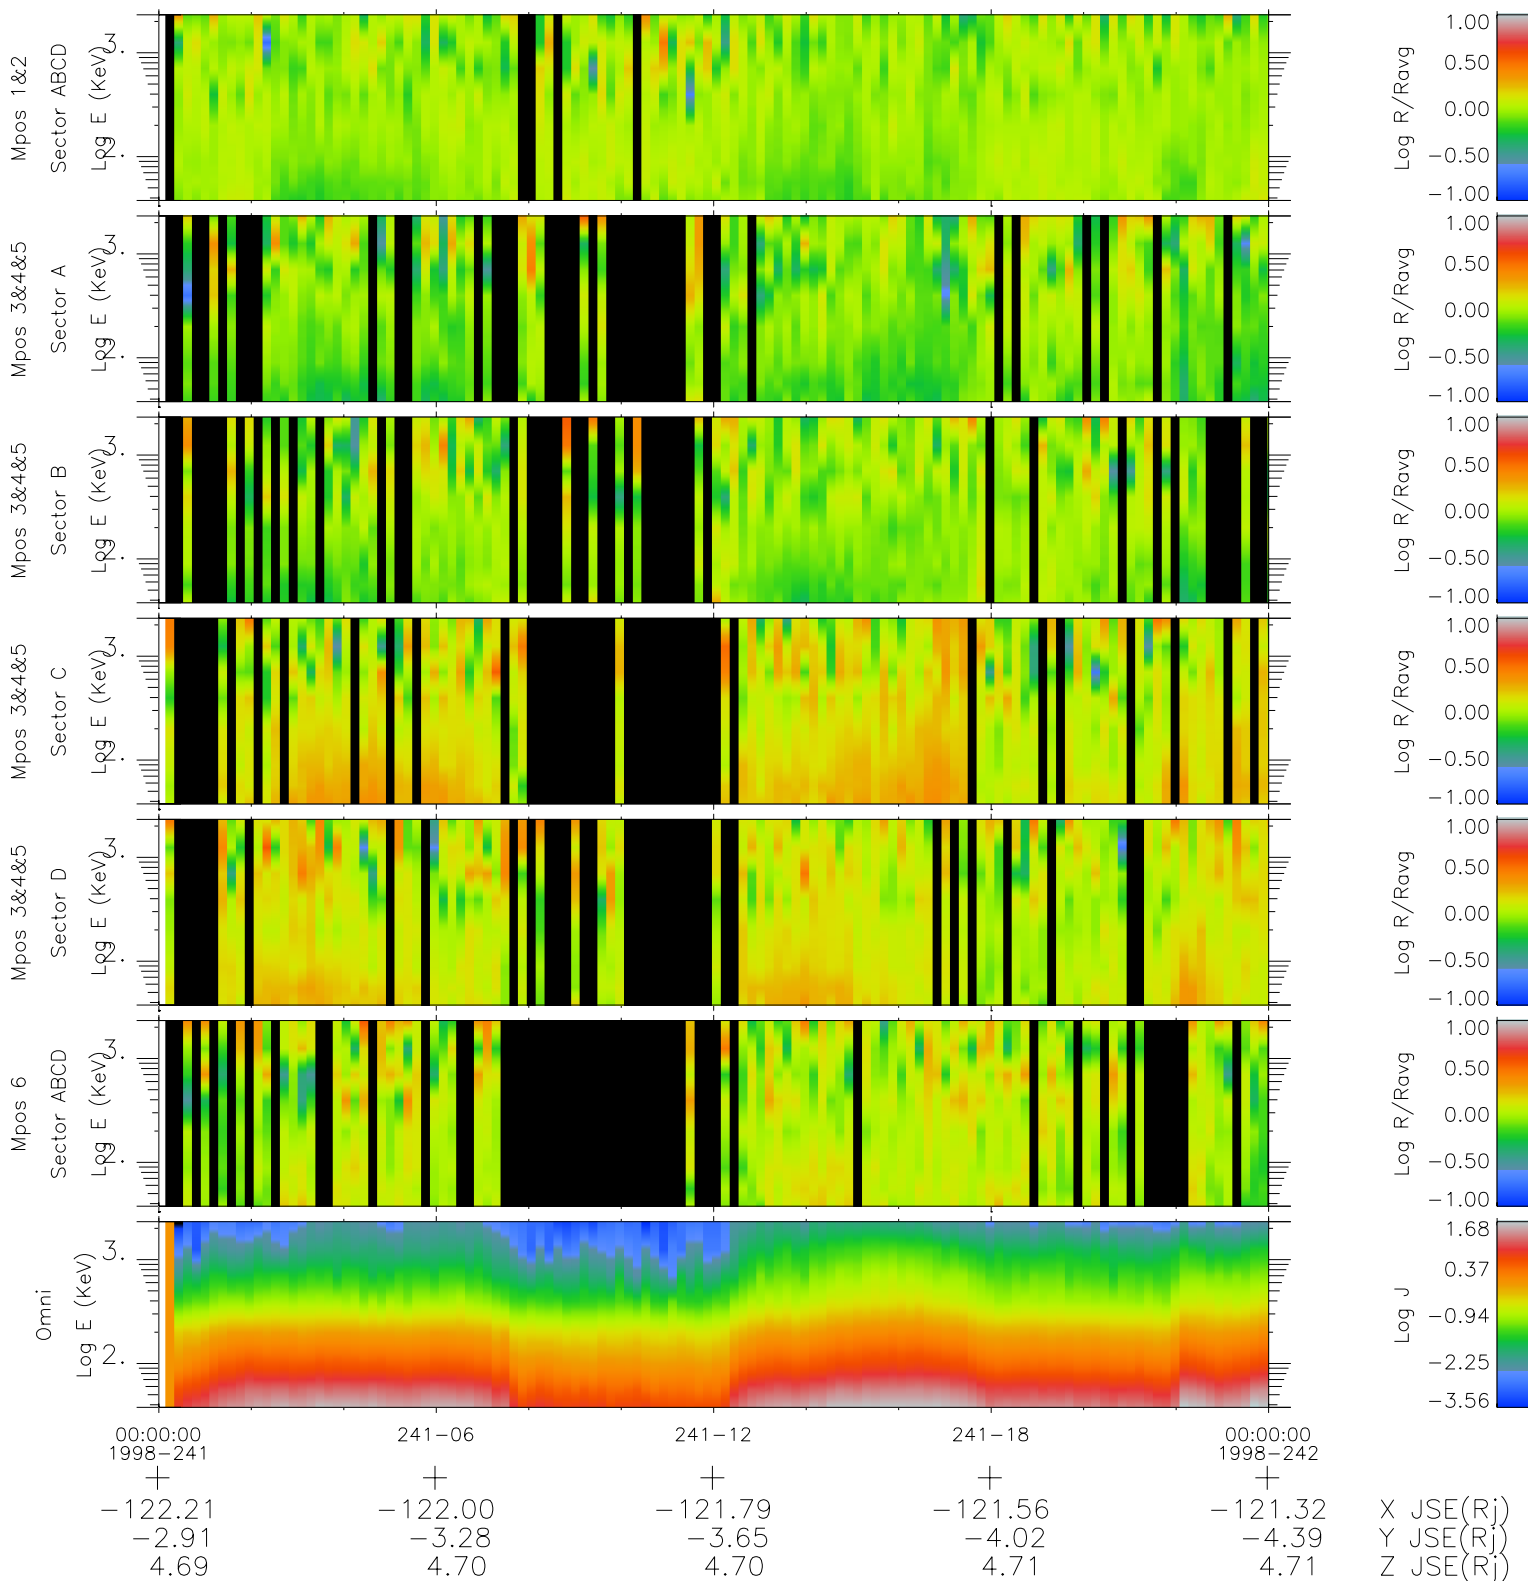

Galileo EPD Real Time R6 Ions Spectra 98241

Software Version: RTSPEC_R6 V 1.20
 Data Production: 06-03-00
 Plot Production: Sun Sep 16 12:48:06 2001
 Color File: wondr3
 Geofactor File: 1.1

- ◇ = Jupiter look direction
- = Corotation look direction