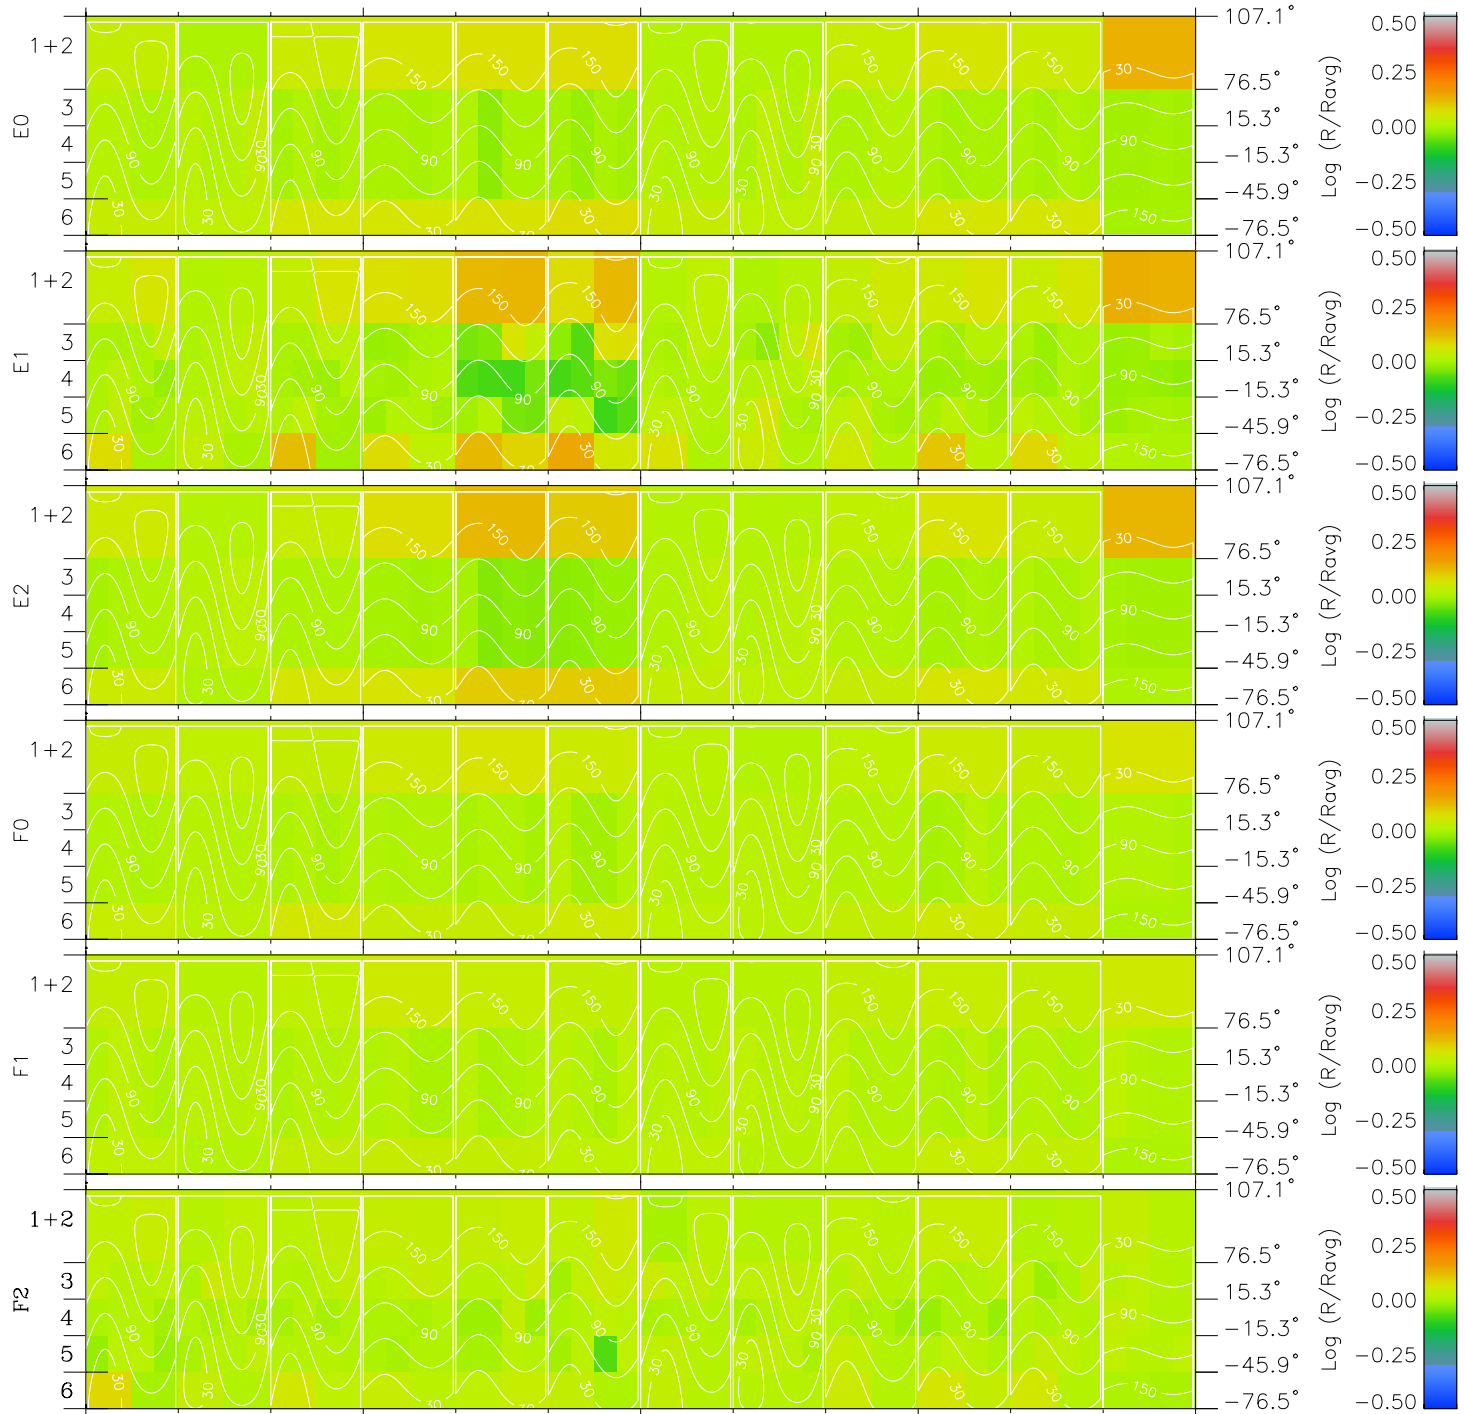

Galileo EPD Real Time All-Sky Anisotropies 98241

Software Version: RTSKY_MEAN V 1.20
 Data Production: 06-03-00
 Plot Production: Sun Sep 16 12:48:33 2001
 Color File: wondr3
 Geofactor File: 1.1

00:00:00
1998-241

241-06

241-12

241-18

00:00:00
1998-242

+
-122.21
-2.91
4.69

+
-122.00
-3.28
4.70

+
-121.79
-3.65
4.70

+
-121.56
-4.02
4.71

+
-121.32
-4.39
4.71

X JSE(R_j)
Y JSE(R_j)
Z JSE(R_j)

- ◇ = Jupiter look direction
- = Corotation look direction