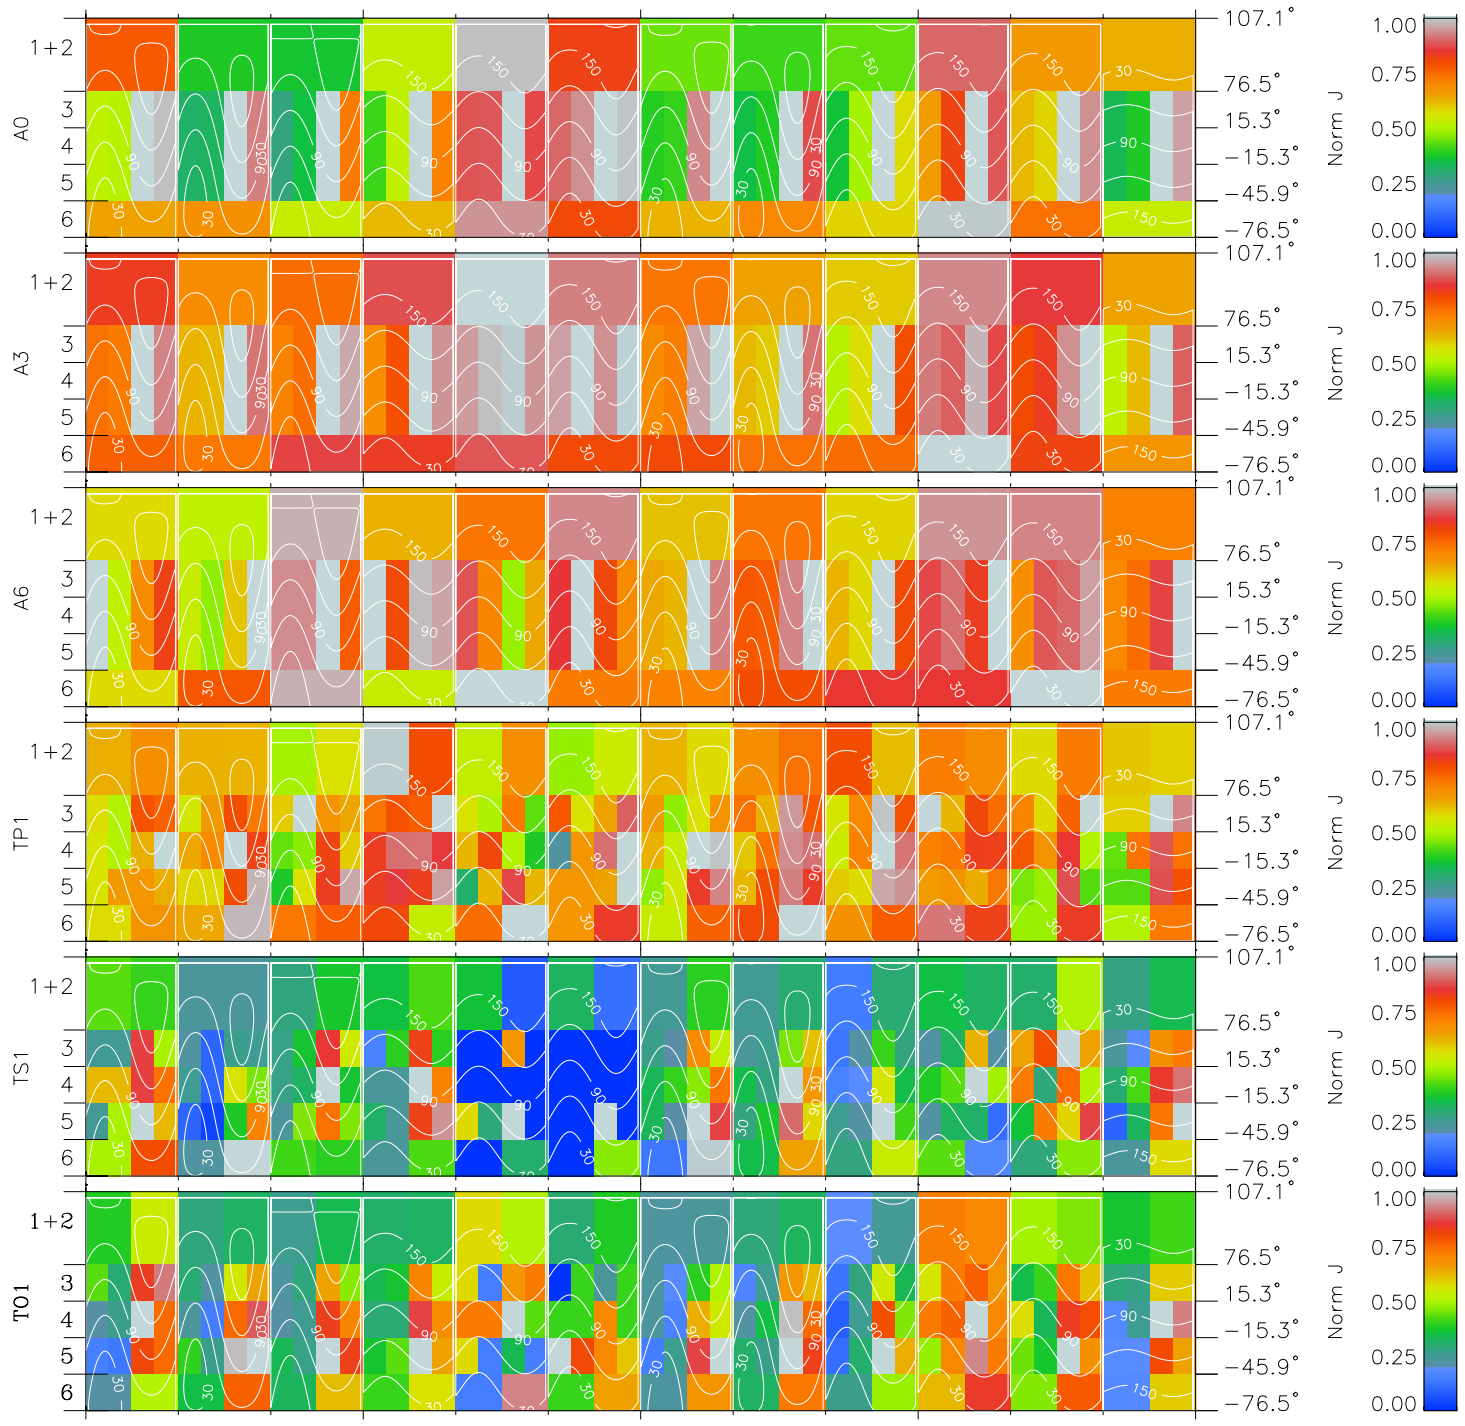

Galileo EPD Real Time All-Sky Anisotropies 98241

Software Version: RTSKY_NORM V 1.20
 Data Production: 06-03-00
 Plot Production: Sun Sep 16 12:48:54 2001
 Color File: wondr3
 Geofactor File: 1.1

00:00:00 1998-241	241-06	241-12	241-18	00:00:00 1998-242	
+	+	+	+	+	
-122.21	-122.00	-121.79	-121.56	-121.32	X JSE(R _j)
-2.91	-3.28	-3.65	-4.02	-4.39	Y JSE(R _j)
4.69	4.70	4.70	4.71	4.71	Z JSE(R _j)

- ◇ = Jupiter look direction
- = Corotation look direction