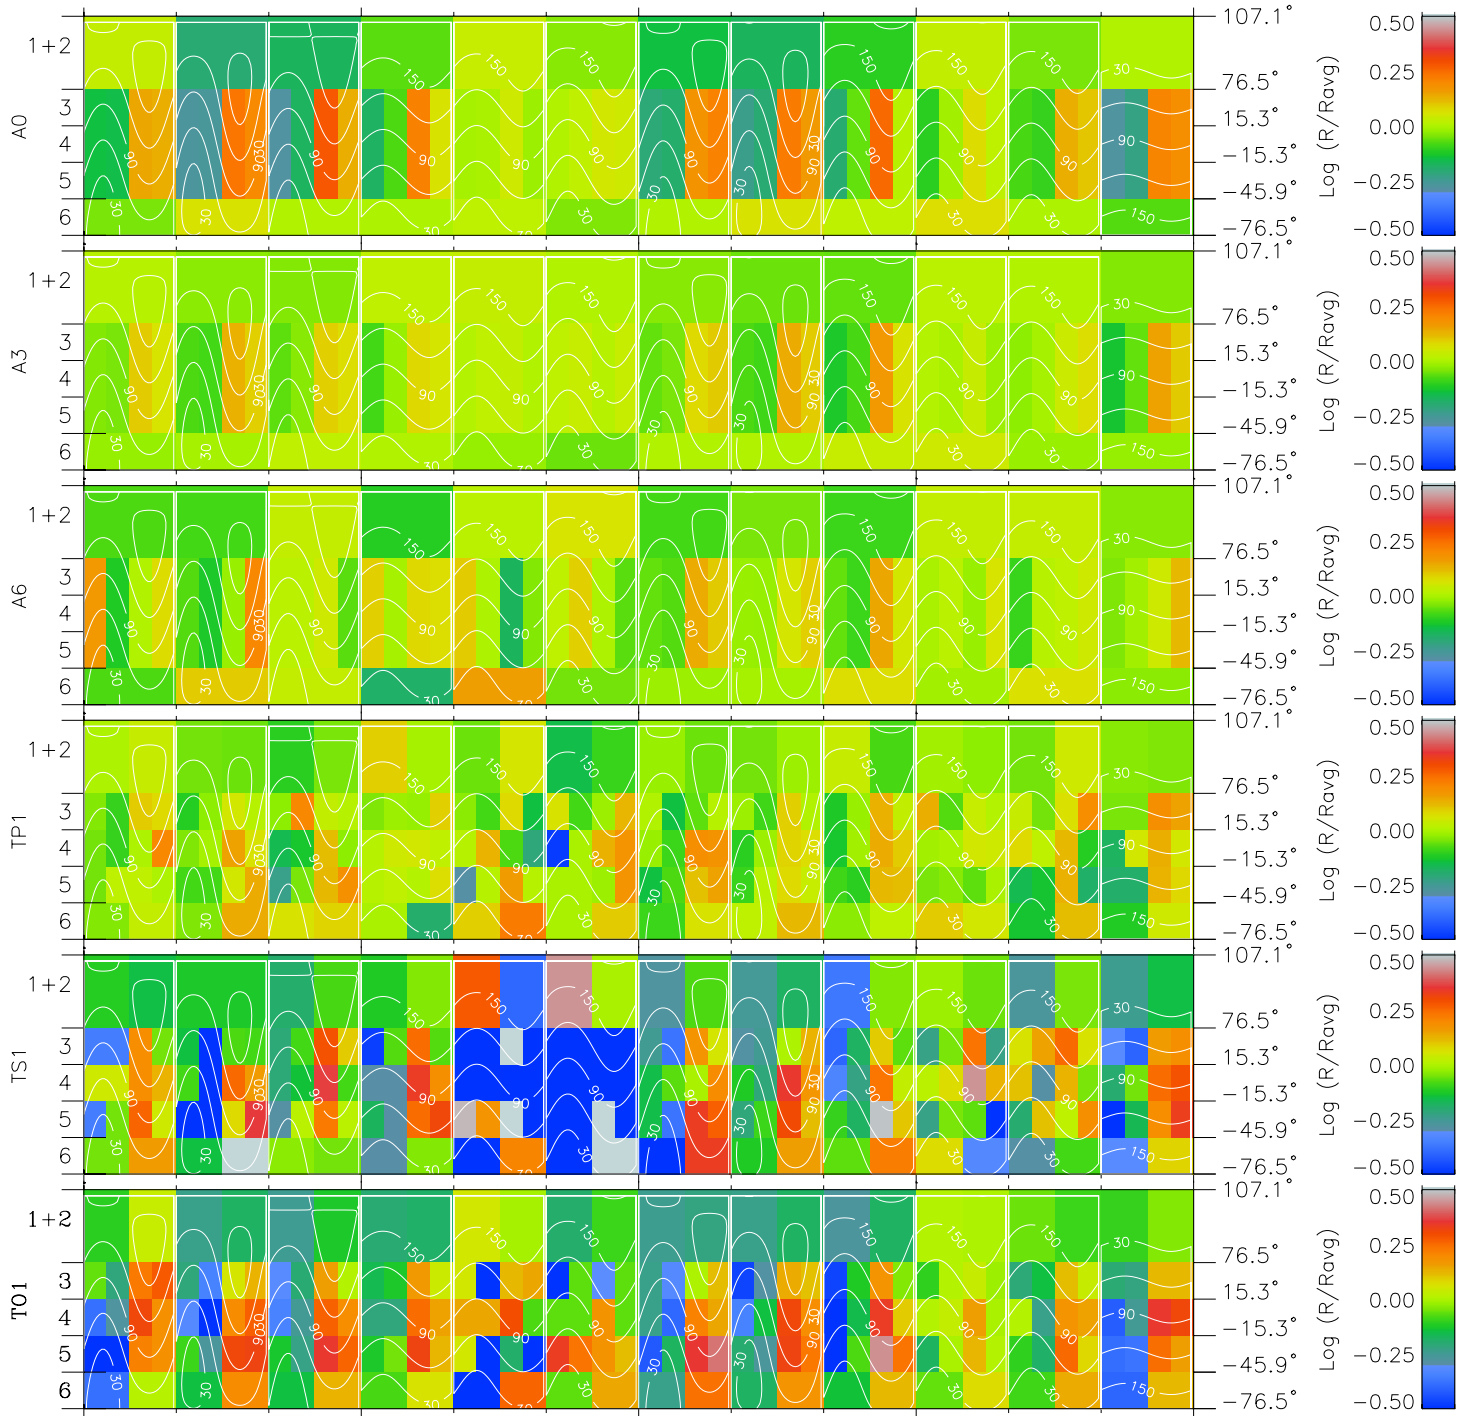

Galileo EPD Real Time All-Sky Anisotropies 98241

Software Version: RTSKY_MEAN V 1.20
 Data Production: 06-03-00
 Plot Production: Sun Sep 16 12:48:28 2001
 Color File: wondr3
 Geofactor File: 1.1

00:00:00
1998-241

241-06

241-12

241-18

00:00:00
1998-242

+
-122.21
-2.91
4.69

+
-122.00
-3.28
4.70

+
-121.79
-3.65
4.70

+
-121.56
-4.02
4.71

+
-121.32
-4.39
4.71

X JSE(R_j)
Y JSE(R_j)
Z JSE(R_j)

- ◇ = Jupiter look direction
- = Corotation look direction