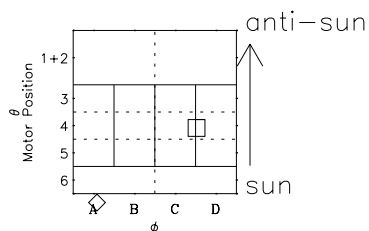

Galileo EPD Real-Time Omni 98241

Software Version: RTLINE_OMNI V 1.20
Data Production: 06-03-00
Plot Production: Sun Sep 16 12:50:13 2001

◇ = Jupiter look direction
□ = Corotation look direction