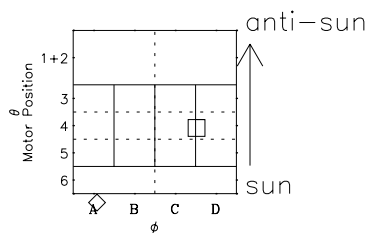

Galileo EPD Real-Time Omni 98241

Software Version: RTLINE_OMNI V 1.20
Data Production: 06-03-00
Plot Production: Sun Sep 16 12:50:13 2001

- ◇ = Jupiter look direction
- = Corotation look direction