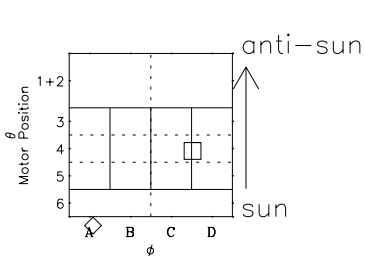

# Galileo EPD Real-Time Omni 98241

Software Version: RTLINE\_OMNI V 1.20  
Data Production: 06-03-00  
Plot Production: Sun Sep 16 12:50:12 2001

- ◇ = Jupiter look direction
- = Corotation look direction