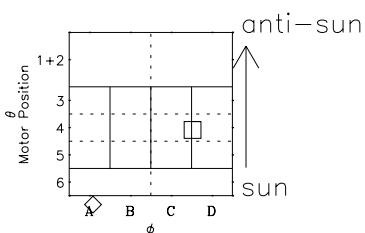

# Galileo EPD Real-Time Six-Sector 98241

Software Version: RTLINE\_R6 V 1.20  
Data Production: 06-03-00  
Plot Production: Sun Sep 16 12:50:20 2001

◇ = Jupiter look direction  
□ = Corotation look direction