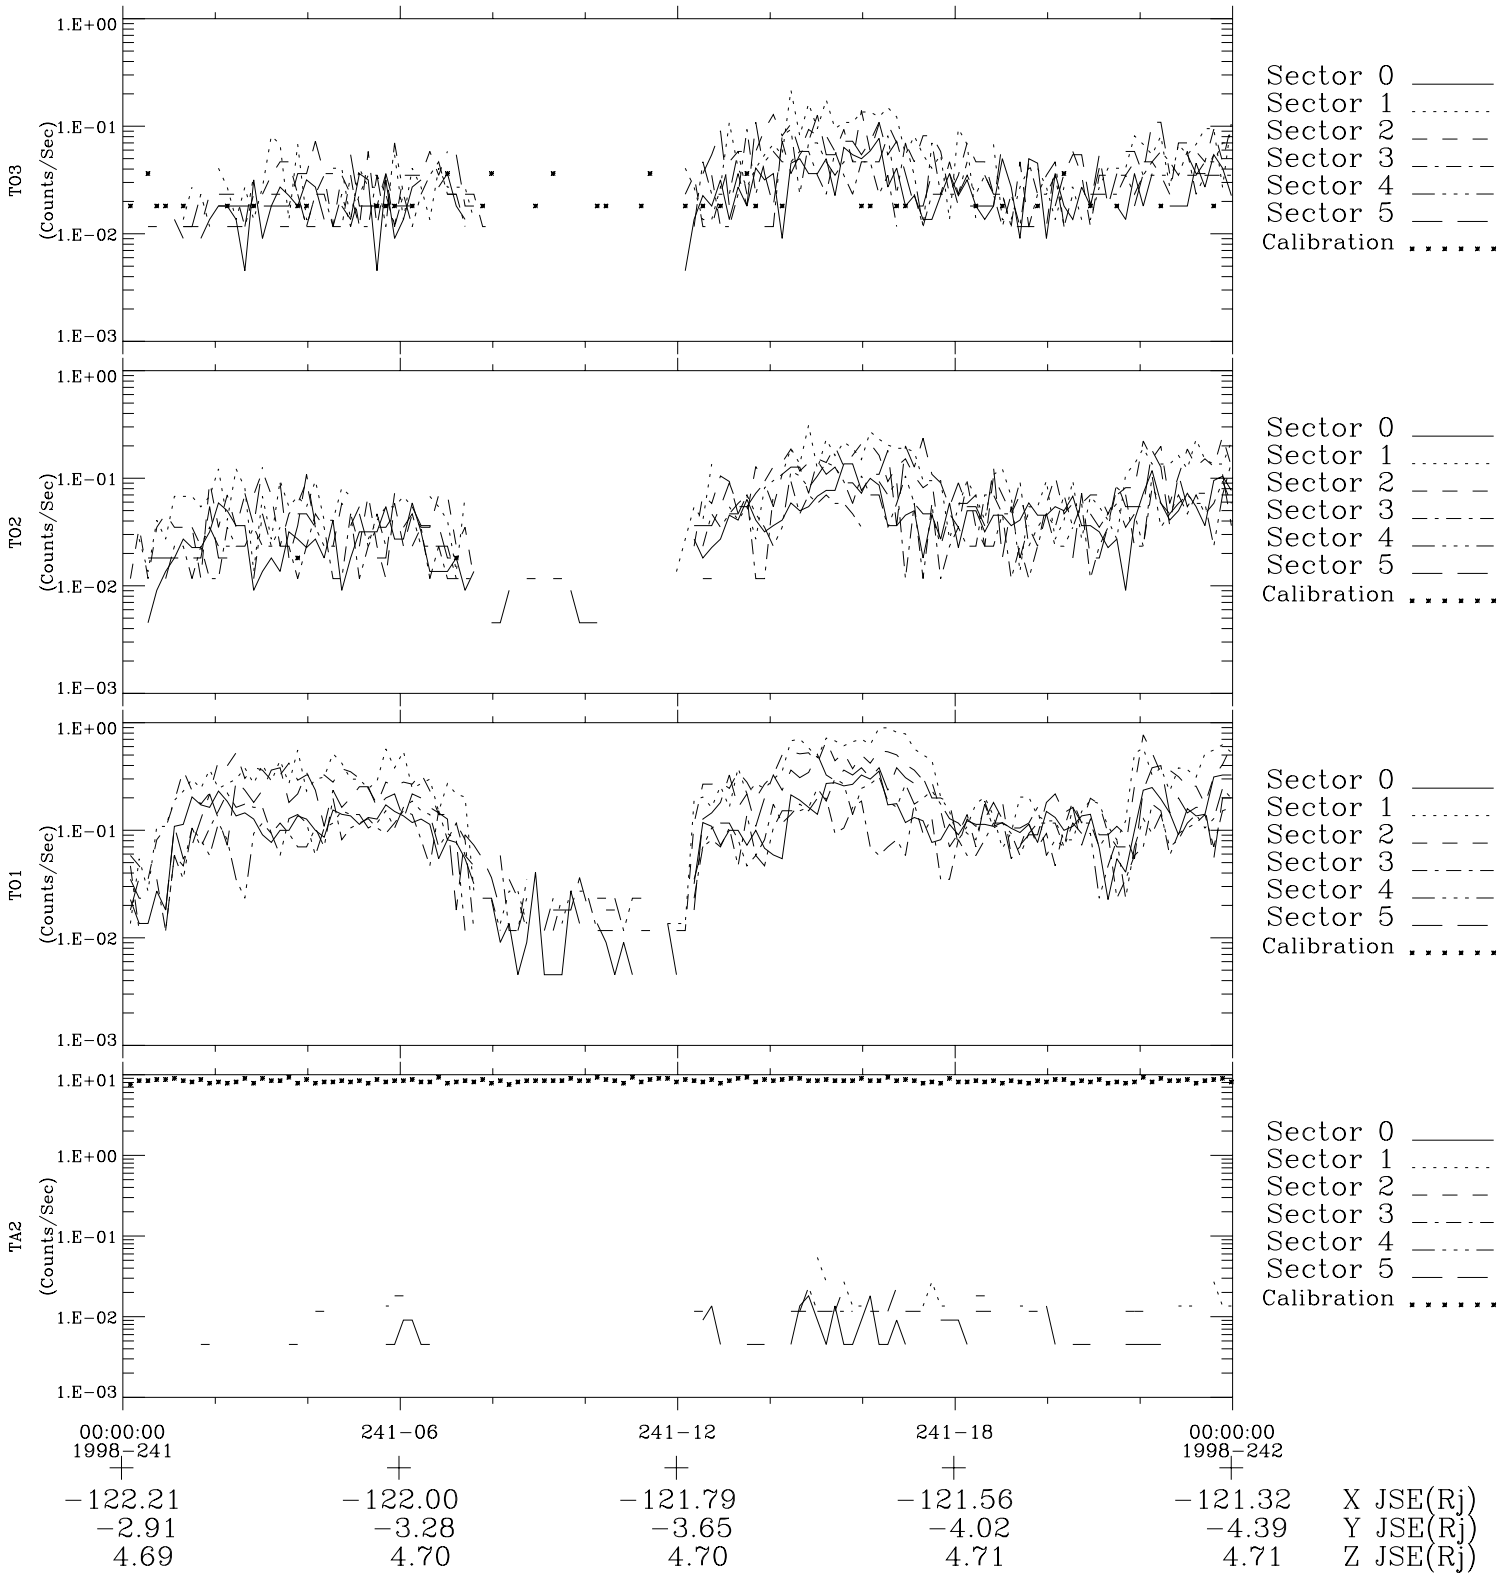

# Galileo EPD Real-Time Six-Sector 98241

Software Version: RTLINE\_R6 V 1.20  
Data Production: 06-03-00  
Plot Production: Sun Sep 16 12:50:20 2001

◇ = Jupiter look direction  
□ = Corotation look direction