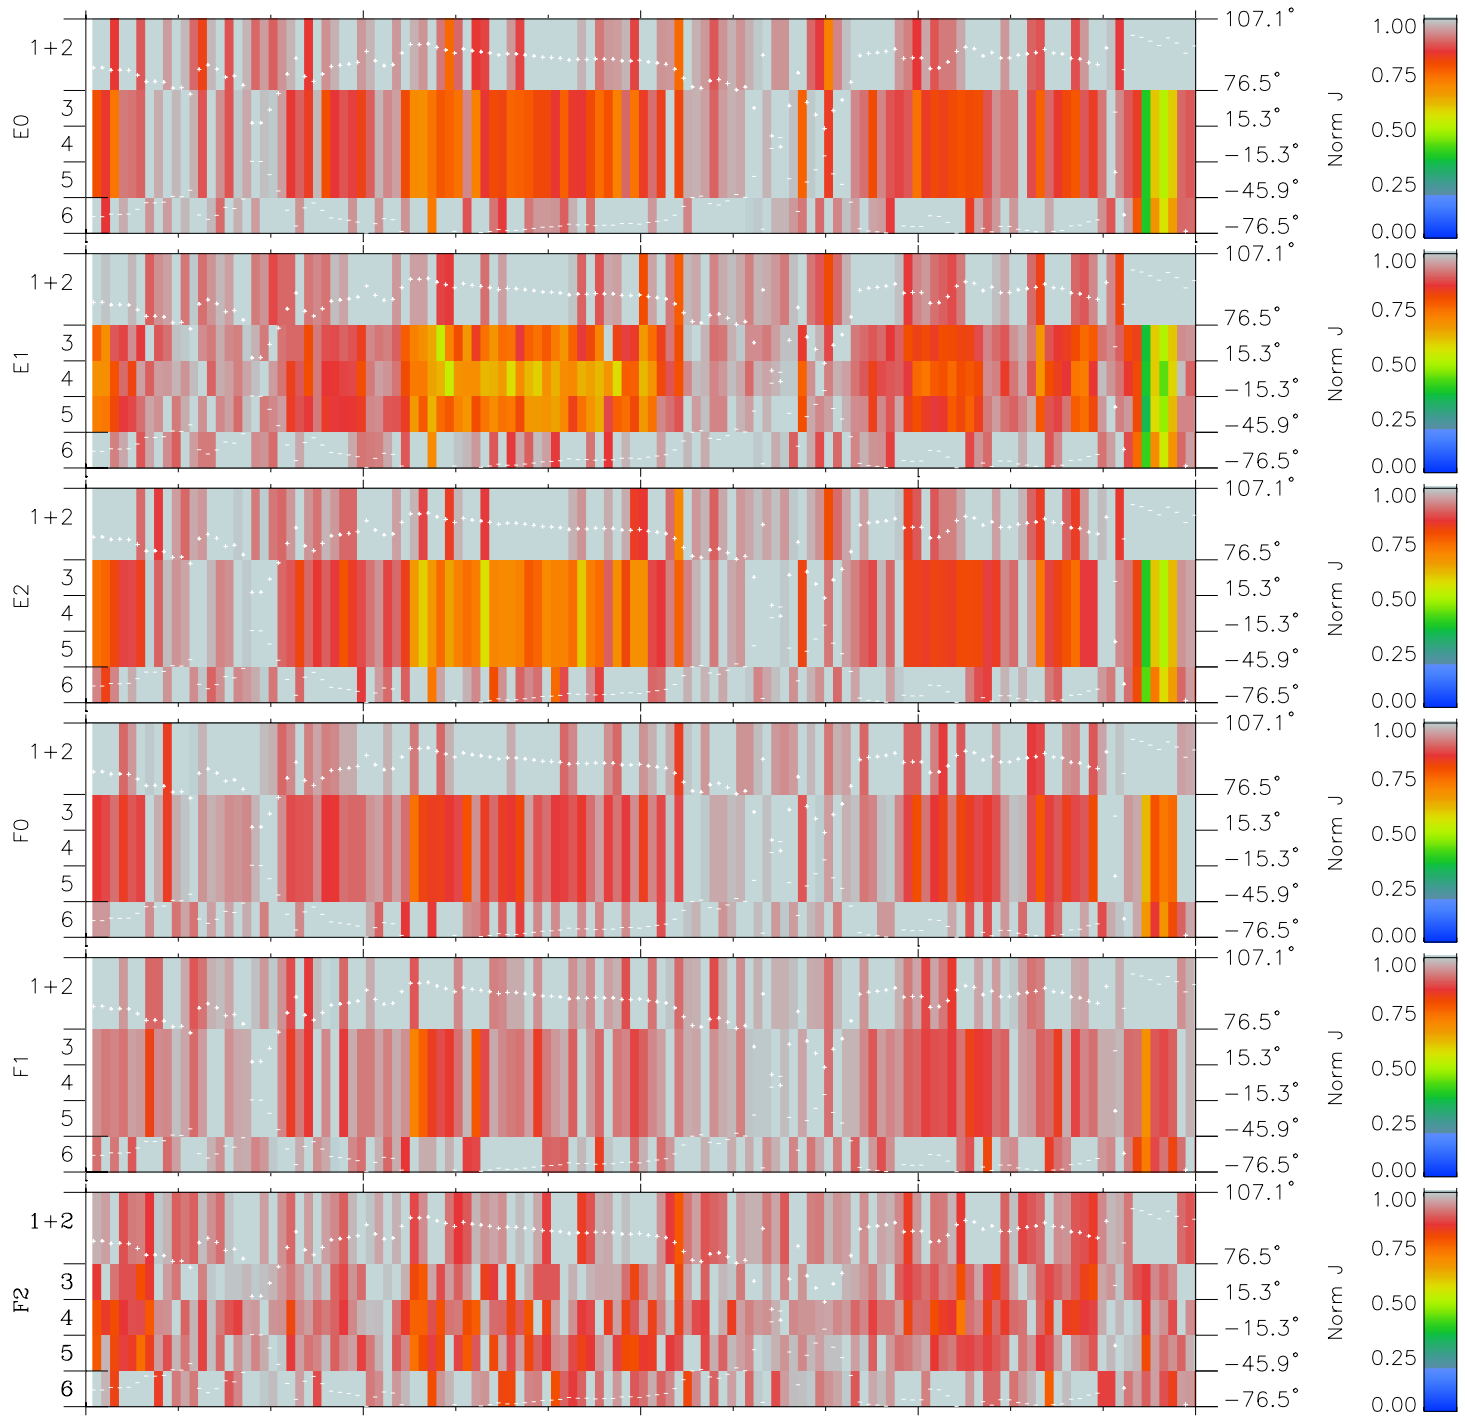

Galileo EPD Real Elevation Anisotropies 98241

Software Version: RTELEV_NORM V 1.20
Data Production: 06-03-00
Plot Production: Sun Sep 16 12:49:35 2001
Color File: wondr3
Geofactor File: 1.1

00:00:00 1998-241	241-06	241-12	241-18	00:00:00 1998-242	
+	+	+	+	+	
-122.21	-122.00	-121.79	-121.56	-121.32	X JSE(R _j)
-2.91	-3.28	-3.65	-4.02	-4.39	Y JSE(R _j)
4.69	4.70	4.70	4.71	4.71	Z JSE(R _j)

- ◇ = Jupiter look direction
- = Corotation look direction