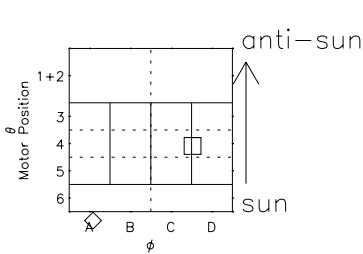

Galileo EPD Real Elevation Anisotropies 98241

Software Version: RTELEV_NORM V 1.20
Data Production: 06-03-00
Plot Production: Sun Sep 16 12:49:35 2001
Color File: wondr3
Geofactor File: 1.1

00:00:00 1998-241	241-06	241-12	241-18	00:00:00 1998-242	
+	+	+	+	+	
-122.21	-122.00	-121.79	-121.56	-121.32	X JSE(R _j)
-2.91	-3.28	-3.65	-4.02	-4.39	Y JSE(R _j)
4.69	4.70	4.70	4.71	4.71	Z JSE(R _j)

- ◇ = Jupiter look direction
- = Corotation look direction