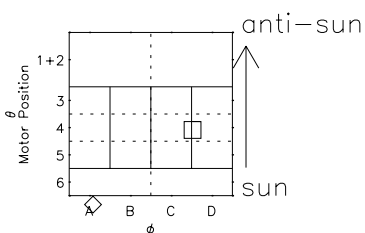

Galileo EPD Real Elevation Anisotropies 98241

Software Version: RTELEV_MEAN V 1.20
 Data Production: 06-03-00
 Plot Production: Sun Sep 16 12:49:13 2001
 Color File: wondr3
 Geofactor File: 1.1

- ◇ = Jupiter look direction
- = Corotation look direction