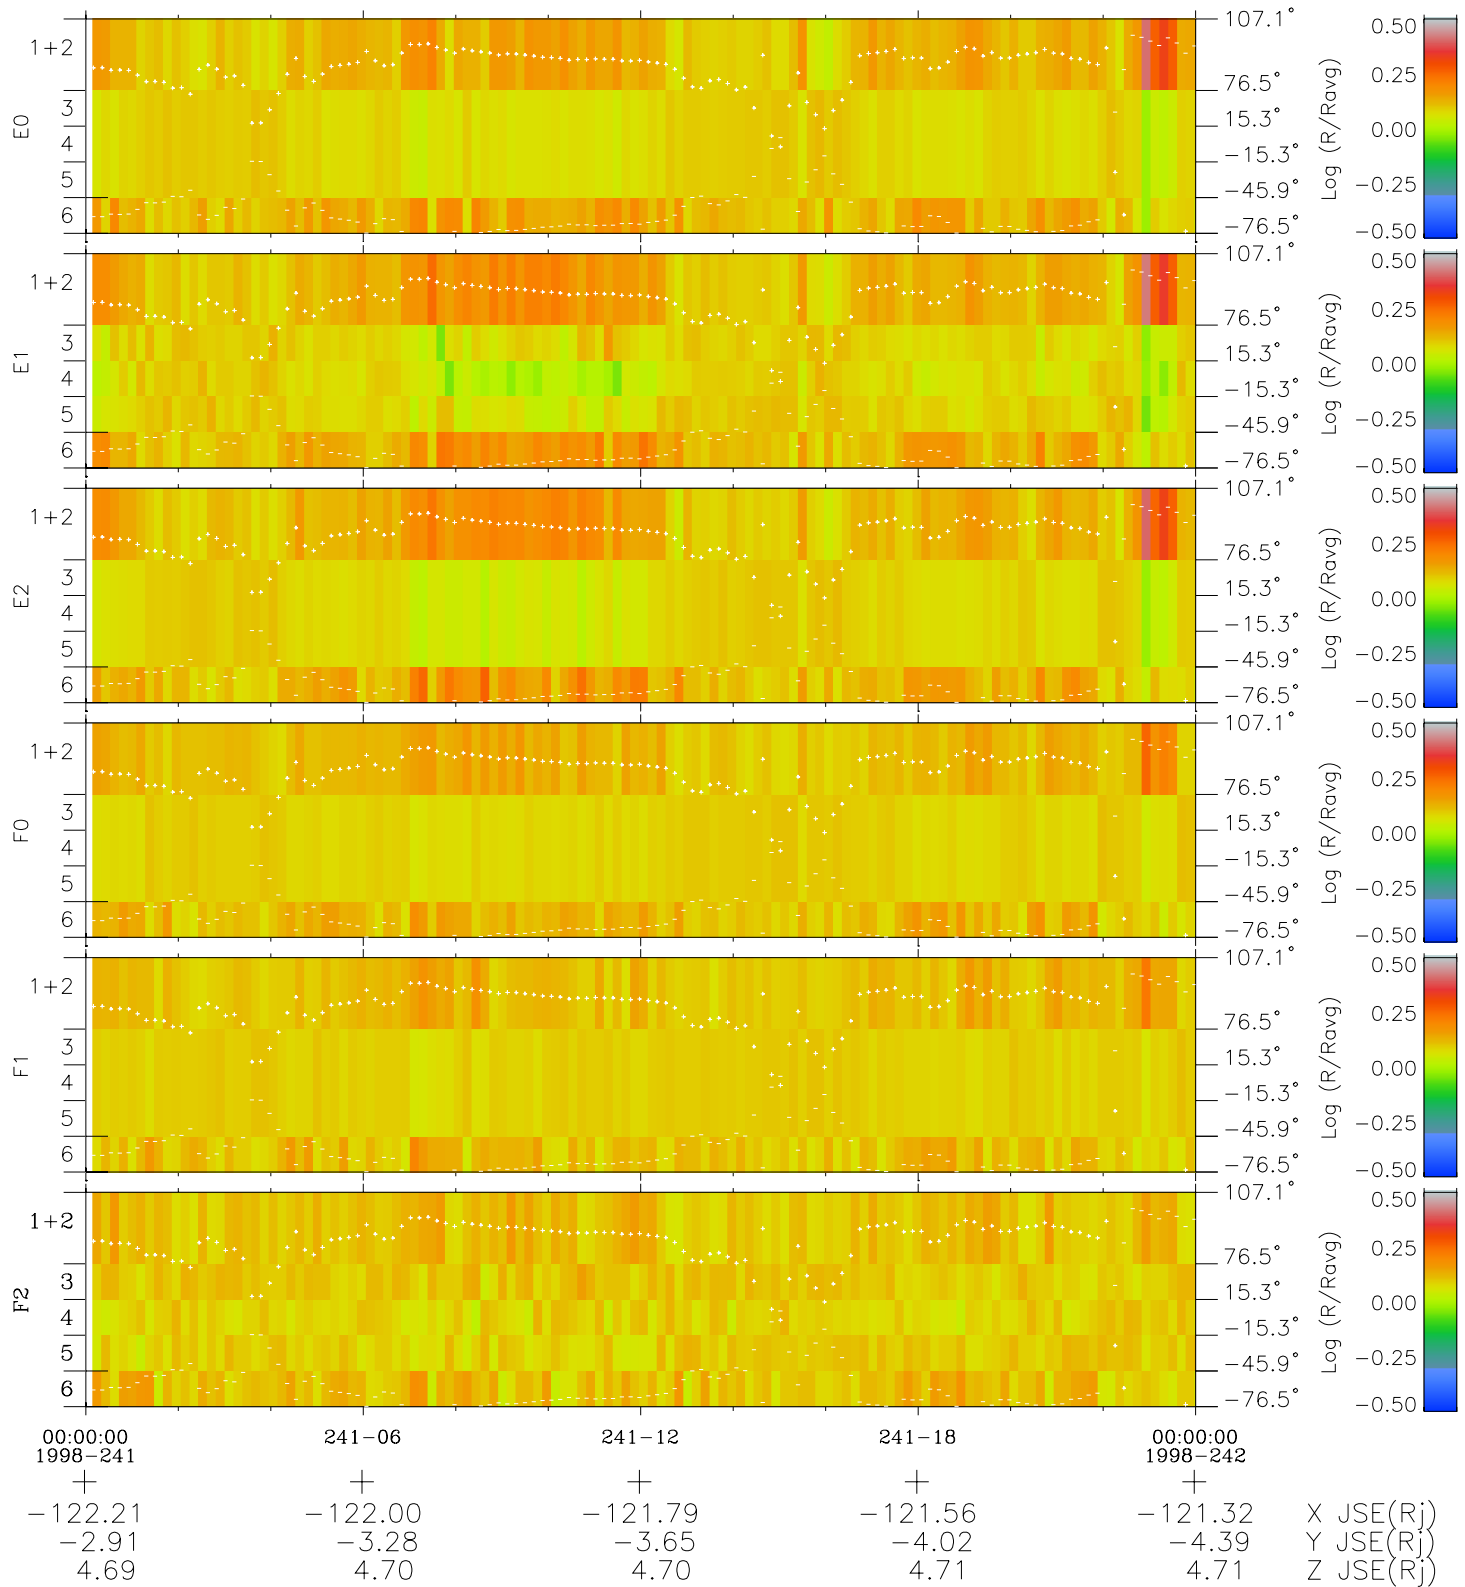

Galileo EPD Real Elevation Anisotropies 98241

Software Version: RTELEV_MEAN V 1.20
 Data Production: 06-03-00
 Plot Production: Sun Sep 16 12:49:13 2001
 Color File: wondr3
 Geofactor File: 1.1

- ◇ = Jupiter look direction
- = Corotation look direction