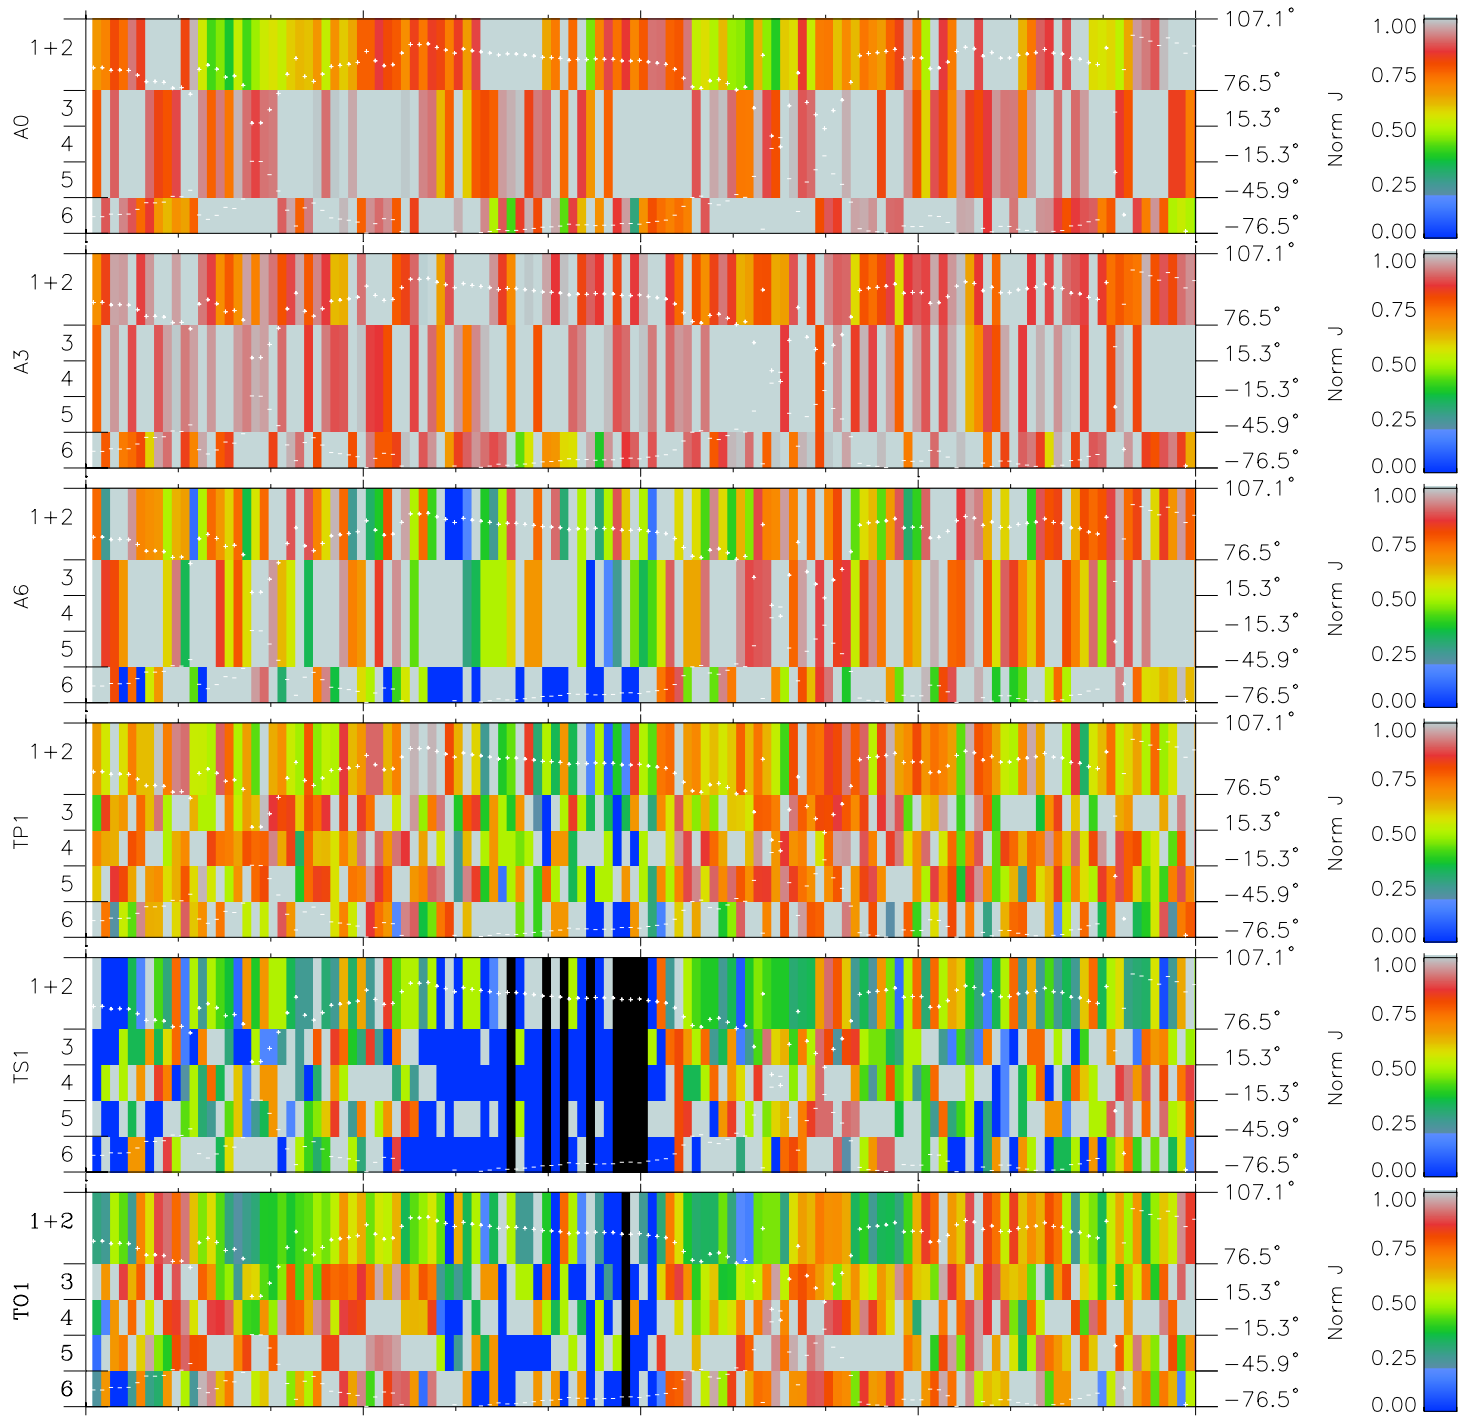

Galileo EPD Real Elevation Anisotropies 98241

Software Version: RTELEV_NORM V 1.20
Data Production: 06-03-00
Plot Production: Sun Sep 16 12:49:29 2001
Color File: wondr3
Geofactor File: 1.1

00:00:00 1998-241	241-06	241-12	241-18	00:00:00 1998-242	
+	+	+	+	+	X JSE(R _j)
-122.21	-122.00	-121.79	-121.56	-121.32	Y JSE(R _j)
-2.91	-3.28	-3.65	-4.02	-4.39	Z JSE(R _j)
4.69	4.70	4.70	4.71	4.71	

- ◇ = Jupiter look direction
- = Corotation look direction