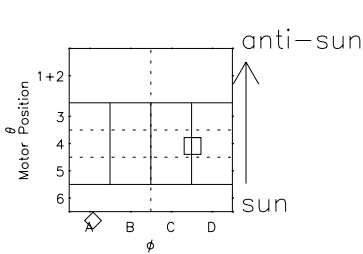

Galileo EPD Real Elevation Anisotropies 98241

Software Version: RTELEV_NORM V 1.20
Data Production: 06-03-00
Plot Production: Sun Sep 16 12:49:29 2001
Color File: wondr3
Geofactor File: 1.1

00:00:00 1998-241	241-06	241-12	241-18	00:00:00 1998-242	
+	+	+	+	+	X JSE(R _j)
-122.21	-122.00	-121.79	-121.56	-121.32	Y JSE(R _j)
-2.91	-3.28	-3.65	-4.02	-4.39	Z JSE(R _j)
4.69	4.70	4.70	4.71	4.71	

- ◇ = Jupiter look direction
- = Corotation look direction