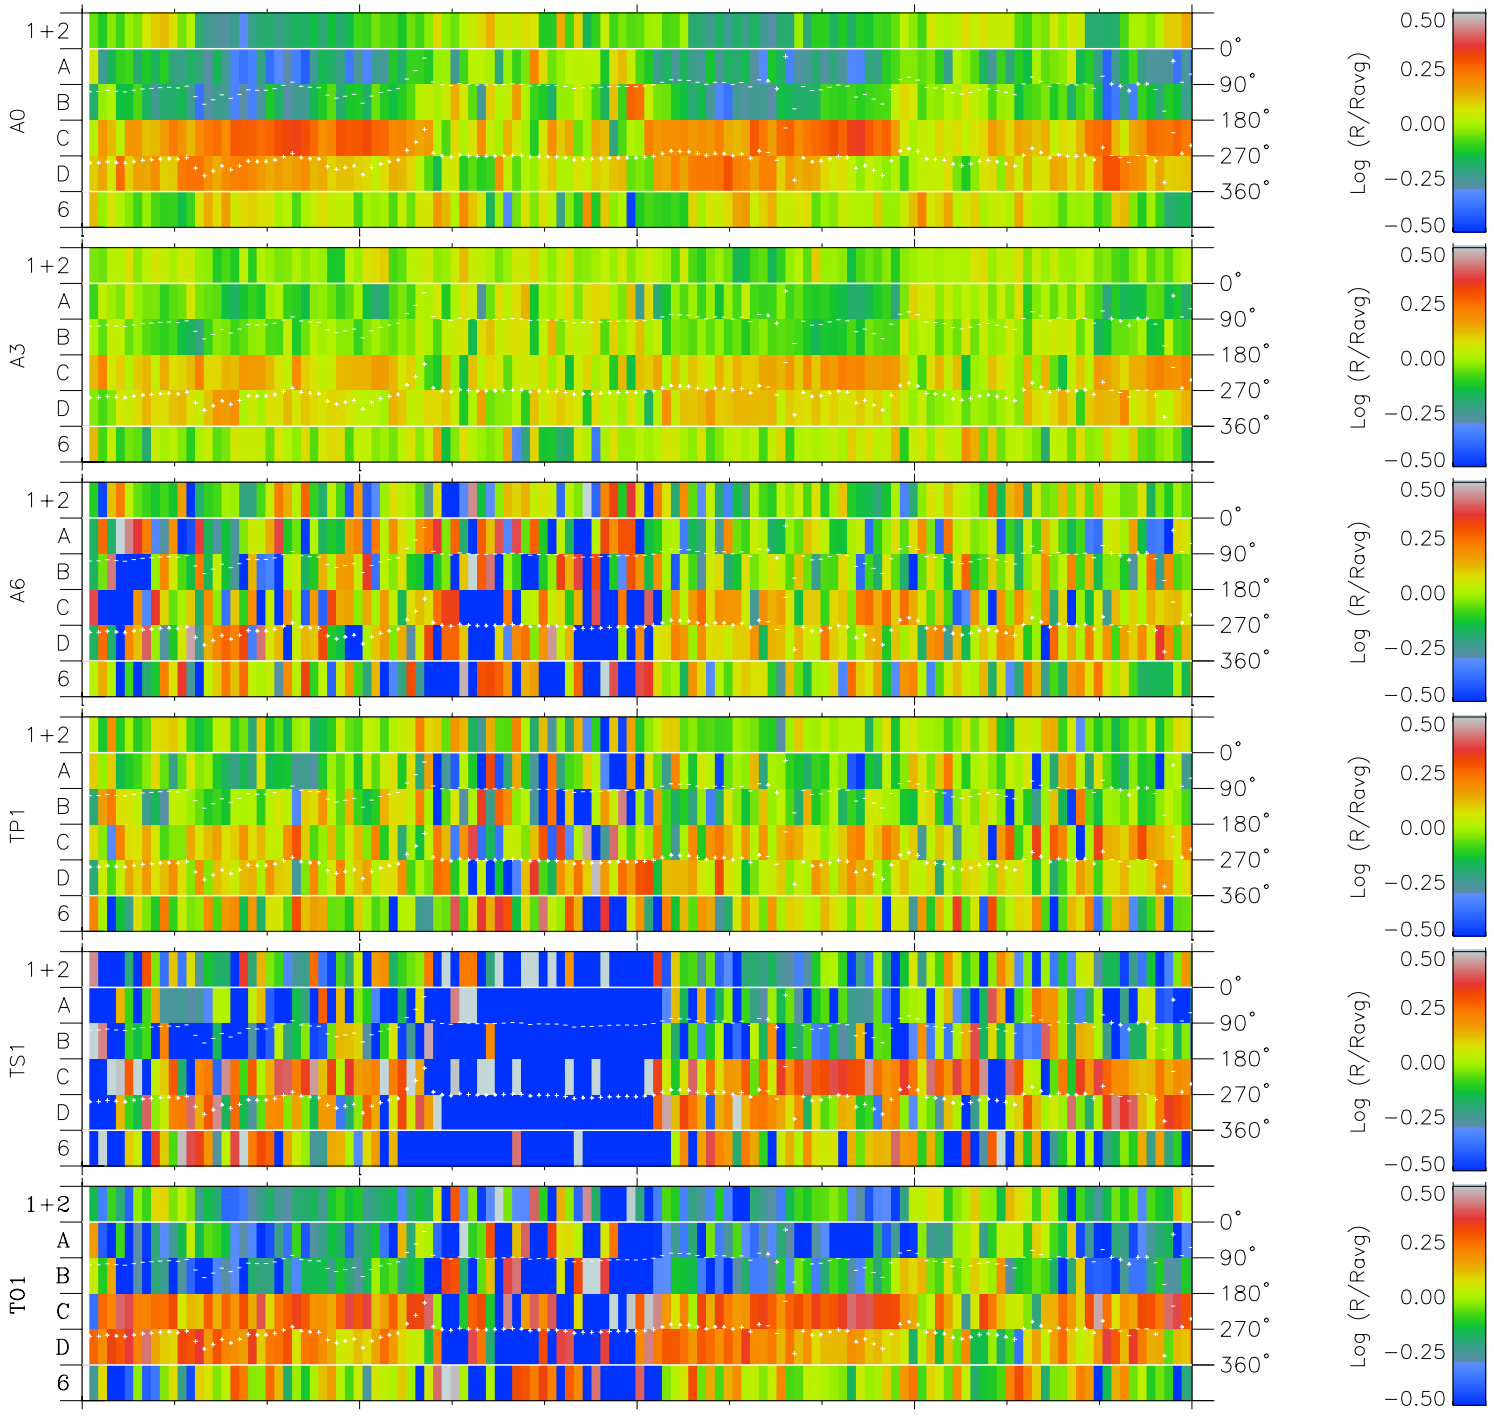

Galileo EPD Real Time Azimuth Anisotropies 98241

Software Version: RTAZIM_MEAN V 1.20
 Data Production: 06-03-00
 Plot Production: Sun Sep 16 12:49:41 2001
 Color File: wondr3
 Geofactor File: 1.1

00:00:00 1998-241	241-06	241-12	241-18	00:00:00 1998-242	
+	+	+	+	+	X JSE(R_j)
-122.21	-122.00	-121.79	-121.56	-121.32	Y JSE(R_j)
-2.91	-3.28	-3.65	-4.02	-4.39	Z JSE(R_j)
4.69	4.70	4.70	4.71	4.71	

- ◇ = Jupiter look direction
- = Corotation look direction