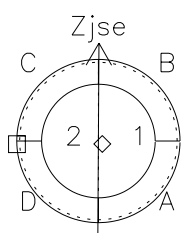

Galileo EPD Real Time Azimuth Anisotropies 98241

Software Version: RTAZIM_MEAN V 1.20
 Data Production: 06-03-00
 Plot Production: Sun Sep 16 12:49:41 2001
 Color File: wondr3
 Geofactor File: 1.1

00:00:00 1998-241	241-06	241-12	241-18	00:00:00 1998-242	
+	+	+	+	+	X JSE(R_j)
-122.21	-122.00	-121.79	-121.56	-121.32	Y JSE(R_j)
-2.91	-3.28	-3.65	-4.02	-4.39	Z JSE(R_j)
4.69	4.70	4.70	4.71	4.71	

- ◇ = Jupiter look direction
- = Corotation look direction