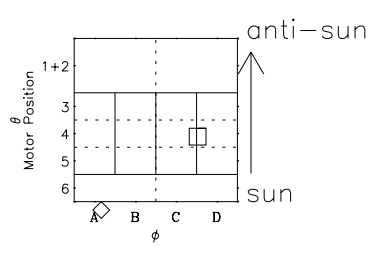

Galileo EPD Real Time Omni Spectrum 98240

Software Version: RTSPEC_OMNI V 1.20
 Data Production: 06-03-00
 Plot Production: Sun Sep 16 12:40:10 2001
 Color File: wondr3
 Geofactor File: 1.1

◇ = Jupiter look direction
 □ = Corotation look direction