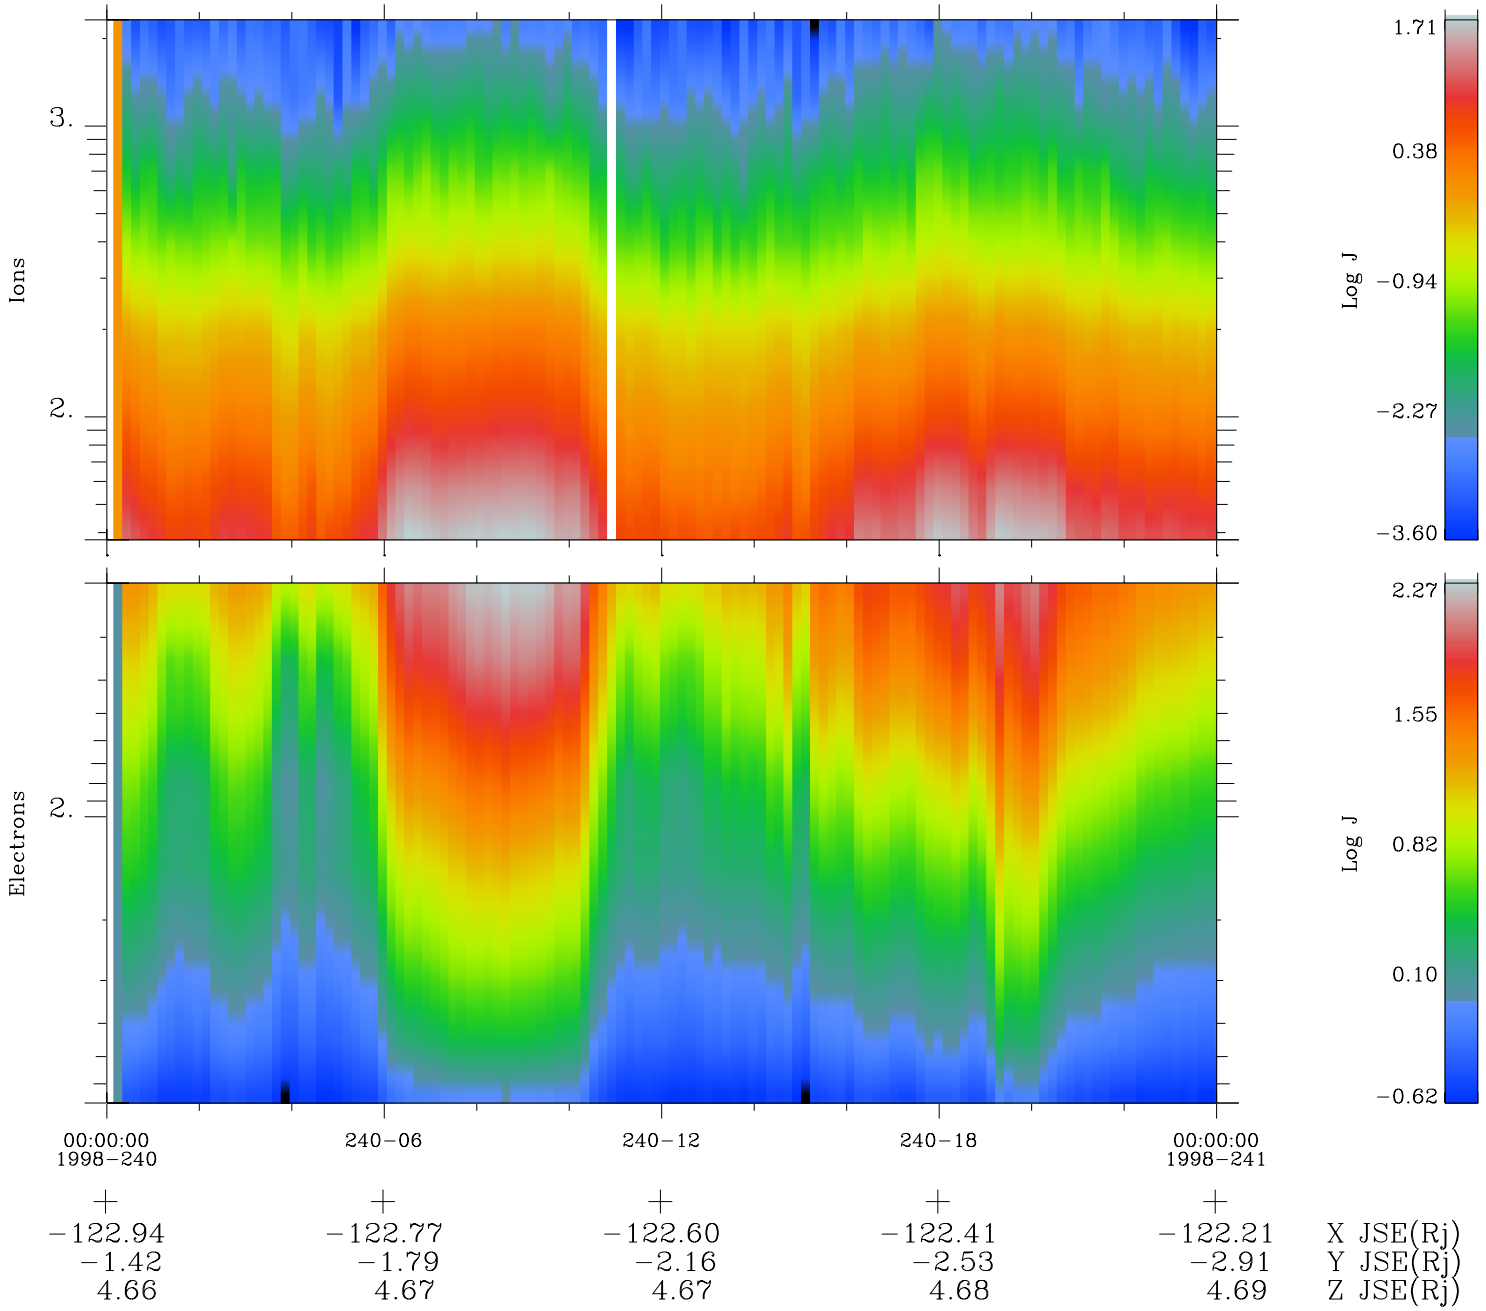

Galileo EPD Real Time Omni Spectrum 98240

Software Version: RTSPEC_OMNI V 1.20
 Data Production: 06-03-00
 Plot Production: Sun Sep 16 12:40:10 2001
 Color File: wondr3
 Geofactor File: 1.1

◇ = Jupiter look direction
 □ = Corotation look direction