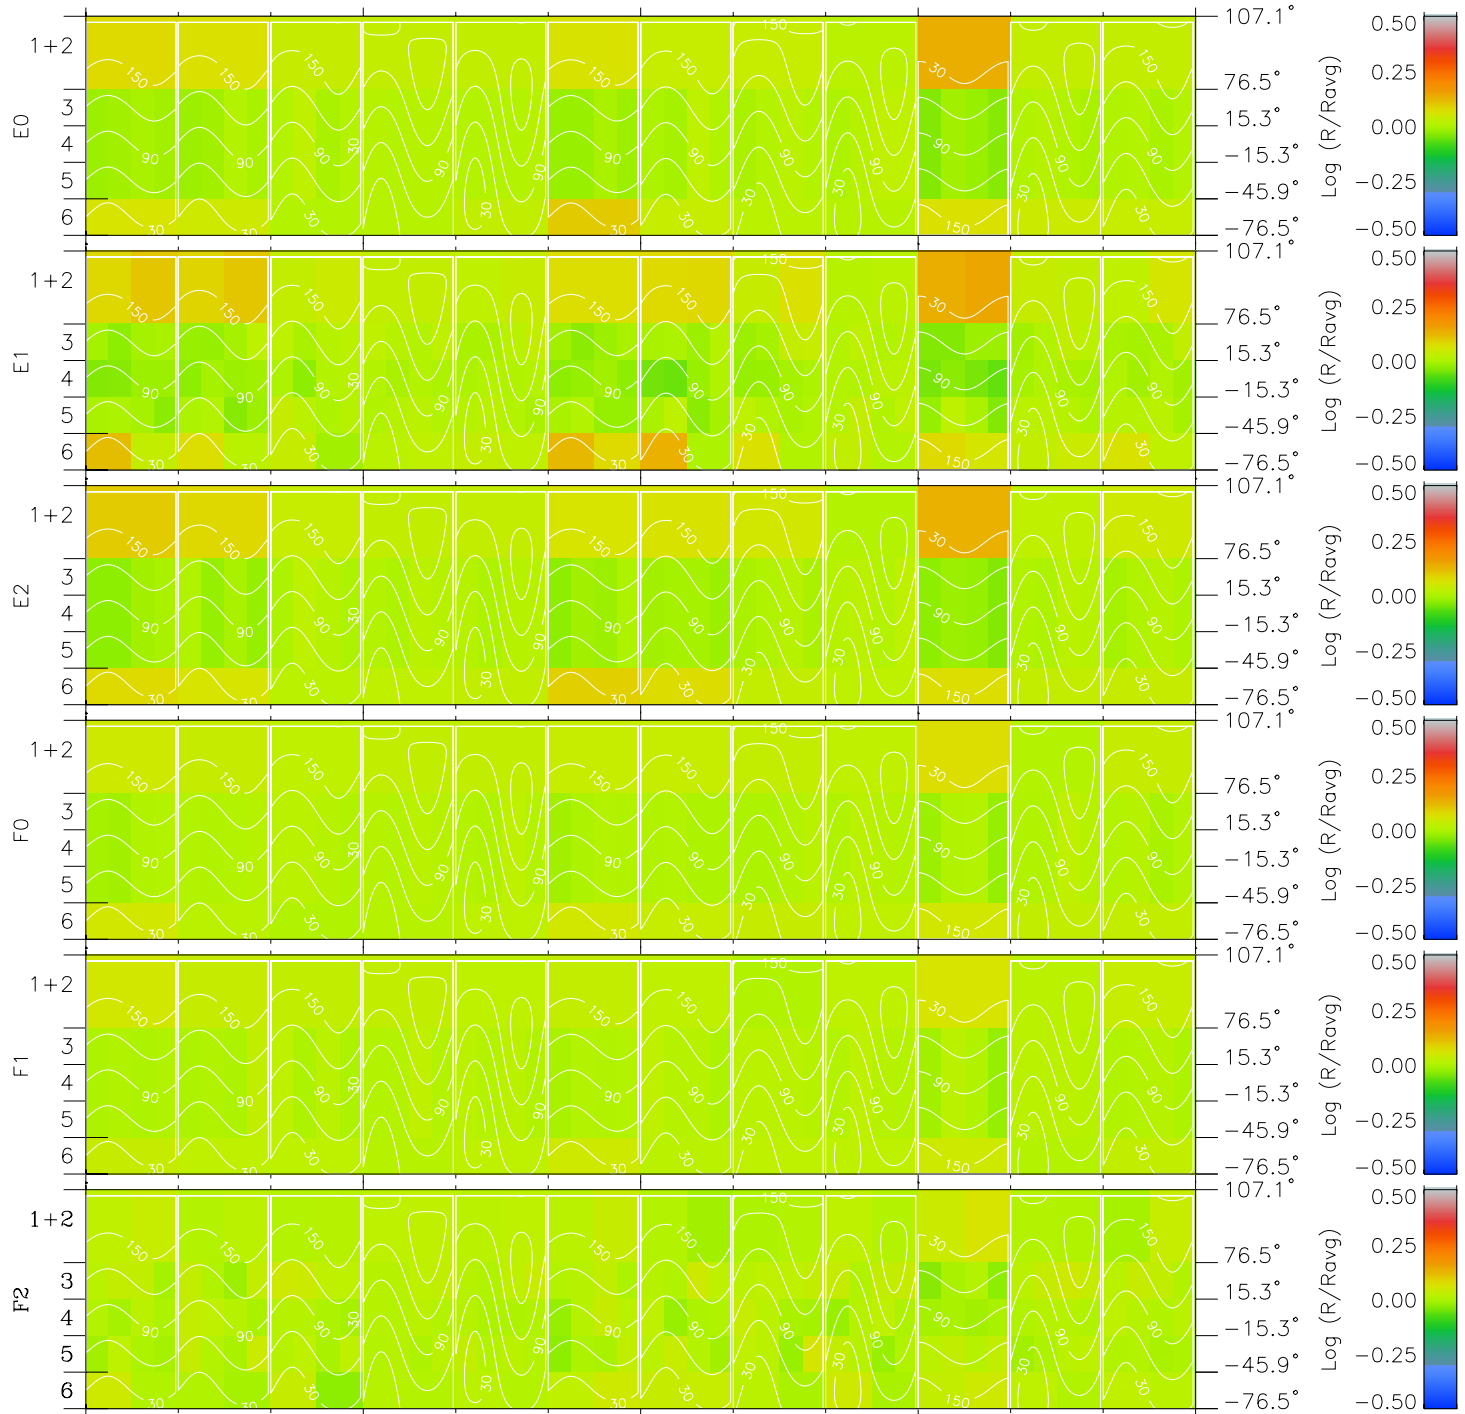

Galileo EPD Real Time All-Sky Anisotropies 98240

Software Version: RTSKY_MEAN V 1.20
 Data Production: 06-03-00
 Plot Production: Sun Sep 16 12:40:24 2001
 Color File: wondr3
 Geofactor File: 1.1

00:00:00 1998-240	240-06	240-12	240-18	00:00:00 1998-241	X JSE(R _j)
+ -122.94 -1.42 4.66	+ -122.77 -1.79 4.67	+ -122.60 -2.16 4.67	+ -122.41 -2.53 4.68	+ -122.21 -2.91 4.69	Y JSE(R _j)
					Z JSE(R _j)

- ◇ = Jupiter look direction
- = Corotation look direction