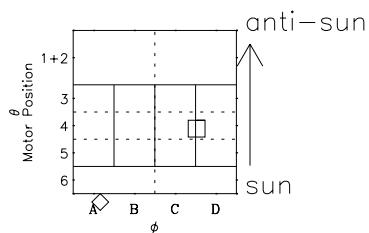

# Galileo EPD Real-Time Omni 98240

Software Version: RTLINE\_OMNI V 1.20  
Data Production: 06-03-00  
Plot Production: Sun Sep 16 12:42:05 2001

◇ = Jupiter look direction  
□ = Corotation look direction