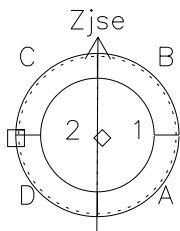

# Galileo EPD Real-Time Six-Sector 98240

Software Version: RTLINE\_R6 V 1.20  
Data Production: 06-03-00  
Plot Production: Sun Sep 16 12:42:12 2001

◇ = Jupiter look direction  
□ = Corotation look direction