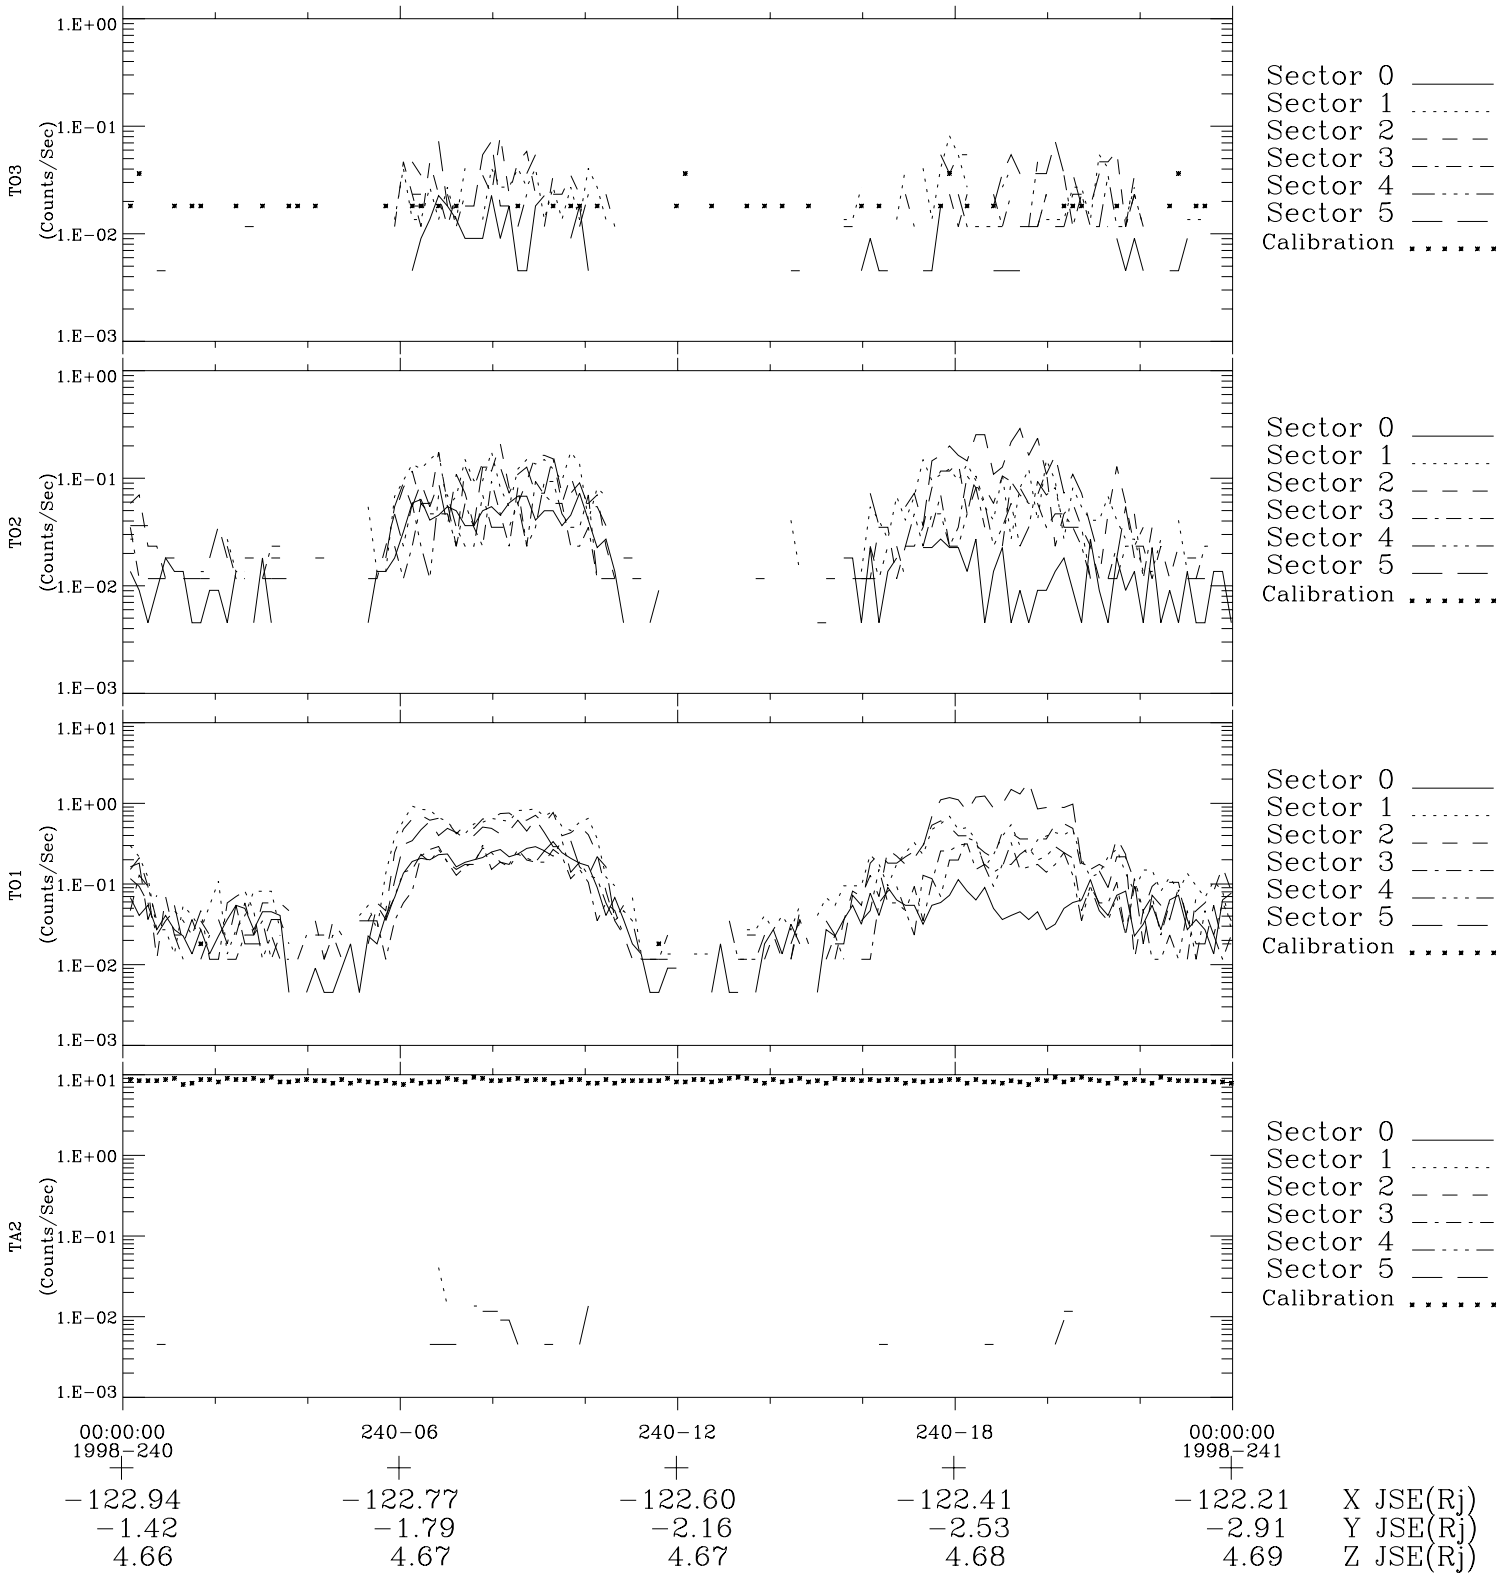

# Galileo EPD Real-Time Six-Sector 98240

Software Version: RTLINE\_R6 V 1.20  
Data Production: 06-03-00  
Plot Production: Sun Sep 16 12:42:12 2001

◇ = Jupiter look direction  
□ = Corotation look direction