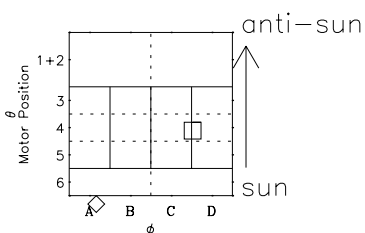

# Galileo EPD Real-Time Six-Sector 98240

Software Version: RTLINE\_R6 V 1.20  
Data Production: 06-03-00  
Plot Production: Sun Sep 16 12:42:12 2001

◇ = Jupiter look direction  
□ = Corotation look direction