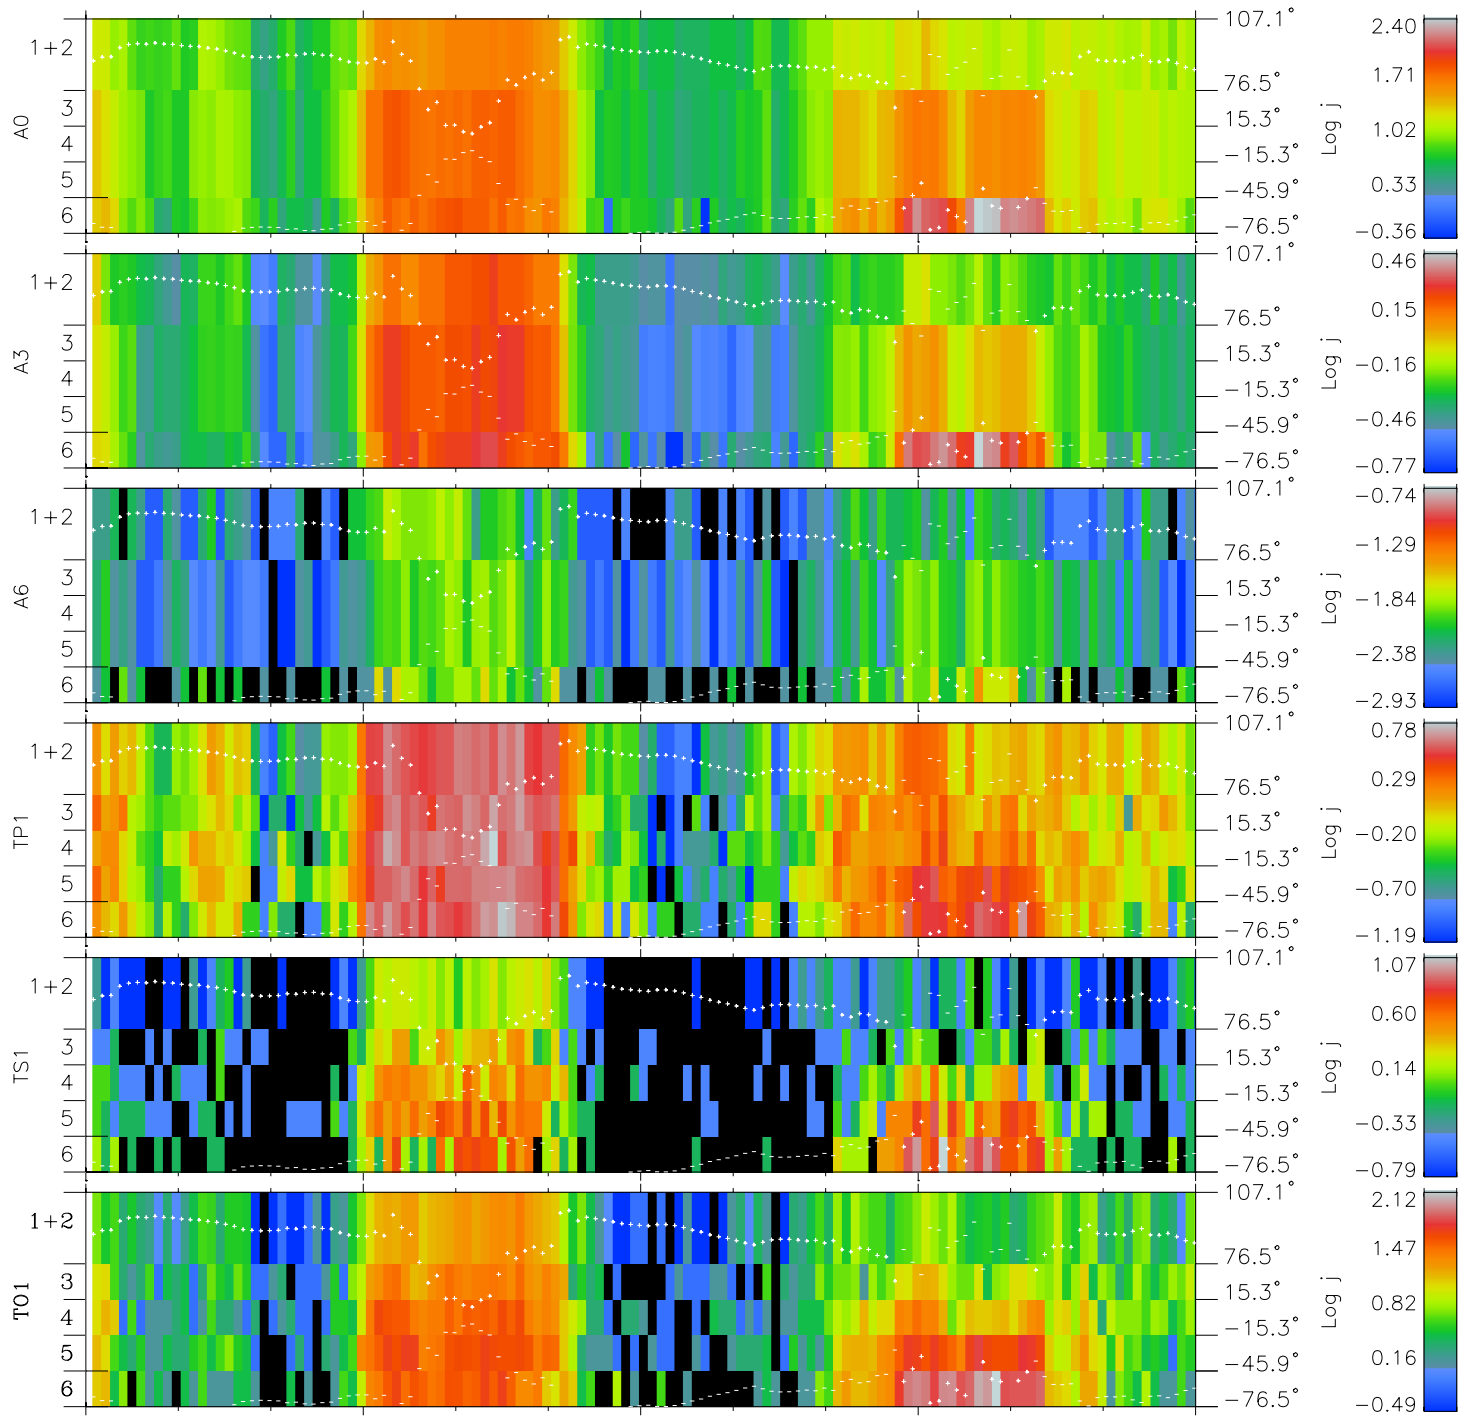

Galileo EPD Real Elevation Anisotropies 98240

Software Version: RTELEV_FLUX V 1.20
Data Production: 06-03-00
Plot Production: Sun Sep 16 12:41:11 2001
Color File: wondr3
Geofactor File: 1.1

00:00:00 1998-240	240-06	240-12	240-18	00:00:00 1998-241	
+	+	+	+	+	X JSE(R _j)
-122.94	-122.77	-122.60	-122.41	-122.21	Y JSE(R _j)
-1.42	-1.79	-2.16	-2.53	-2.91	Z JSE(R _j)
4.66	4.67	4.67	4.68	4.69	

- ◇ = Jupiter look direction
- = Corotation look direction