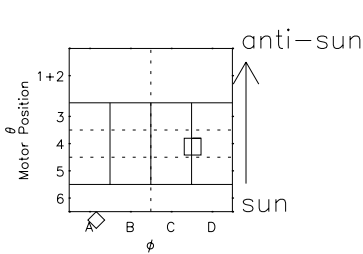

Galileo EPD Real Elevation Anisotropies 98240

Software Version: RTELEV_FLUX V 1.20
Data Production: 06-03-00
Plot Production: Sun Sep 16 12:41:11 2001
Color File: wondr3
Geofactor File: 1.1

00:00:00 1998-240	240-06	240-12	240-18	00:00:00 1998-241	
+	+	+	+	+	X JSE(R _j)
-122.94	-122.77	-122.60	-122.41	-122.21	Y JSE(R _j)
-1.42	-1.79	-2.16	-2.53	-2.91	Z JSE(R _j)
4.66	4.67	4.67	4.68	4.69	

- ◇ = Jupiter look direction
- = Corotation look direction