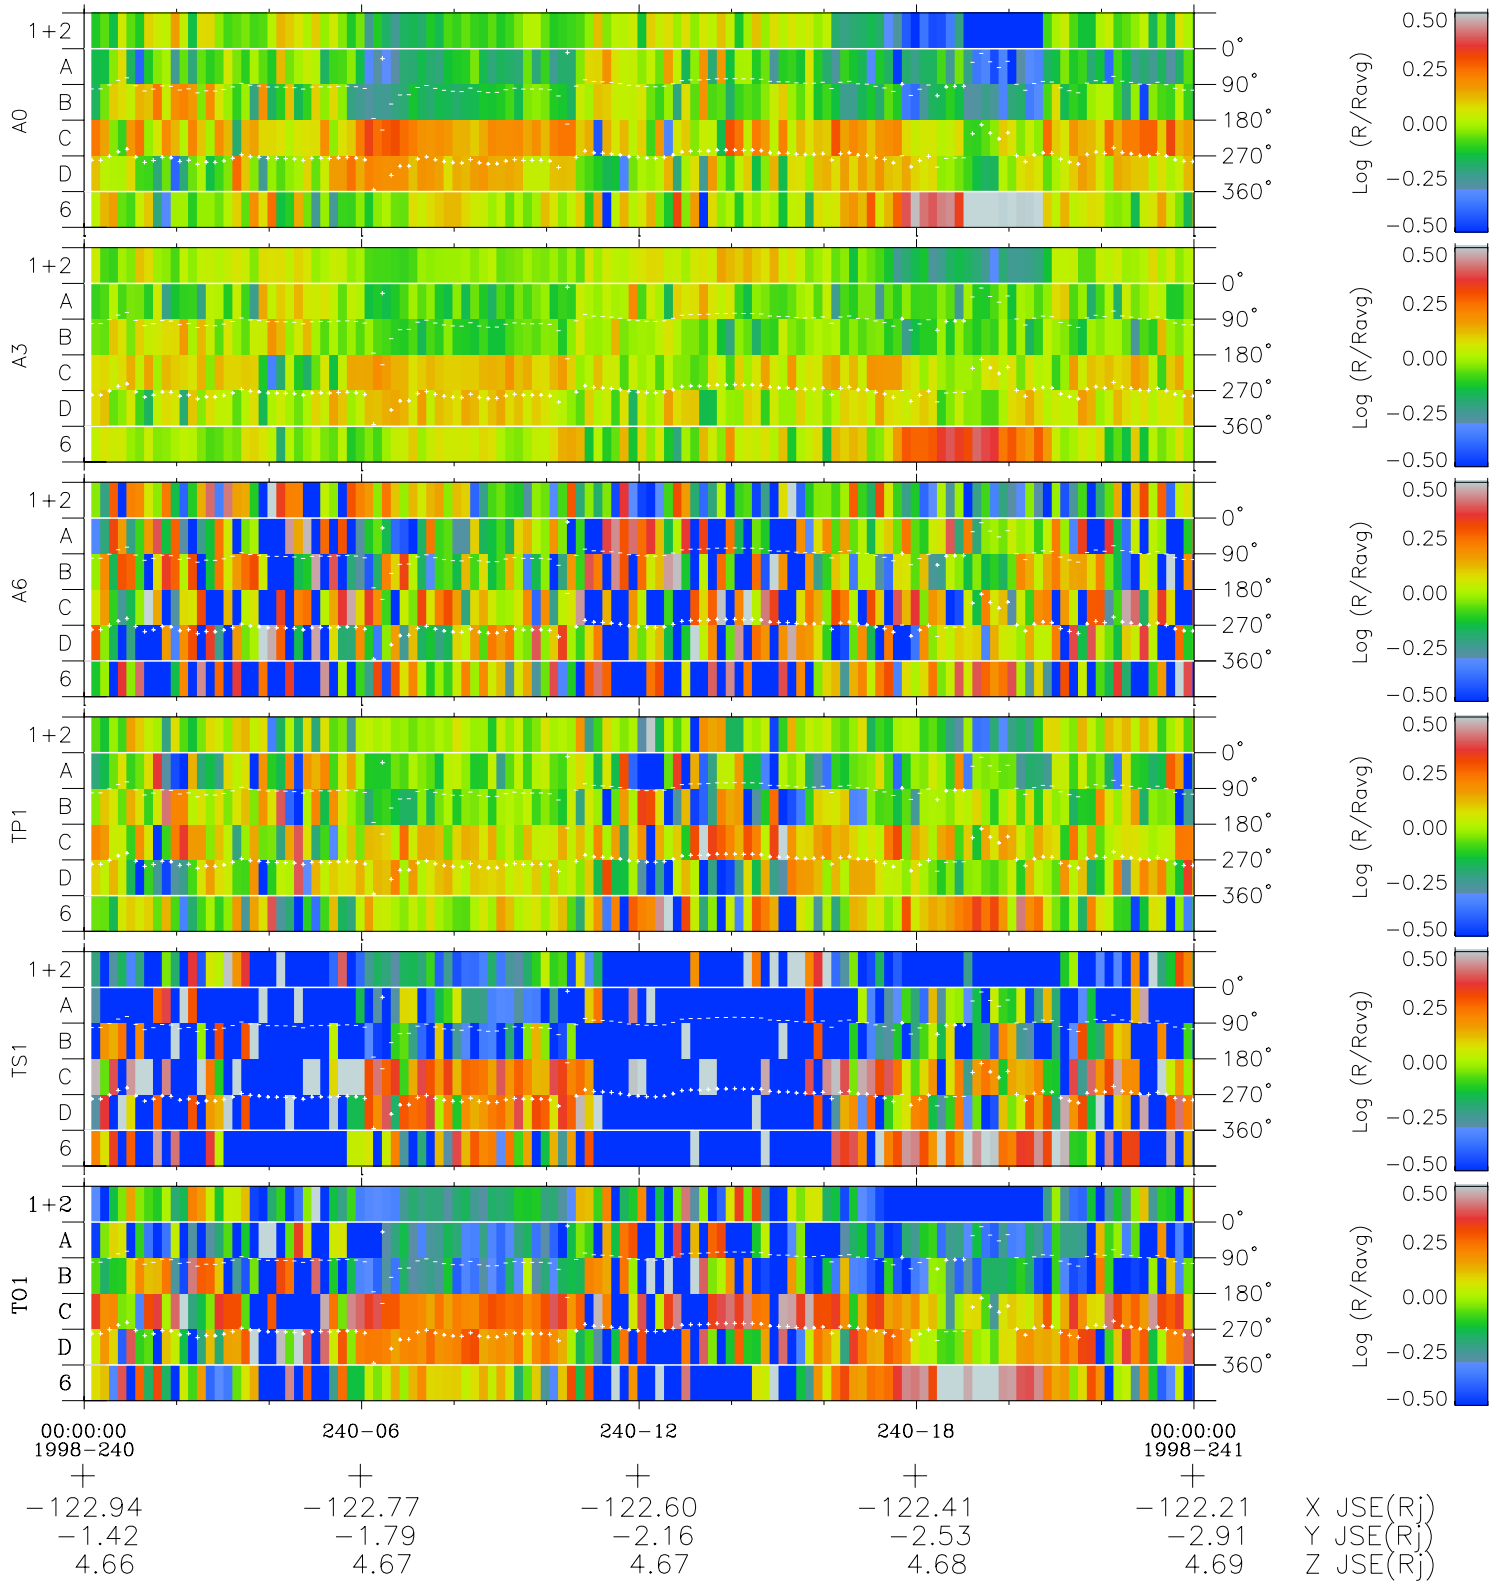

Galileo EPD Real Time Azimuth Anisotropies 98240

Software Version: RTAZIM_MEAN V 1.20
Data Production: 06-03-00
Plot Production: Sun Sep 16 12:41:33 2001
Color File: wondr3
Geofactor File: 1.1

◇ = Jupiter look direction
□ = Corotation look direction