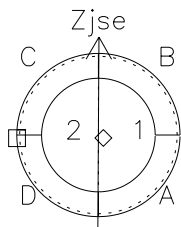

Galileo EPD Real Time Azimuth Anisotropies 98240

Software Version: RTAZIM_MEAN V 1.20
Data Production: 06-03-00
Plot Production: Sun Sep 16 12:41:33 2001
Color File: wondr3
Geofactor File: 1.1

◇ = Jupiter look direction
□ = Corotation look direction