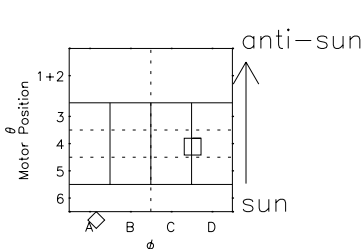

Galileo EPD Real Time Azimuth Anisotropies 98240

Software Version: RTAZIM_MEAN V 1.20
Data Production: 06-03-00
Plot Production: Sun Sep 16 12:41:33 2001
Color File: wondr3
Geofactor File: 1.1

◇ = Jupiter look direction
□ = Corotation look direction