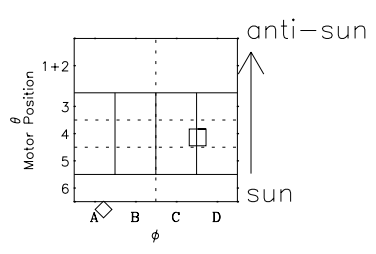

Galileo EPD Real Time Omni Spectrum 98239

Software Version: RTSPEC_OMNI V 1.20
 Data Production: 06-03-00
 Plot Production: Sun Sep 16 12:32:08 2001
 Color File: wondr3
 Geofactor File: 1.1

◇ = Jupiter look direction
 □ = Corotation look direction