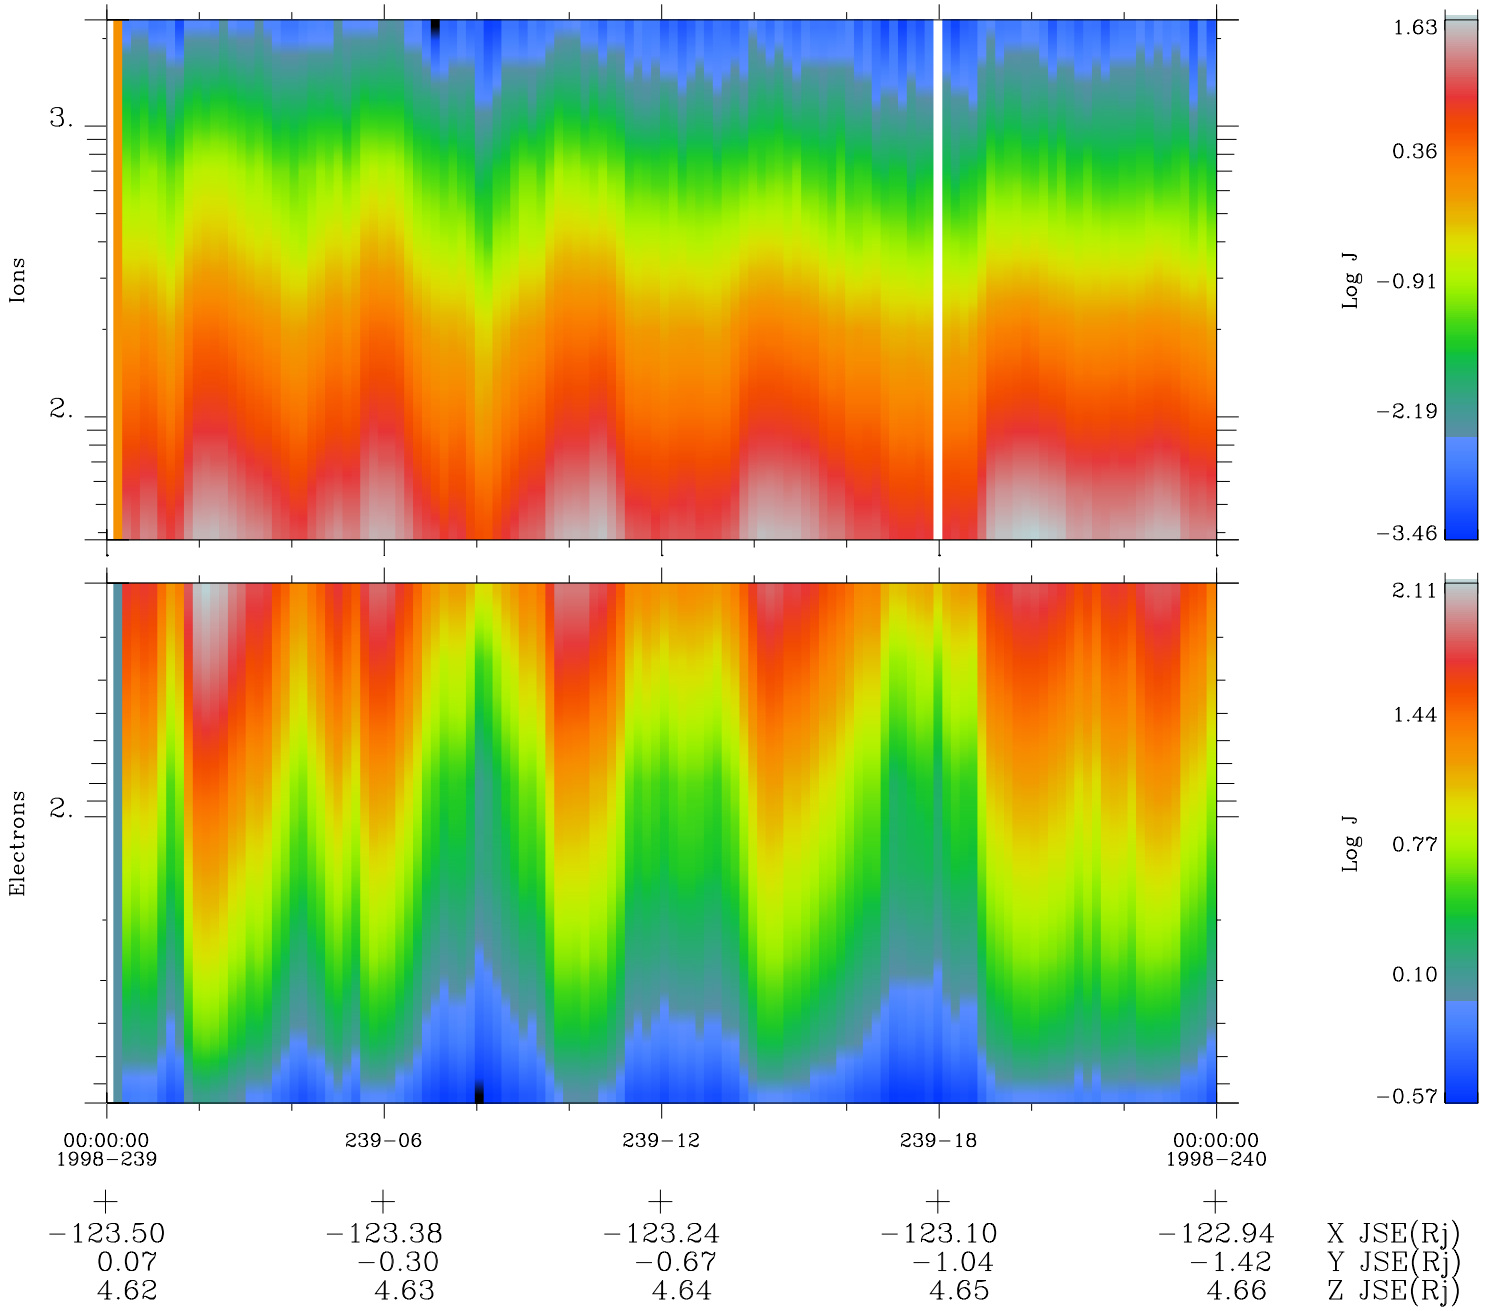

Galileo EPD Real Time Omni Spectrum 98239

Software Version: RTSPEC_OMNI V 1.20
 Data Production: 06-03-00
 Plot Production: Sun Sep 16 12:32:08 2001
 Color File: wondr3
 Geofactor File: 1.1

◇ = Jupiter look direction
 □ = Corotation look direction