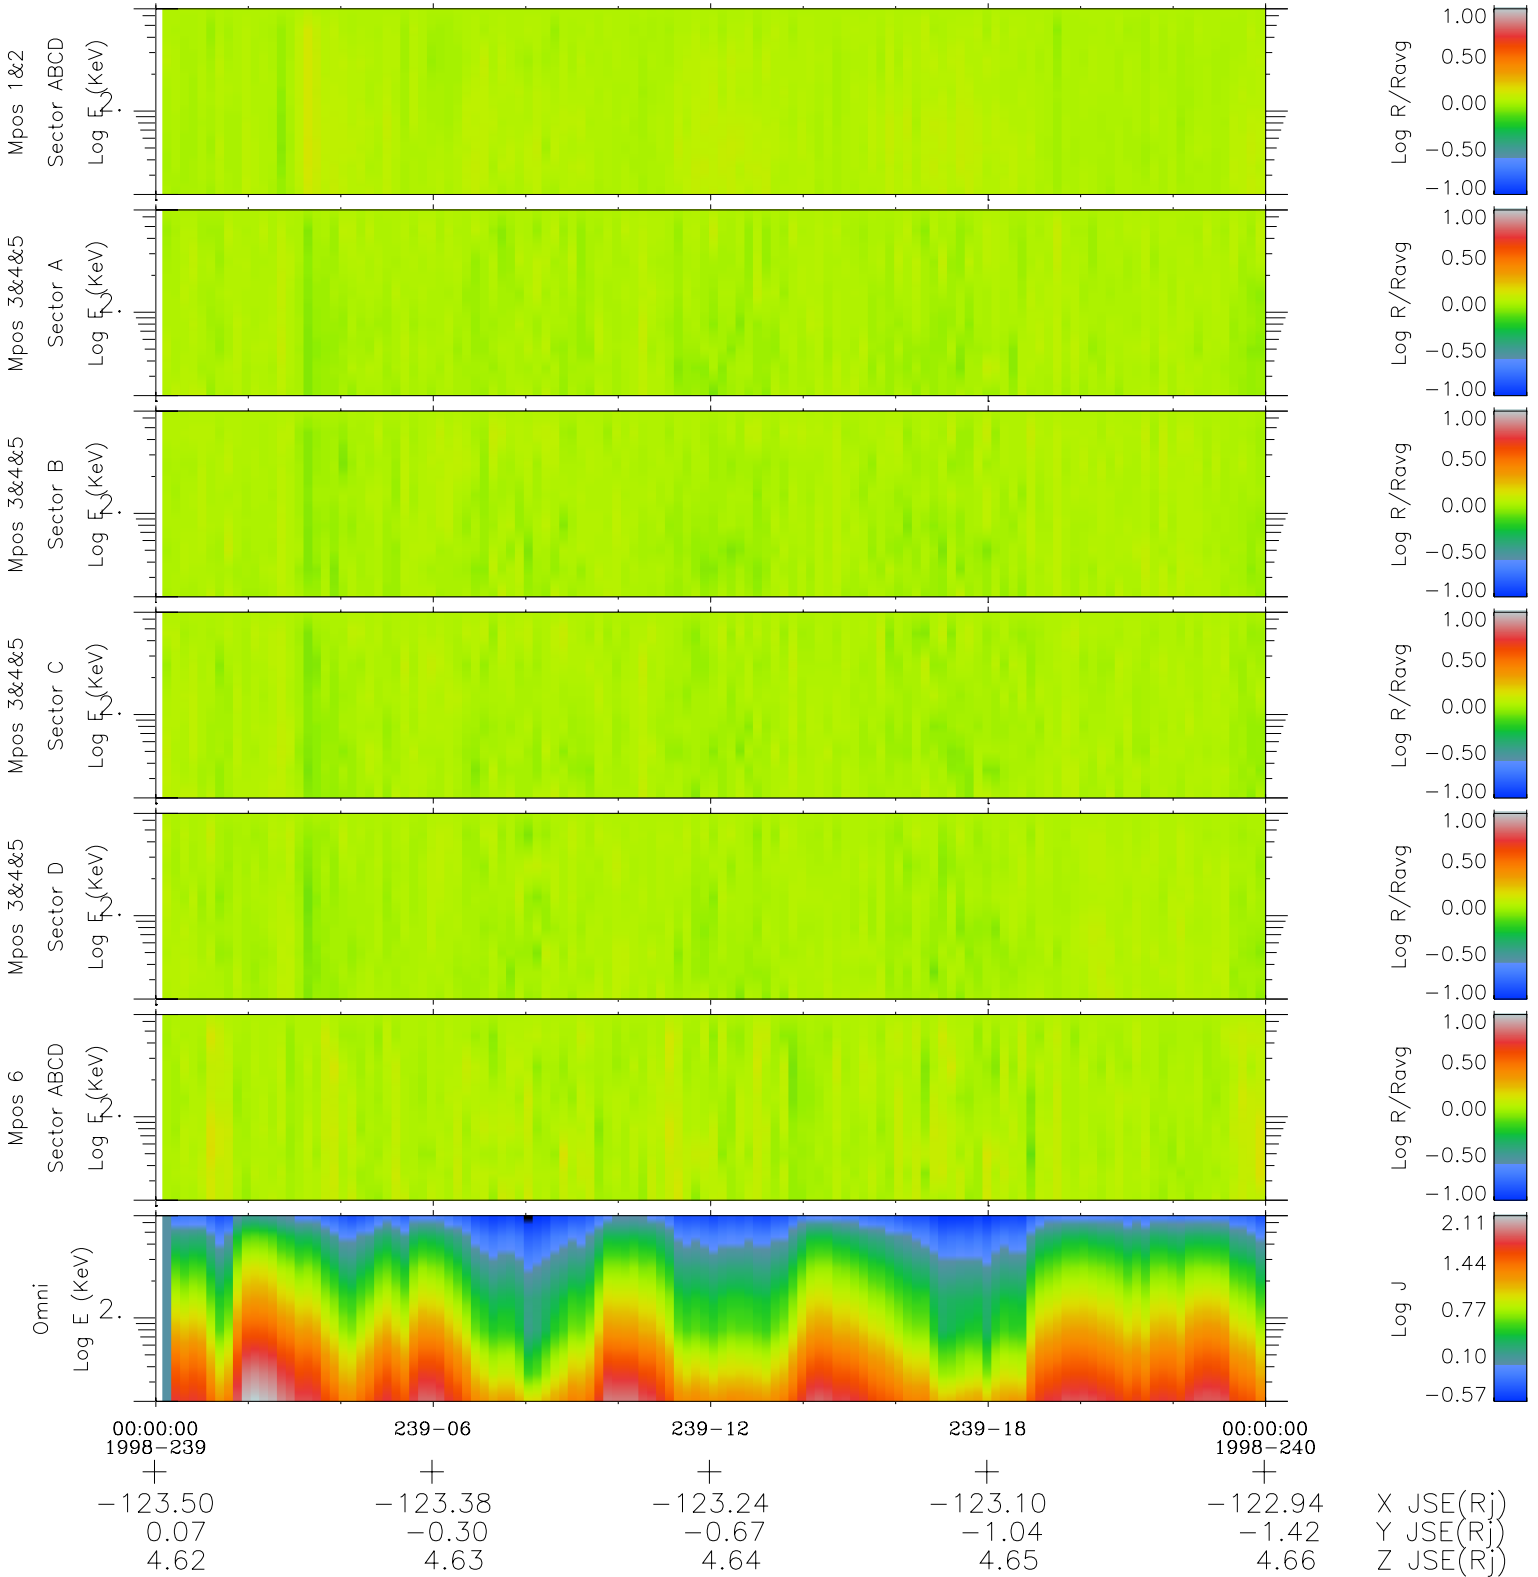

# Galileo EPD Real Time R6 Electrons Spectra 98239

Software Version: RTSPEC\_R6 V 1.20  
 Data Production: 06-03-00  
 Plot Production: Sun Sep 16 12:32:02 2001  
 Color File: wondr3  
 Geofactor File: 1.1

- ◇ = Jupiter look direction
- = Corotation look direction