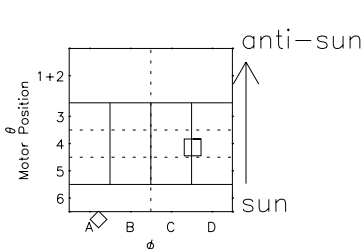

# Galileo EPD Real Time R6 Ions Spectra 98239

Software Version: RTSPEC\_R6 V 1.20  
 Data Production: 06-03-00  
 Plot Production: Sun Sep 16 12:31:56 2001  
 Color File: wondr3  
 Geofactor File: 1.1

- ◇ = Jupiter look direction
- = Corotation look direction