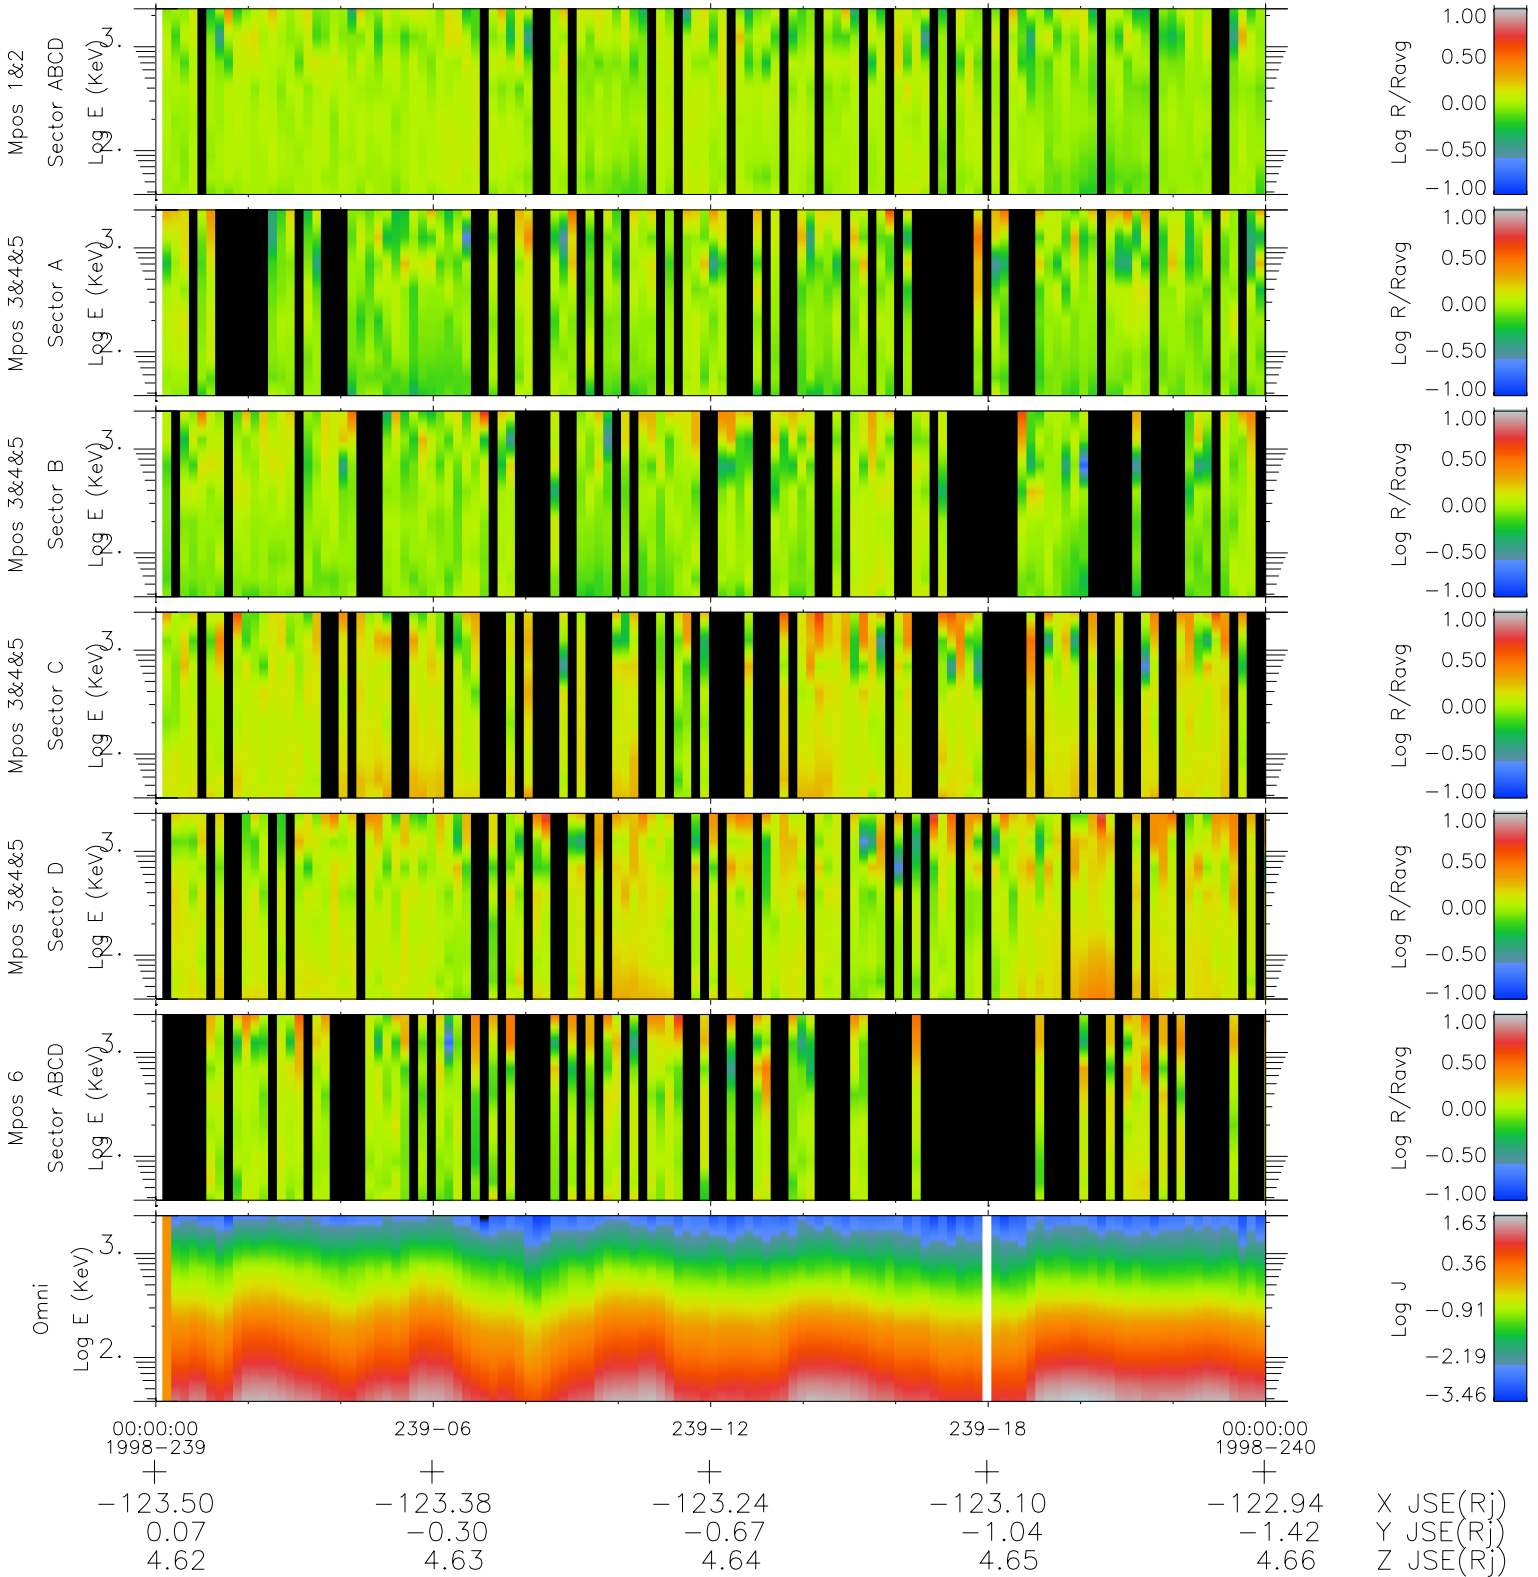

# Galileo EPD Real Time R6 Ions Spectra 98239

Software Version: RTSPEC\_R6 V 1.20  
 Data Production: 06-03-00  
 Plot Production: Sun Sep 16 12:31:56 2001  
 Color File: wondr3  
 Geofactor File: 1.1

- ◇ = Jupiter look direction
- = Corotation look direction