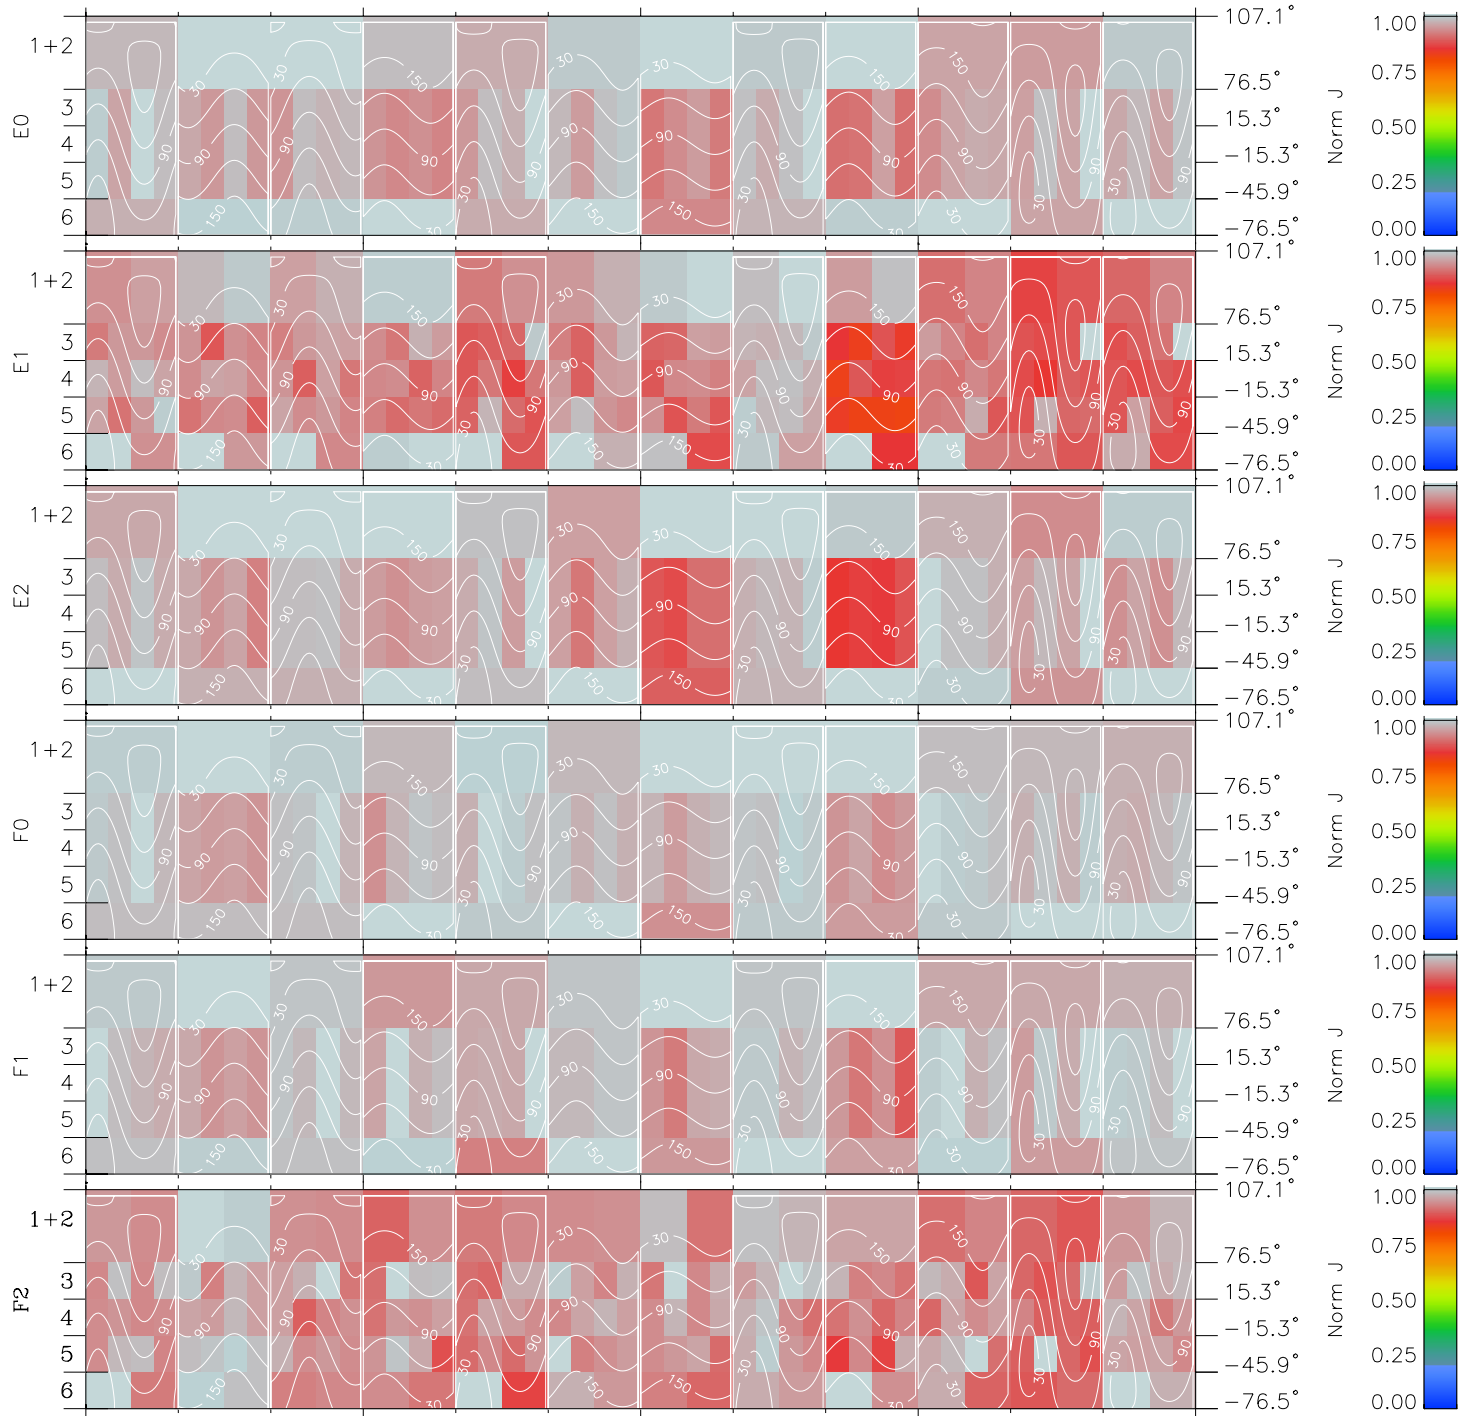

Galileo EPD Real Time All-Sky Anisotropies 98239

Software Version: RTSKY_NORM V 1.20
 Data Production: 06-03-00
 Plot Production: Sun Sep 16 12:32:52 2001
 Color File: wondr3
 Geofactor File: 1.1

00:00:00 1998-239	239-06	239-12	239-18	00:00:00 1998-240	X JSE(R _j)
+ -123.50	+ -123.38	+ -123.24	+ -123.10	+ -122.94	X JSE(R _j)
0.07	-0.30	-0.67	-1.04	-1.42	Y JSE(R _j)
4.62	4.63	4.64	4.65	4.66	Z JSE(R _j)

- ◇ = Jupiter look direction
- = Corotation look direction