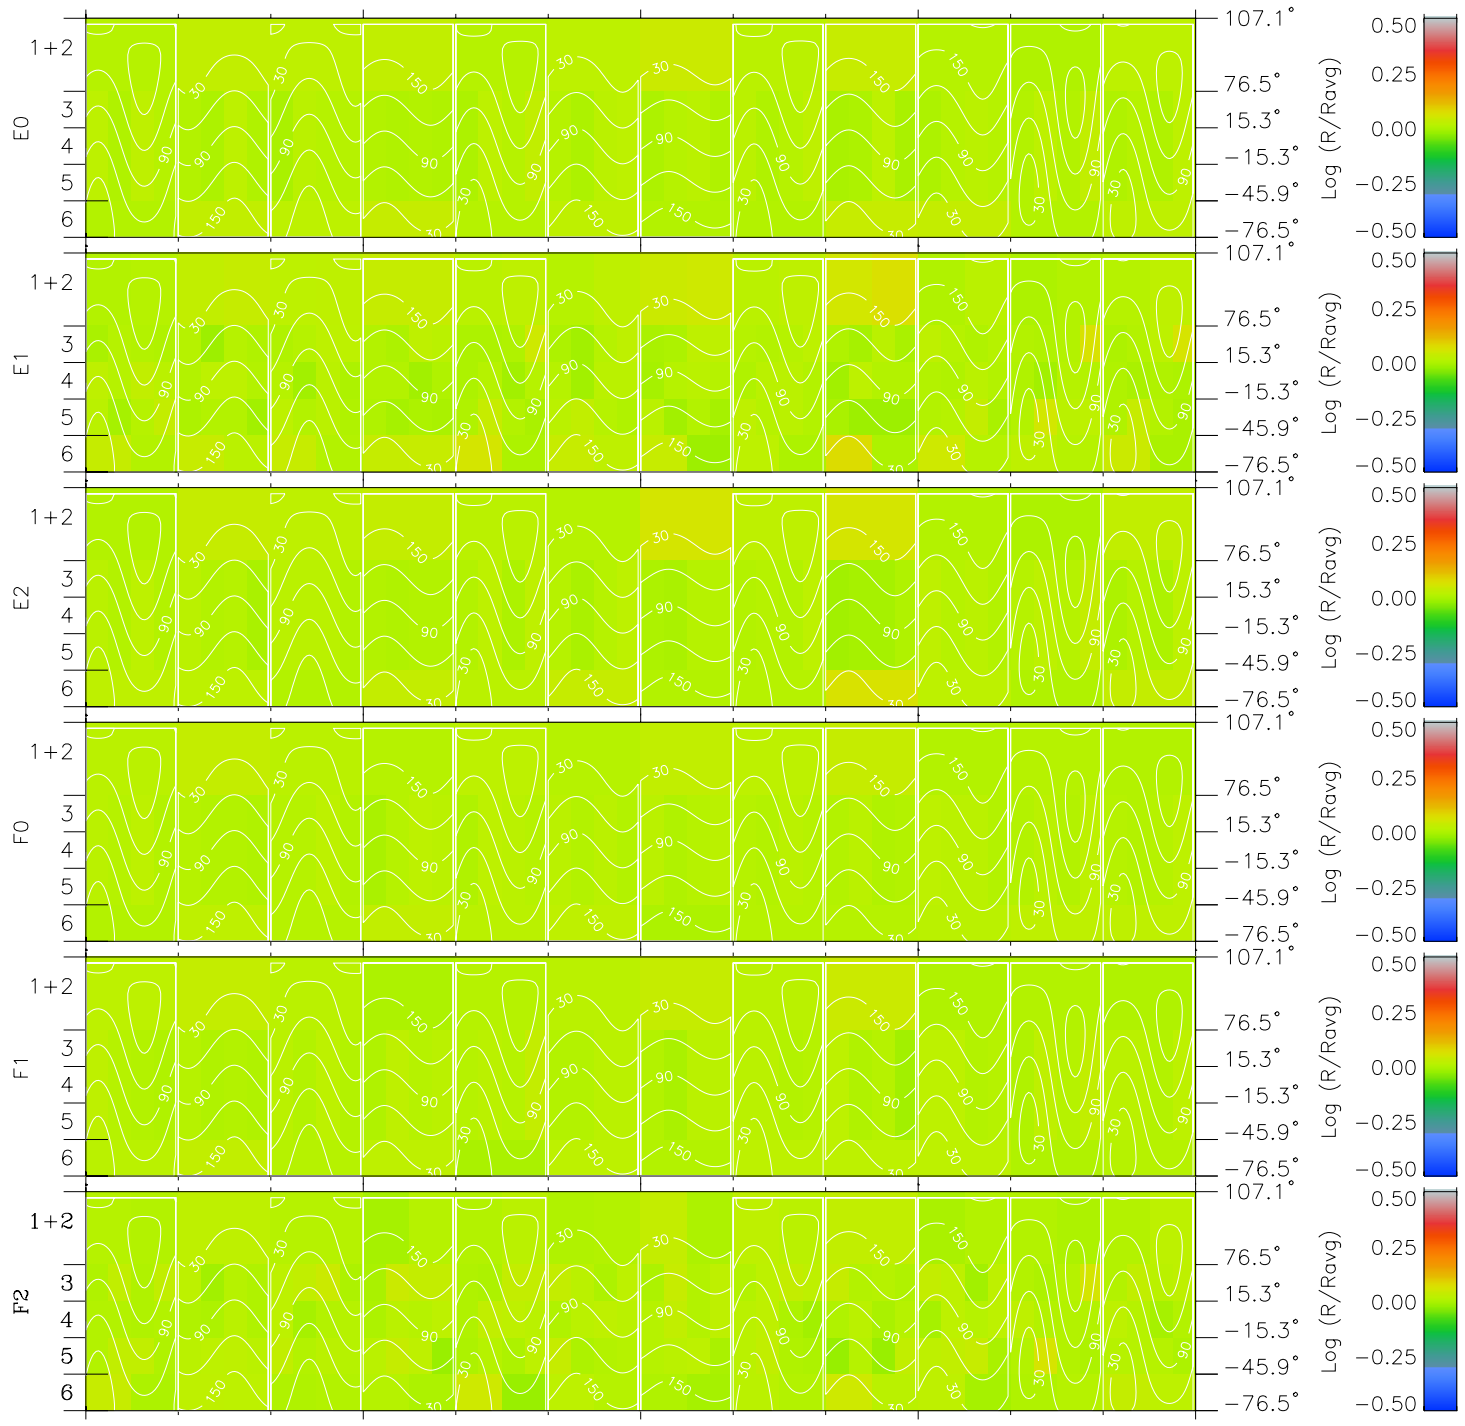

# Galileo EPD Real Time All-Sky Anisotropies 98239

Software Version: RTSKY\_MEAN V 1.20  
 Data Production: 06-03-00  
 Plot Production: Sun Sep 16 12:32:23 2001  
 Color File: wondr3  
 Geofactor File: 1.1

00:00:00 1998-239	239-06	239-12	239-18	00:00:00 1998-240	X JSE(R <sub>j</sub> )
+	+	+	+	+	Y JSE(R <sub>j</sub> )
-123.50	-123.38	-123.24	-123.10	-122.94	Z JSE(R <sub>j</sub> )
0.07	-0.30	-0.67	-1.04	-1.42	
4.62	4.63	4.64	4.65	4.66	

- ◇ = Jupiter look direction
- = Corotation look direction