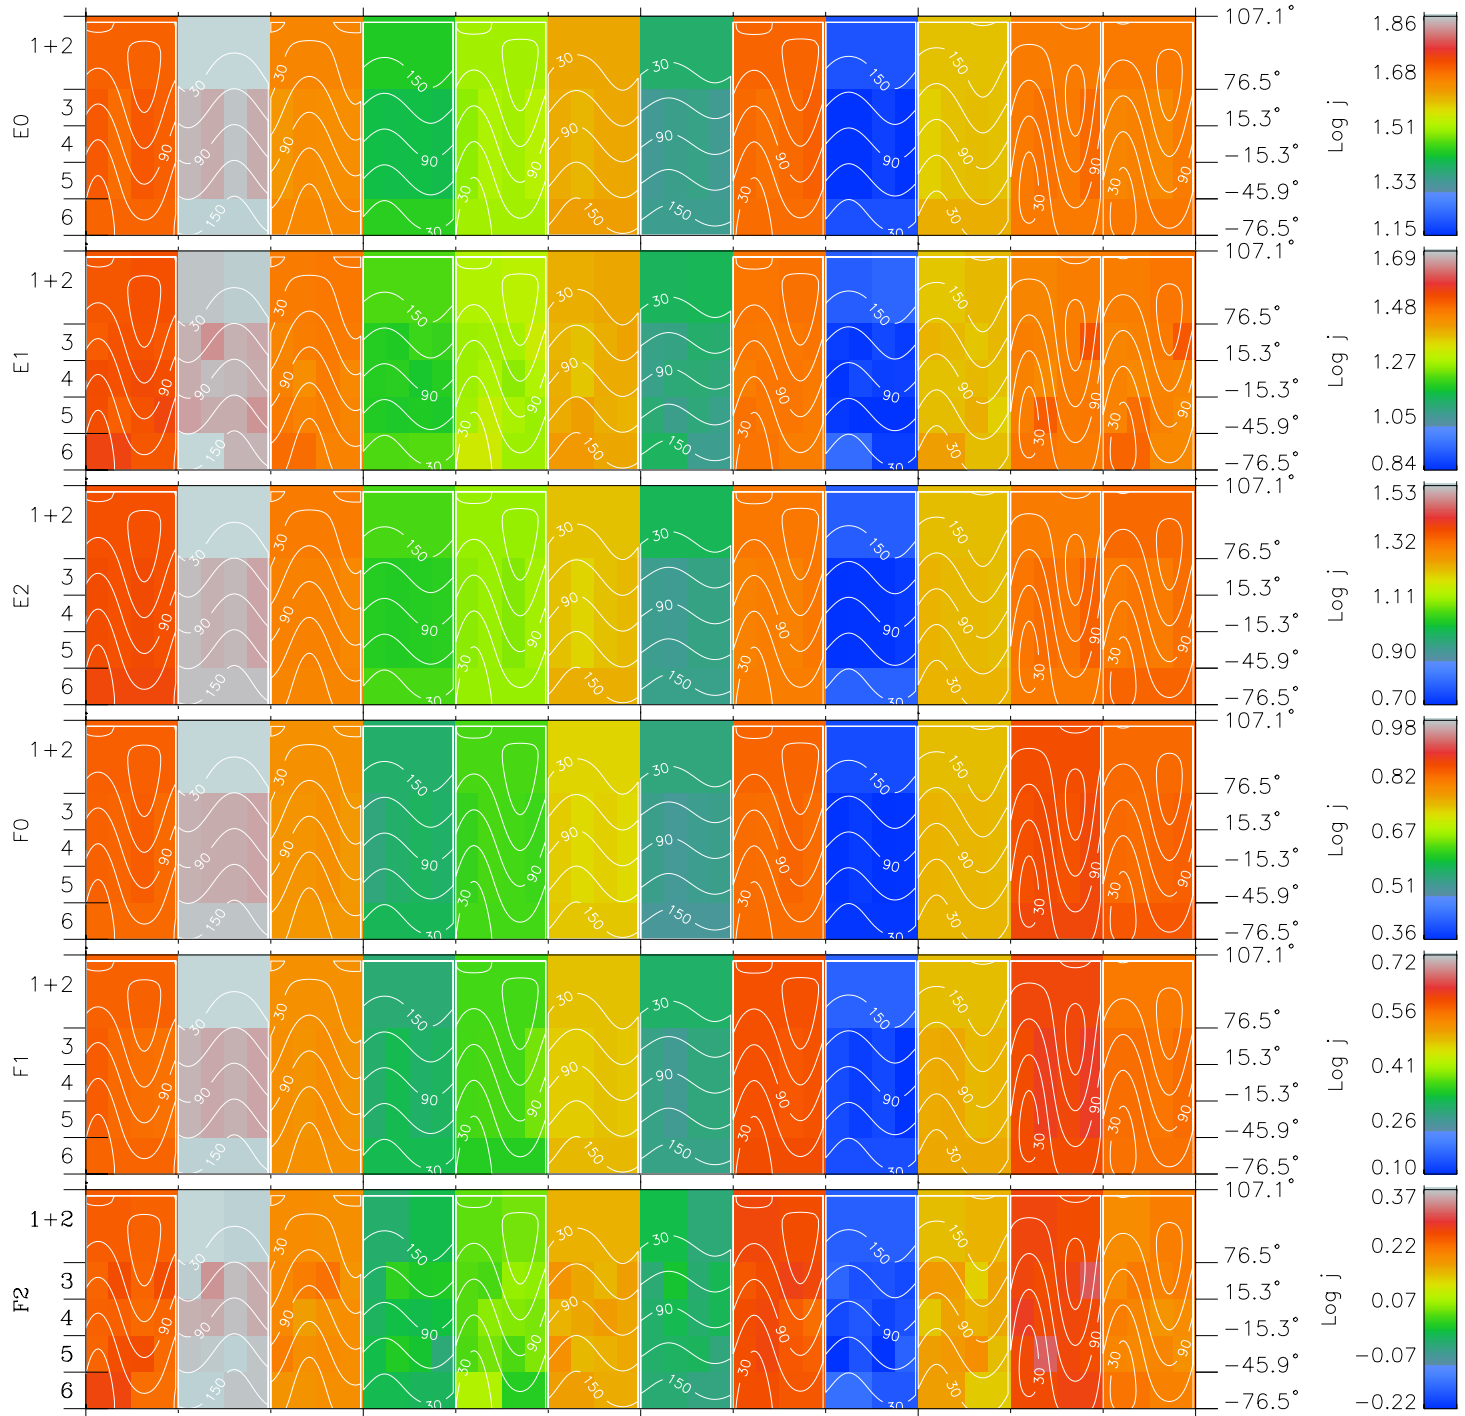

Galileo EPD Real Time All-Sky Anisotropies 98239

Software Version: RTSKY_FLUX V 1.20
 Data Production: 06-03-00
 Plot Production: Sun Sep 16 12:32:38 2001
 Color File: wondr3
 Geofactor File: 1.1

00:00:00 1998-239	239-06	239-12	239-18	00:00:00 1998-240	X JSE(R _j)
+ -123.50	+ -123.38	+ -123.24	+ -123.10	+ -122.94	Y JSE(R _j)
0.07	-0.30	-0.67	-1.04	-1.42	Z JSE(R _j)
4.62	4.63	4.64	4.65	4.66	

- ◇ = Jupiter look direction
- = Corotation look direction