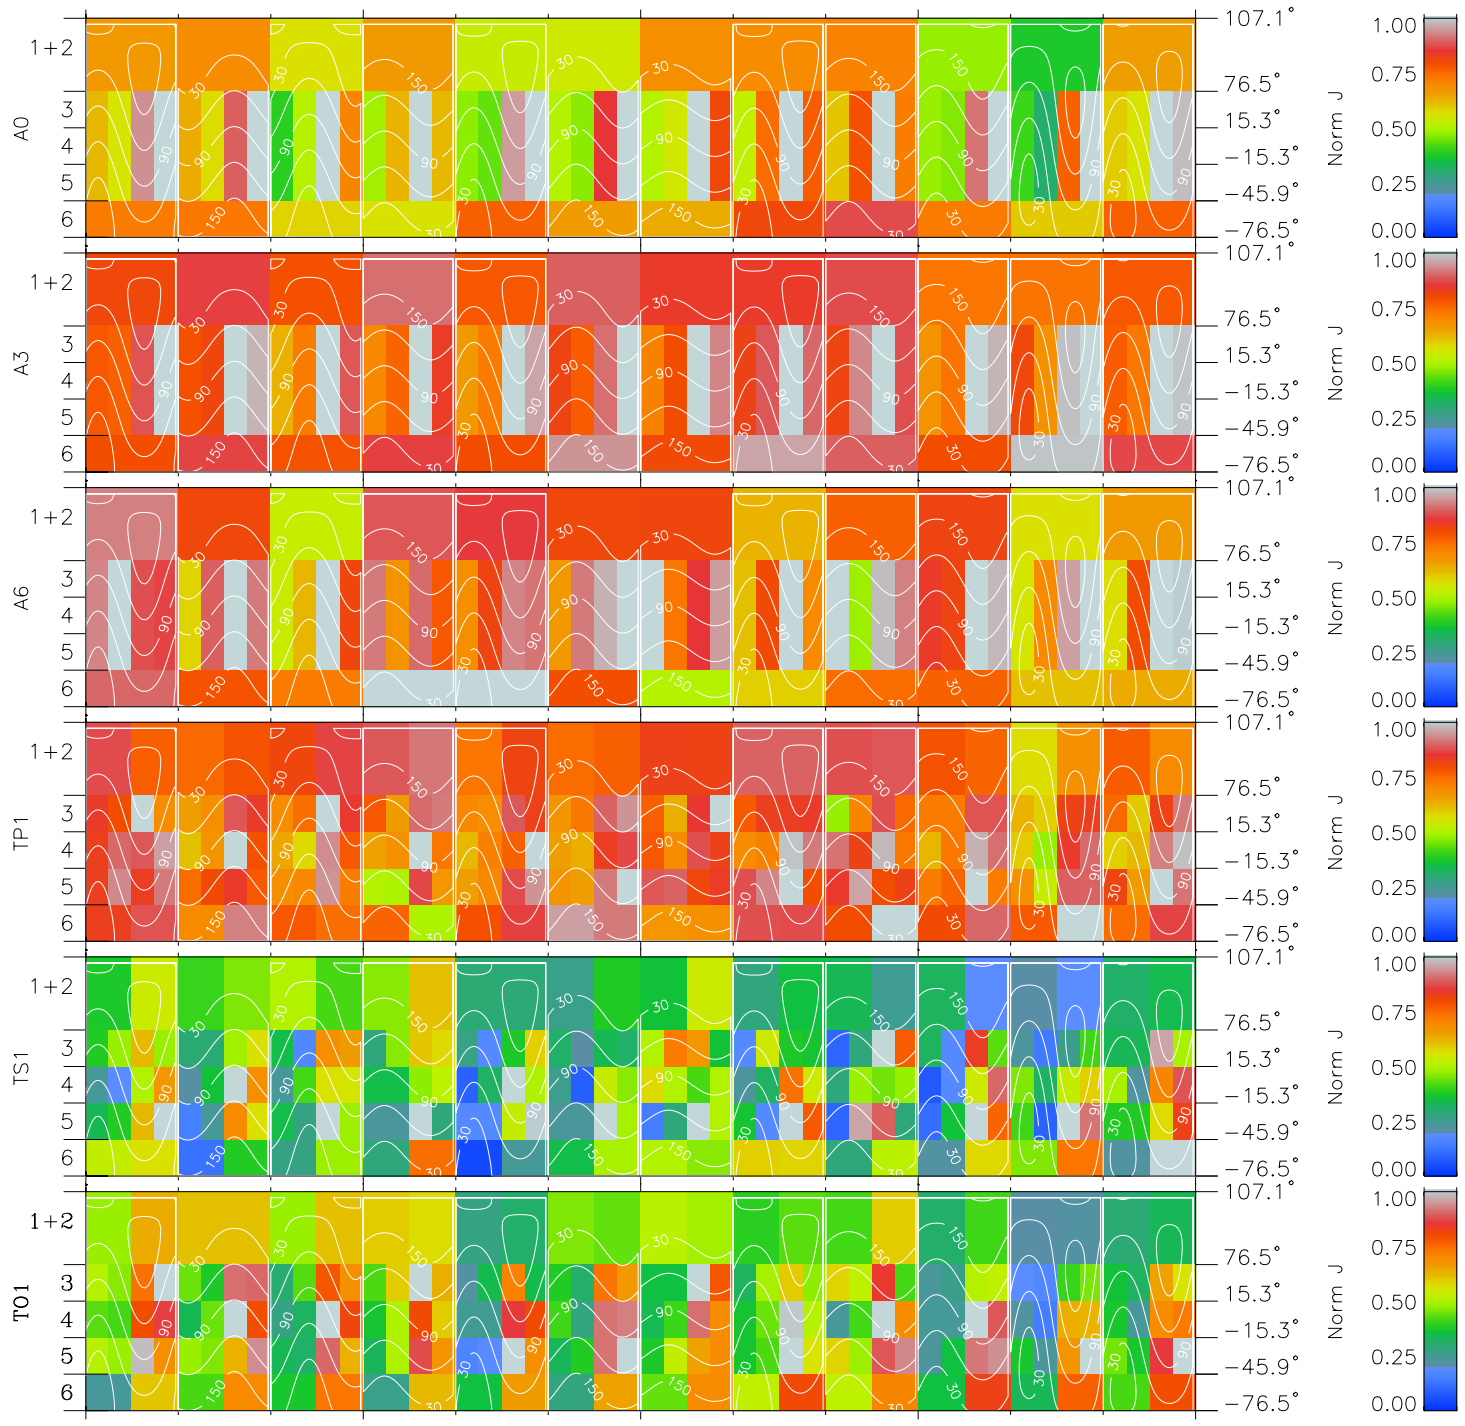

Galileo EPD Real Time All-Sky Anisotropies 98239

Software Version: RTSKY_NORM V 1.20
 Data Production: 06-03-00
 Plot Production: Sun Sep 16 12:32:45 2001
 Color File: wondr3
 Geofactor File: 1.1

00:00:00 1998-239	239-06	239-12	239-18	00:00:00 1998-240	X JSE(R _j)
+ -123.50	+ -123.38	+ -123.24	+ -123.10	+ -122.94	Y JSE(R _j)
0.07	-0.30	-0.67	-1.04	-1.42	Z JSE(R _j)
4.62	4.63	4.64	4.65	4.66	

- ◇ = Jupiter look direction
- = Corotation look direction